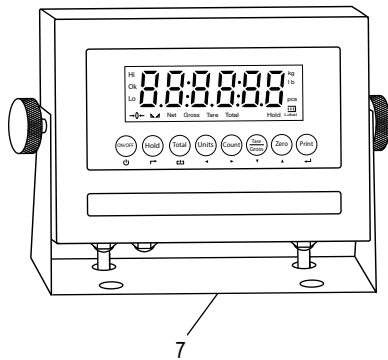

ULINE H-7935, H-7936, H-9672
 H-9673, H-10903, H-10904
**ALL-WEATHER LOW PROFILE
 FLOOR SCALE**

1-800-295-5510
 uline.com

#	DESCRIPTION	QTY.	ULINE PART NO.	MFG. PART NO.
1	Stainless Steel Four-Cell Junction Box with Card For 5,000 lb. Scales	1	H-5258	53042
2	Instrument Cable	1	H-4602-7510C	658203
2	LP7510 Stainless Steel Hardwired Connecting Cable (Canada Only)	1	H-8000-CCBL	65088UC
3	Replacement Side Access Cover with Two Bolts	1	H-756-2930	29361
4	2,500 lb. Stainless Steel Shear Beam Load Cell (For 5,000 lb. All-Weather Low Profile Scales)	4	H-5261	307301
4	5,000 lb. Stainless Steel Shear Beam Load Cell (For 10,000 lb. All-Weather Low Profile Scales)	4	H-5262	307501
5	Stainless Steel Load Cell Bolt and Washer Set for Base	8	H-9673-SSLCQ	29352
6	Feet	4	H-4602-SFEET	50431
7	All Weather Display Indicator LP7510B	1	H-8000	65087U
7	All Weather Display Indicator (Canada Only)	1	H-11899	65087UC
8	Power Cord	1	H-8001	65081U
8	Power Cord (Canada Only)	1	H-8001-C	65081U