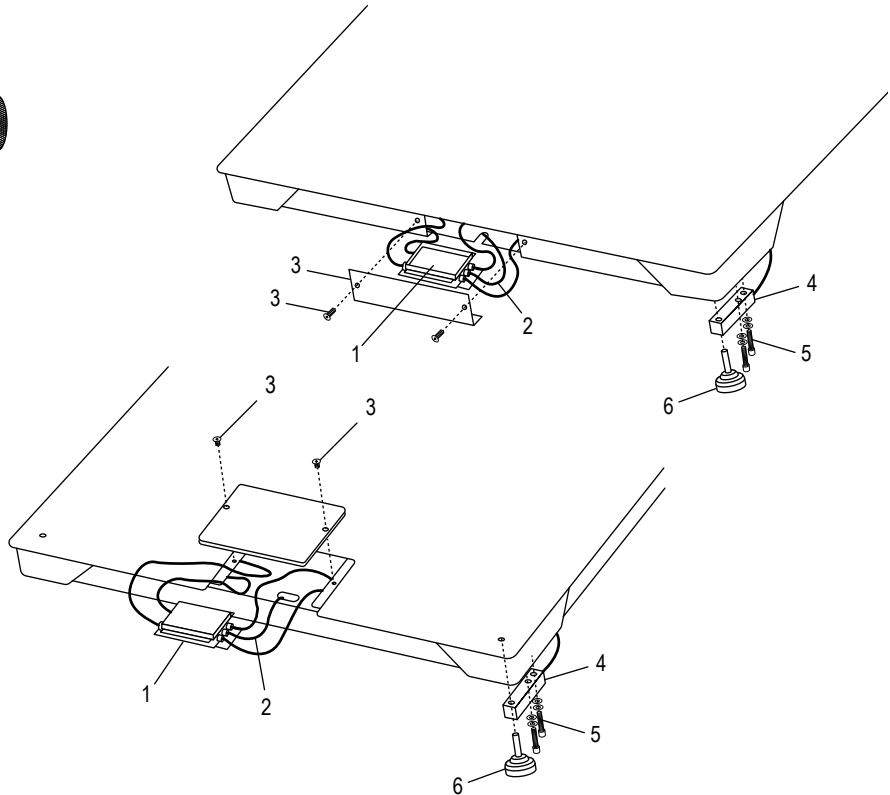

ULINE H-7935, H-7936, H-9672
 H-9673, H-10903, H-10904
**ALL-WEATHER LOW PROFILE
 FLOOR SCALE**

1-800-295-5510
 uline.com

#	DESCRIPTION	QTY.	ULINE PART NO.	MFG. PART NO.
1	Stainless Steel Four-Cell Junction Box with Card For 5,000 lb. Scales	1	H-5258	53042
2	Instrument Cable	1	H-4602-7510C	658203
2	LP7510 Stainless Steel Hardwired Connecting Cable (Canada Only)	1	H-8000-CCBL	65088UC
3	Replacement Side Access Cover with Two Bolts	1	H-756-2930	29361
4	2,500 lb. Stainless Steel Shear Beam Load Cell (For 5,000 lb. All-Weather Low Profile Scales)	4	H-5261	307301
4	5,000 lb. Stainless Steel Shear Beam Load Cell (For 10,000 lb. All-Weather Low Profile Scales)	4	H-5262	307501
5	Stainless Steel Load Cell Bolt and Washer Set for Base	8	H-9673-SSLCQ	29352
6	Feet	4	H-4602-SFEET	50431
7	All Weather Display Indicator LP7510B	1	H-8000	65087U
7	All Weather Display Indicator (Canada Only)	1	H-11899	65087UC
8	Power Cord	1	H-8001	65081U
8	Power Cord (Canada Only)	1	H-8001-C	65081U