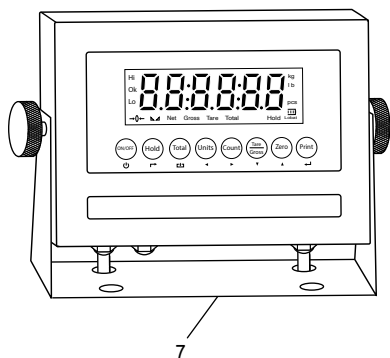

ULINE H-7935, H-7936, H-9672
 H-9673, H-10903, H-10904
**ALL-WEATHER LOW PROFILE
 FLOOR SCALE**

1-800-295-5510
 uline.com

#	DESCRIPTION	QTY.	ULINE PART NO.	MFG. PART NO.
1	Stainless Steel Four-Cell Junction Box with Card For 5,000 lb. Scales	1	H-5258	53042
2	Instrument Cable	1	H-4602-7510C	658203
2	LP7510 Stainless Steel Hardwired Connecting Cable (Canada Only)	1	H-8000-CCBL	65088UC
3	Replacement Side Access Cover with Two Bolts	1	H-756-2930	29361
4	2,500 lb. Stainless Steel Shear Beam Load Cell (For 5,000 lb. All-Weather Low Profile Scales)	4	H-5261	307301
4	5,000 lb. Stainless Steel Shear Beam Load Cell (For 10,000 lb. All-Weather Low Profile Scales)	4	H-5262	307501
5	Stainless Steel Load Cell Bolt and Washer Set for Base	8	H-9673-SSLCQ	29352
6	Feet	4	H-4602-SFEET	50431
7	Stainless Steel Display Indicator LP7510B	1	H-8000	65087U
7	Stainless Steel Display Indicator (Canada Only)	1	H-4602-65082	65087UC
8	Power Cord	1	H-8001	65081U