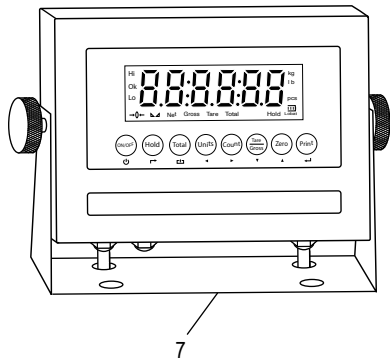

ULINE H-7935, H-7936, H-9672
H-9673, H-10903, H-10904
**BÁSCULA DE PERFIL BAJO
DE PISO PARA TODO CLIMA**

800-295-5510
uline.mx

#	DESCRIPCIÓN	CANT.	NO. DE PARTE DE ULINE	NO. DE PARTE DEL FABRICANTE
1	Caja de Conexiones de Acero Inoxidable de Cuatro Celdas con Tarjeta para Básculas de 5,000 lbs.	1	H-5258	53042
2	Cable de Instrumento	1	H-4602-7510C	658203
2	Cable de Conexión Directa de Acero Inoxidable LP7510 (Solo Canadá)	1	H-8000-CCBL	65088UC
3	Cubierta de Acceso Lateral de Repuesto con Dos Pernos	1	H-756-2930	29361
4	Celda de Carga Tipo Cizalla de Acero Inoxidable de 2,500 lbs. (Para Básculas de Perfil Bajo para Todo Clima de 5,000 lbs.)	4	H-5261	307301
4	Celda de Carga Tipo Cizalla de Acero Inoxidable de 5,000 lbs. (Para Básculas de Perfil Bajo para Todo Clima de 10,000 lbs.)	4	H-5262	307501
5	Perno de la Celda de Carga y Set de Rondanas para Base	8	H-9673-SSLCQ	29352
6	Patatas	4	H-4602-SFEET	50431
7	Indicador de Pantalla para Todo Clima LP7510B	1	H-8000	65087U
7	Indicador de Pantalla para Todo Clima (Solo Canadá)	1	H-11899	65087UC
8	Cable	1	H-8001	65081U
8	Cable (Solo Canadá)	1	H-8001-C	65081U