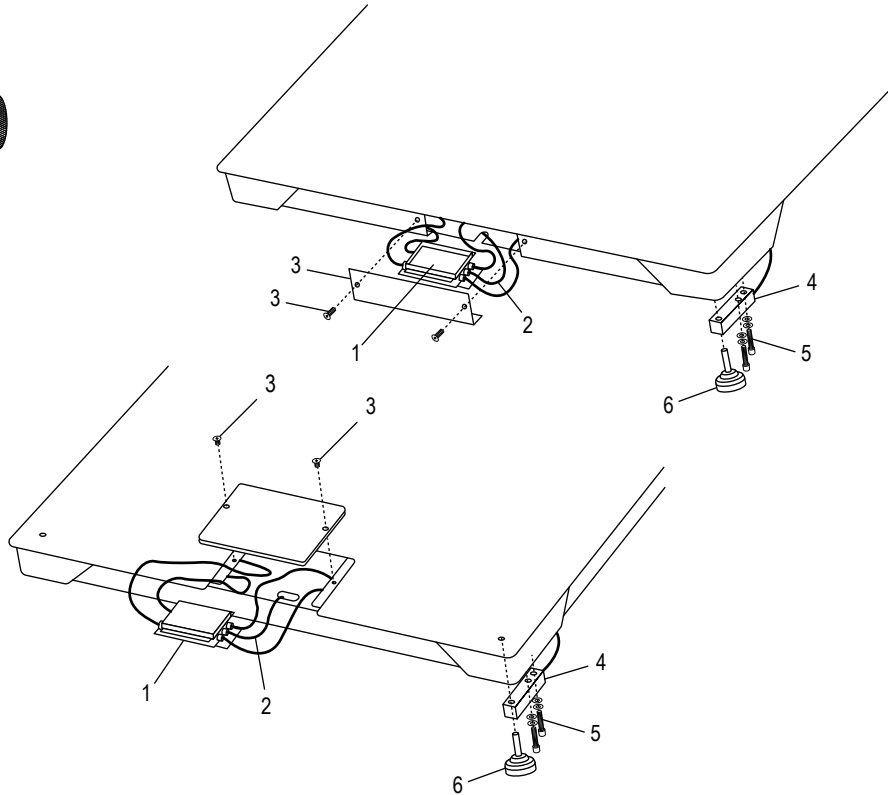

ULINE H-7935, H-7936, H-9672
H-9673, H-10903, H-10904
**BÁSCULA DE PERFIL BAJO
DE PISO PARA TODO CLIMA**

800-295-5510
uline.mx

#	DESCRIPCIÓN	CANT.	NO. DE PARTE DE ULINE	NO. DE PARTE DEL FABRICANTE
1	Caja de Conexiones de Acero Inoxidable de Cuatro Celdas con Tarjeta para Básculas de 5,000 lbs.	1	H-5258	53042
2	Cable de Instrumento	1	H-4602-7510C	658203
2	Cable de Conexión Directa de Acero Inoxidable LP7510 (Solo Canadá)	1	H-8000-CCBL	65088UC
3	Cubierta de Acceso Lateral de Repuesto con Dos Pernos	1	H-756-2930	29361
4	Celda de Carga Tipo Cizalla de Acero Inoxidable de 2,500 lbs. (Para Básculas de Perfil Bajo para Todo Clima de 5,000 lbs.)	4	H-5261	307301
4	Celda de Carga Tipo Cizalla de Acero Inoxidable de 5,000 lbs. (Para Básculas de Perfil Bajo para Todo Clima de 10,000 lbs.)	4	H-5262	307501
5	Perno de la Celda de Carga y Set de Rondanas para Base	8	H-9673-SSLCQ	29352
6	Patatas	4	H-4602-SFEET	50431
7	Indicador de Pantalla para Todo Clima LP7510B	1	H-8000	65087U
7	Indicador de Pantalla para Todo Clima (Solo Canadá)	1	H-11899	65087UC
8	Cable	1	H-8001	65081U
8	Cable (Solo Canadá)	1	H-8001-C	65081U