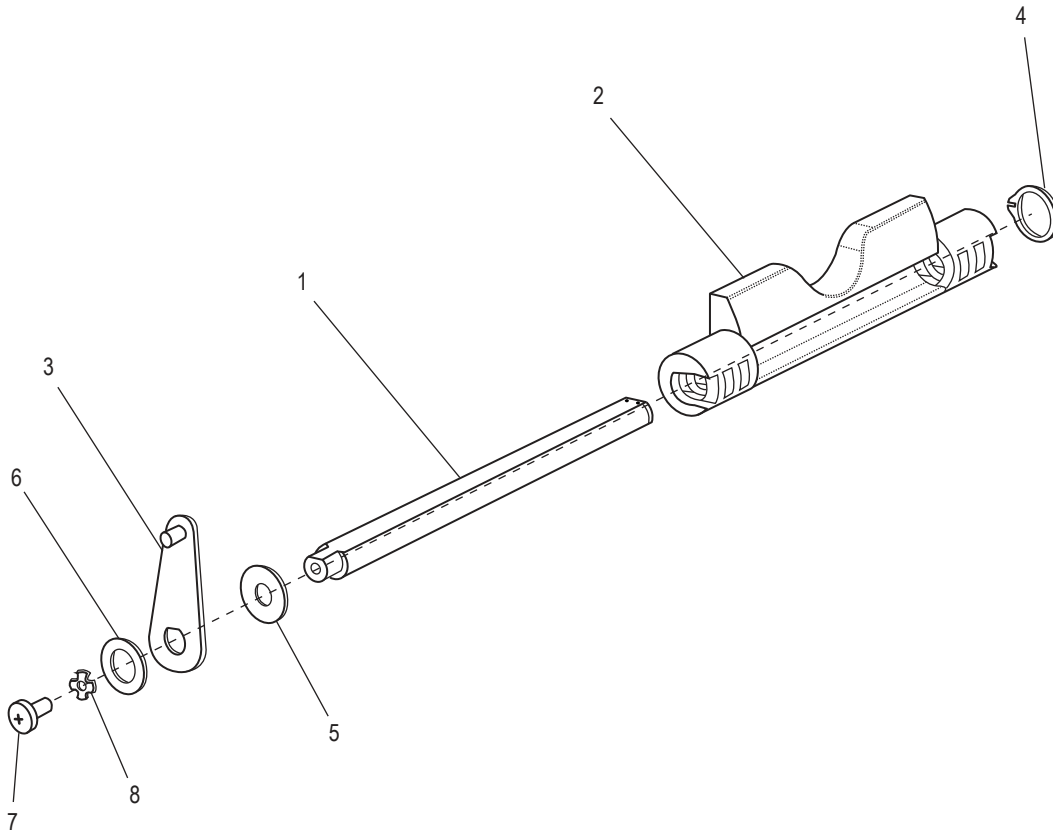

ULINE H-800, H-1037
BETTER PACK ELECTRONIC
555eS KRAFT TAPE DISPENSER

1-800-295-5510
 uline.com

TOP AND REAR COVER PARTS LIST

#	DESCRIPTION	QTY.	ULINE PART NO.	MFG. PART NO.
1	Rear Cover Assembly	1	H-800REARCVR	E555-034-01
2	Assembly Lift Roller Bracket	1	H-800LRBRCKT	E555-098-01
3	E-Ring	2	H-800-ST2337	ST2337
4	Top Cover Assembly	1	H-800TOPCVR	E555-035-01
5	Magnet	1	H-800-MAGNET	ST-2344
	Top and Rear Covers Assembly (Not Shown)	1	H-800-TPRCVR	E555-045-01

ULINE H-800, H-1037
BETTER PACK ELECTRONIC
555eS KRAFT TAPE DISPENSER

1-800-295-5510
 uline.com

SOLENOID AND CUTTER

SOLENOID AND CUTTER PARTS LIST

#	DESCRIPTION	QTY.	ULINE PART NO.	MFG. PART NO.
1	Solenoid Shelf Assembly, 115 Volt	1	H-800-SELLA	E555-048-01
2	Cutter Yoke Assembly	1	H-800-YOKE	E555-049-01
3	Solenoid Clevis Pin	1	-----	E555-096-00
4	E-Ring, .187 Diameter Shaft	2	H-800-ST2337	ST-2337
	Solenoid and Cutter Assembly (Not Shown)	1	H-800-SOLENQ	E555-005-01
	Baffle Safety (Not Shown)	1	H-800-083-01	E555-083-01

ULINE H-800, H-1037
BETTER PACK ELECTRONIC
555eS KRAFT TAPE DISPENSER

1-800-295-5510
 uline.com

STOP SHAFT

STOP SHAFT PARTS LIST

#	DESCRIPTION	QTY.	ULINE PART NO.	MFG. PART NO.
1	Stop Shaft	1	-----	E555-082-00
2	Cutter Lift Cam	1	H-800-LIFT	E555-077-00
3	Cutter Lift Lever Assembly	1	H-800-08401	E555-084-01
4	Retaining Ring	1	H-35-WK2	WK2
5	Washer	1	-----	FF91
6	Washer	1	-----	SX49A
7	Screw	1	-----	ST-2340
8	External Tooth Lock Washer	1	-----	1106