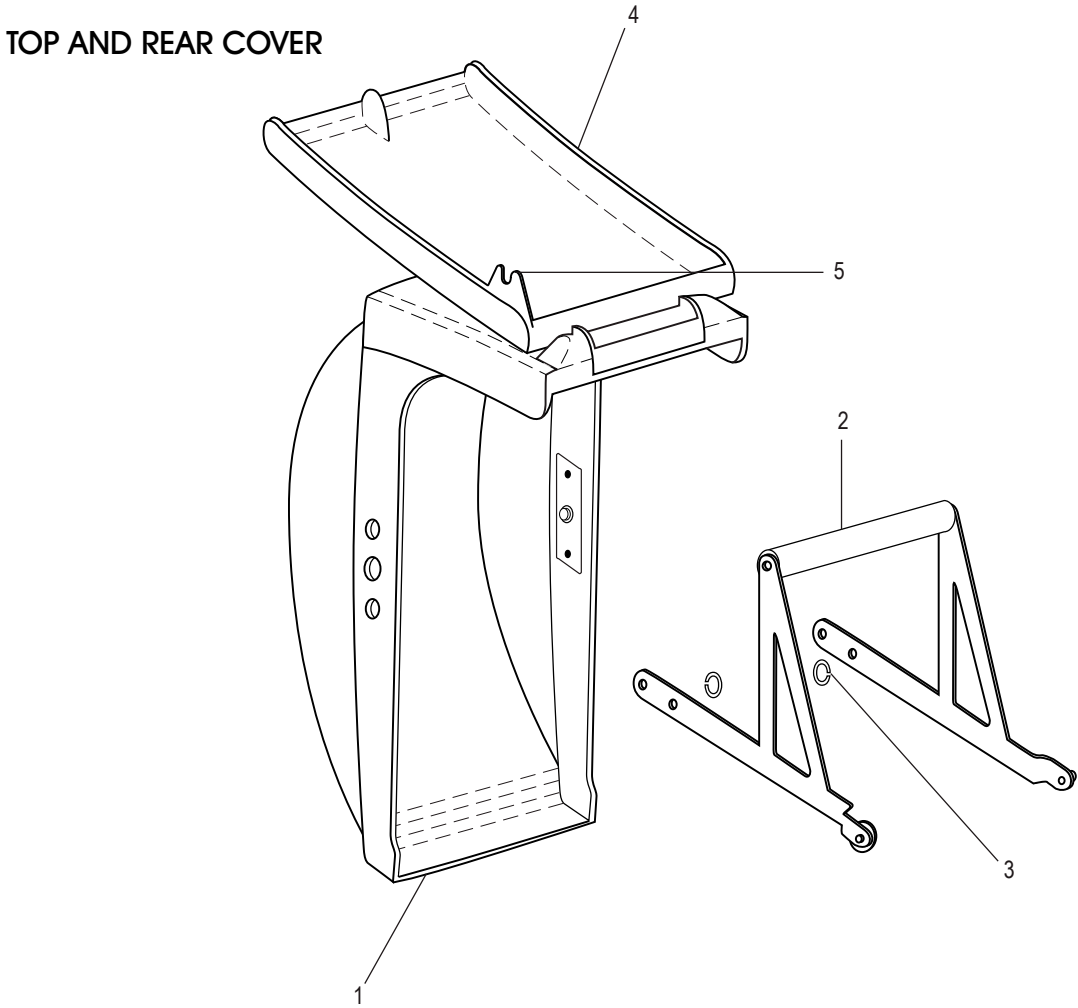

ULINE H-800, H-1037
BETTER PACK ELECTRONIC
555eS KRAFT TAPE DISPENSER

1-800-295-5510
uline.com

TOP AND REAR COVER PARTS LIST

#	DESCRIPTION	QTY.	ULINE PART NO.	MFG. PART NO.
1	Rear Cover Assembly	1	H-800REARCVR	E555-034-01
2	Assembly Lift Roller Bracket	1	H-800LRBRCKT	E555-098-01
3	E-Ring	2	H-800-ST2337	ST2337
4	Top Cover Assembly	1	H-800TOPCVR	E555-035-01
5	Magnet	1	H-800-MAGNET	ST-2344
	Top and Rear Covers Assembly (Not Shown)	1	H-800-TPRCVR	E555-045-01