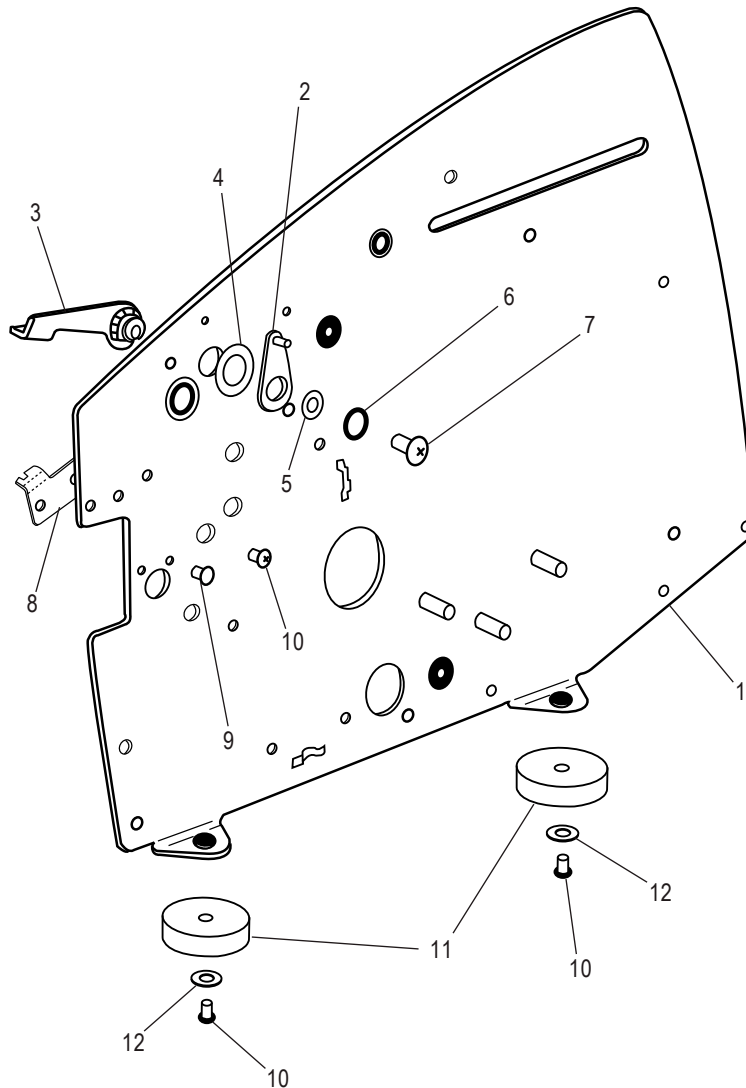

ULINE H-800, H-1037
BETTER PACK ELECTRONIC
555eS KRAFT TAPE DISPENSER

1-800-295-5510
 uline.com

LEFT FRAME

LEFT FRAME PARTS LIST

#	DESCRIPTION	QTY.	ULINE PART NO.	MFG. PART NO.
1	Left Frame	1	H-800-010	E555-010-01
2	Foot	2	H-800-FI	E555-054-00
3	Screw	2	H-800-ST1949	ST1949
4	Flat Washer, #10	2	H-800-BW	BW1/4 THIN

ULINE H-800, H-1037
BETTER PACK ELECTRONIC
555eS KRAFT TAPE DISPENSER

1-800-295-5510
 uline.com

RIGHT FRAME

RIGHT FRAME PARTS LIST

#	DESCRIPTION	QTY.	ULINE PART NO.	MFG. PART NO.
1	Right Frame	1	H-800-074	E555-011-01
2	Link Cutter Lift	1	H-800-085-01	E555-085-01
3	Cutter Lift Lever	1	H-800-079-01	E555-079-01
4	Thick Washer	1	H-800-K35A	K35A1/32
5	Washer	1	H-800-BW	BW1/4 THIN
6	Lock Washer	1	H-800-1214Q	1214
7	Screw	1	H-35-TO256	TO256
8	Stationary Blade Adjuster	1	-----	E555-061-01
9	Rivet	1	-----	FM90
10	Screw	3	H-800-ST1949	ST1949
11	Foot	2	H-800-FI	E555-054-00
12	Flat Washer, #10	2	H-800-BW	BW1/4 THIN