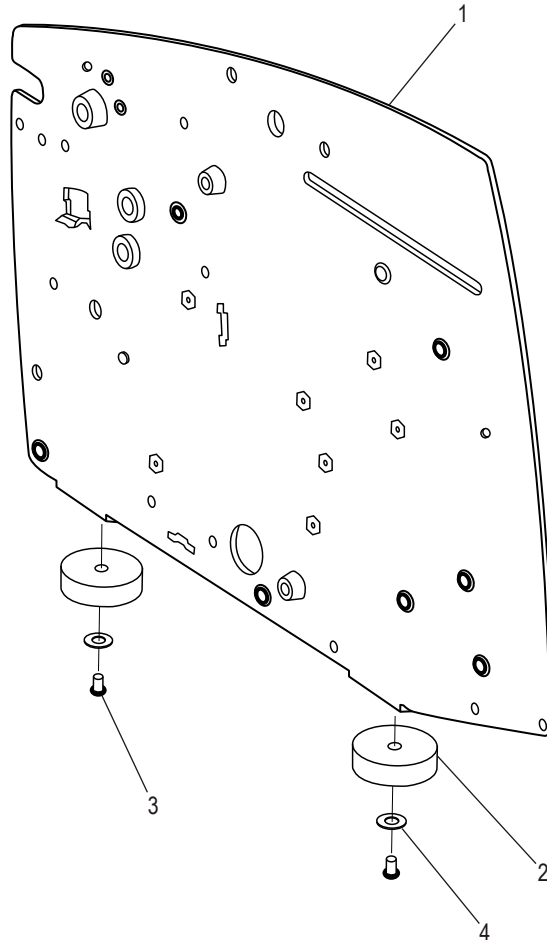

ULINE H-800, H-1037
BETTER PACK ELECTRONIC
555eS KRAFT TAPE DISPENSER

1-800-295-5510
uline.com

LEFT FRAME

LEFT FRAME PARTS LIST

#	DESCRIPTION	QTY.	ULINE PART NO.	MFG. PART NO.
1	Left Frame	1	H-800-010	E555-010-01
2	Foot	2	H-800-FI	E555-054-00
3	Screw	2	H-800-ST1949	ST1949
4	Flat Washer, #10	2	H-800-BW	BW1/4 THIN