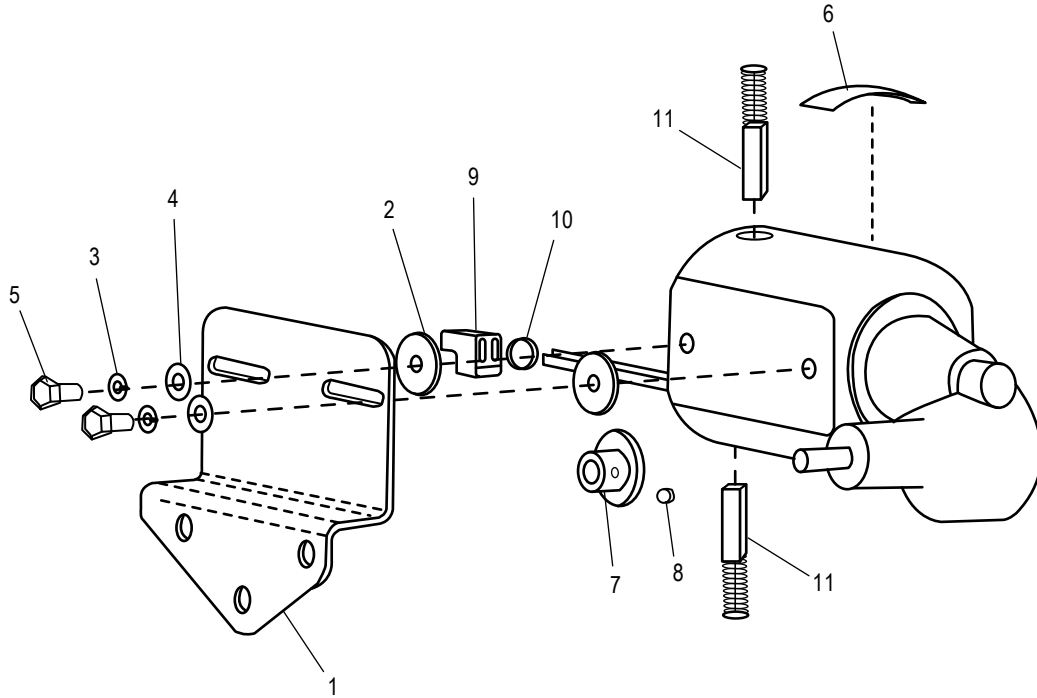

ULINE H-800, H-1037
BETTER PACK ELECTRONIC
555eS KRAFT TAPE DISPENSER

1-800-295-5510
 uline.com

LEFT FRAME

LEFT FRAME PARTS LIST

#	DESCRIPTION	QTY.	ULINE PART NO.	MFG. PART NO.
1	Left Frame	1	H-800-010	E555-010-01
2	Foot	2	H-800-FI	E555-054-00
3	Screw	2	H-800-ST1949	ST1949
4	Flat Washer, #10	2	H-800-BW	BW1/4 THIN

ULINE H-800, H-1037
BETTER PACK ELECTRONIC
555eS KRAFT TAPE DISPENSER

1-800-295-5510
 uline.com

RIGHT FRAME

RIGHT FRAME PARTS LIST

#	DESCRIPTION	QTY.	ULINE PART NO.	MFG. PART NO.
1	Right Frame	1	H-800-074	E555-011-01
2	Link Cutter Lift	1	H-800-085-01	E555-085-01
3	Cutter Lift Lever	1	H-800-079-01	E555-079-01
4	Thick Washer	1	H-800-K35A	K35A1/32
5	Washer	1	H-800-BW	BW1/4 THIN
6	Lock Washer	1	H-800-1214Q	1214
7	Screw	1	H-35-TO256	TO256
8	Stationary Blade Adjuster	1	-----	E555-061-01
9	Rivet	1	-----	FM90
10	Screw	3	H-800-ST1949	ST1949
11	Foot	2	H-800-FI	E555-054-00
12	Flat Washer, #10	2	H-800-BW	BW1/4 THIN

ULINE H-800, H-1037
BETTER PACK ELECTRONIC
555eS KRAFT TAPE DISPENSER

1-800-295-5510
 uline.com

MOTOR

MOTOR PARTS LIST

#	DESCRIPTION	QTY.	ULINE PART NO.	MFG. PART NO.
1	Motor Mount Bracket	1	-----	ND121
2	Space	2	-----	ND122A
3	Lock Washer	2	-----	ND130
4	Washer	2	-----	BS40
5	Screw Motor Mounting	2	-----	E639
6	Motor Label	1	-----	ND105L
7	Sprocket, Motor	1	H-800-ND114A	ND114A
8	Set Screw	1	H-800-BM172	BM172
9	Connector	1	-----	ST2291
10	Plastic Tie	1	-----	ST190
11	Motor Brush Kit	1	H-800-MB555S	ND105BXK
	Motor Assembly (Not Shown)	1	H-800MOTOR	E555-044-01