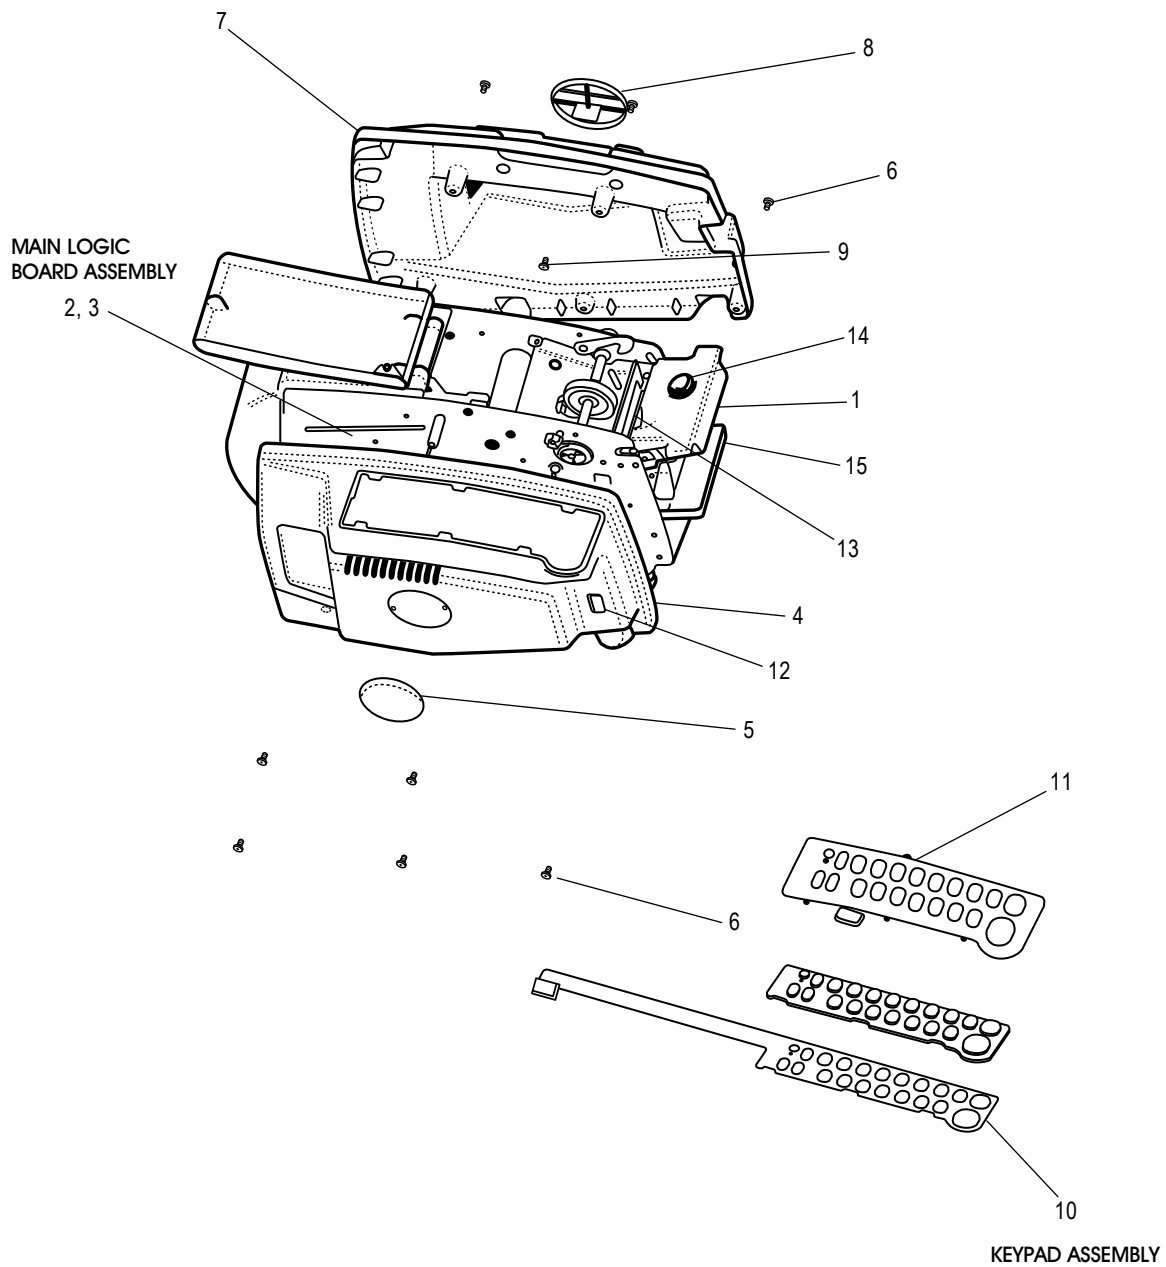

EXTERNAL VIEW

ULINE H-800, H-1037
BETTER PACK ELECTRONIC
555eS KRAFT TAPE DISPENSER

1-800-295-5510
uline.com

EXTERNAL VIEW PARTS LIST

#	DESCRIPTION	QTY.	ULINE PART NO.	MFG. PART NO.
1	Heater Assembly	1	H-800H	E555-007-01
2	Main Logic Board Assembly (For H-1037)	1	H-800-LBOARD	E555-001-01
2	Main Logic Board Assembly (For H-800)	1	H-800MBA	E555-002-01
2	Main Logic Board Assembly (For 220V H-800)	1	H-800-CBOARD	E555-001-06
3	Screw, #6-32 x .5	5	-----	ST-2340
4	Left Cover	1	H-800-LFTCVR	E555-030-00
5	Cover Badge	1	H-800-BADGE	E555-055-00
6	Screw, #10-24 x .375	5	H-800-ST1949	ST-1949
7	Right Cover	1	H-800-RSC	E555-031-00
8	Bottle Retainer	1	H-800-BOTTLE	E555-037-00
9	Screw (Self Threading), Type B, #8 x 3/8	1	H-800-ST2339	ST2339
10	Keypad Assembly (For H-800)	1	H-800-KEYPAD	E555-003-01
10	Keypad Assembly (For H-1037)	1	H-1037KEYPAD	E555-003-02
11	Bezel, Keypad (For H-800)	1	H-800KB	E555-039-01
11	Bezel, Keypad (For H-1037)	1	H-1037-11	E555-039-02
12	Cable Assembly Power Switch	1	H-800PS	E555-071-01
13	Cable Assembly 555e Tape Sensor	1	H-800-06901	E555-069-01
14	Heater Knob Kit	1	H-800H-2929	ST2929KIT
15	Tape Aerial	1	H-800-TA2000	TA2000
	Rubber Keypad (For H-800, Not Shown)	1	H-800-003-01	E555003-01-PAD
	EEPROM-Small Micro Chip (Not Shown)	1	H-800-MCHIP	ST2336-555
	Foot (Not Shown)	1	H-800-FI	E55505400