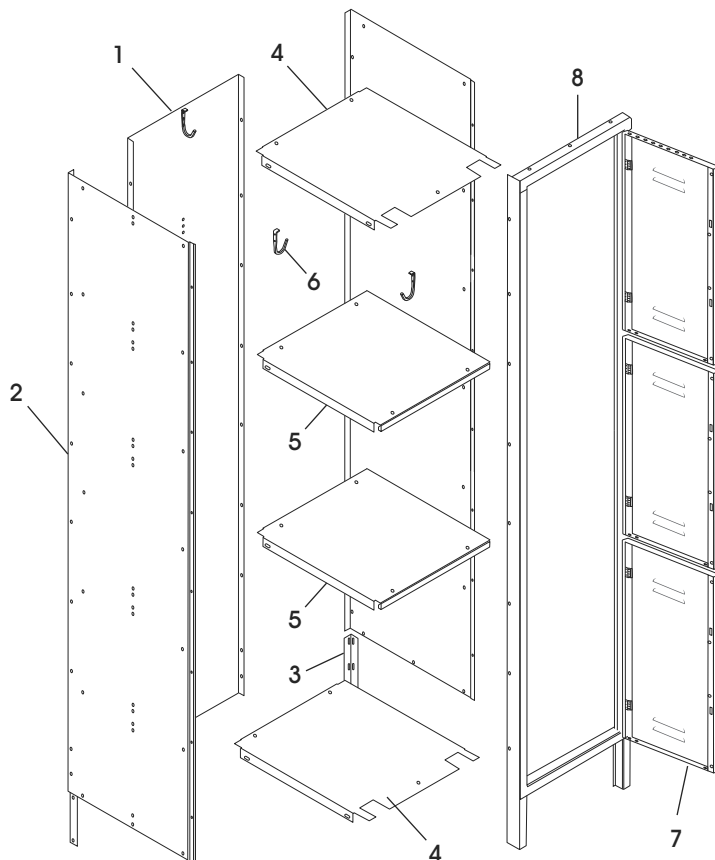

## THREE TIER LOCKER

### ONE WIDE – GRAY

1-800-295-5510  
 uline.com

#	DESCRIPTION	QTY.	ULINE PART NO.	MFG. PART NO.
1	Back	1	-----	A11227BJ04-GRAY
2	Side	2	H-4809-SPNL	A11227BCJ03-GRAY
3	Rear Leg	2	-----	A11227BCJ10-GRAY
4	Top/Bottom Shelves	2	-----	A11227BCW05.06-GRAY
5	Shelf	2	-----	A11227BCW07-GRAY
6	Single Coat Hook	9	H-4290-SNGHK	018-YGZ21
7	Locker Door	3	-----	018-AA31227BCH02-GRAY
8	Door Frame Assembly	1	-----	12-78HH3MMK-GRAY
9	Leveling Foot with Hardware	4	H-5997	018-DMGTZJ
	Latch (Not Shown)	1	H-4289-Latch	018-ygz021
	Hardware Pack (Not Shown)	1	H-4291HRDW	-----