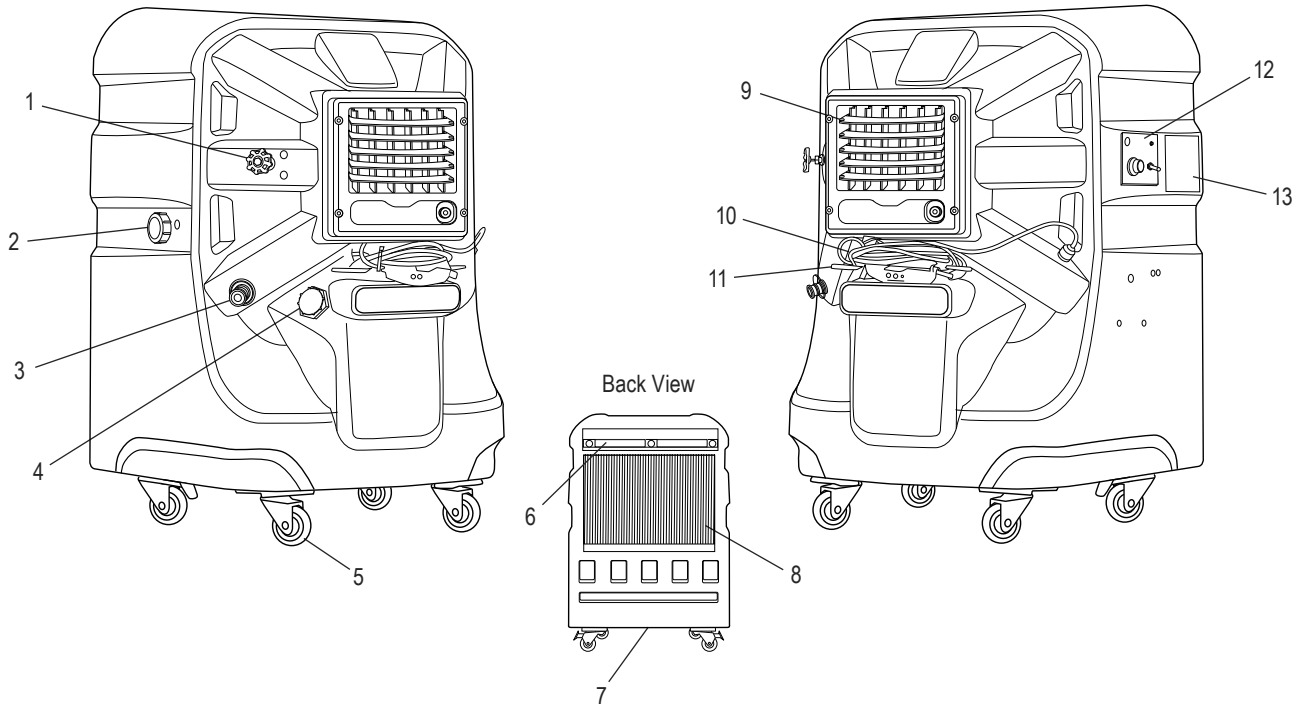

ULINE H-8657

PORTACOOOL™ COMPACT EVAPORATIVE COOLER

1-800-295-5510
 uline.com

#	DESCRIPTION	QTY.	ULINE PART NO.	MFG. PART NO.
1	Water Adjustment Valve	1	H-7128-VALVE	VALVE-01
2	Liquid Level Indicator	1	H-8657-IND	PARPS0J22000
3	Hose Connection	1	-----	-----
4	Manual Water Fill Cap	1	H-7399	PARPACINJS006
5	Heavy Duty Caster	4	H-8657-CAST	PARPACCST310
6	Media Flap	1	-----	-----
7	2" Drain (On Bottom)	1	-----	-----
8	Replacement Pad	1	H-8658	PARKULJ22000
9	Louver Replacement Kit	1	H-8657-LOUVR	PARLVR000200
10	Power Cord	1	H-7126-EC	PARPCD00220A
11	Cord Wrap	1	-----	-----
12	Control Panel	1	H-8657-CPNL	PARCTLJ22000
13	Serial Plate	1	-----	-----
	Pump (Not Shown)	1	H-8657-PUMP	PARPMP00060A
	Motor (Not Shown)	1	H-8657-MA	PARFANJ220F0

ULINE H-8657

**PORTACOOOL™ COMPACT
EVAPORATIVE COOLER**

1-800-295-5510

uline.com

#	DESCRIPTION	QTY.	ULINE PART NO.	MFG. PART NO.
	Cover (Not Shown)	1	H-8659	CVRR0001K
	3/4 Float Valve Assembly (Not Shown)	1	H-7128-FLTV	FLTS0005
	Gate Valve Assembly (Not Shown)	1	H-7128-GVASQ	VALS0001
	Hose Connection (Not Shown)	1	H-7128-HOSEQ	PLBR0016
	Control Knob (Not Shown)	1	H-7384	PARKNBJS0000
	3/4" Brass Swivel Hose Fitting (Not Shown)	1	H-3030-19	HOSE-FTG-05
	Hard Water Treatment Kit (Not Shown)	1	H-6108	PARPACHWTB00
	Floater Cut Off Switch When Full (Not Shown)	1	H-7126-FCOF	PARFLTP00001
	Bonnet Clamp Fastener (Not Shown)	1	H-7127-BCF	SPRAY-ACC-04