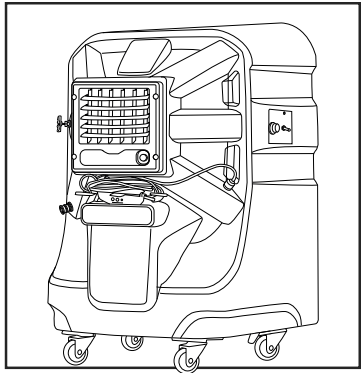

ULINE H-8657

PORTACOOOL™ COMPACT EVAPORATIVE COOLER

1-800-295-5510
 uline.com

#	DESCRIPTION	QTY.	ULINE PART NO.	MFG. PART NO.
1	Water Adjustment Valve	1	H-7128-VALVE	VALVE-01
2	Liquid Level Indicator	1	H-8657-IND	PARPS0J22000
3	Hose Connection	1	-----	-----
4	Manual Water Fill Cap	1	H-7399	PARPACINJS006
5	Heavy Duty Caster	4	H-8657-CAST	PARPACCST310
6	Media Flap	1	-----	-----
7	2" Drain (On Bottom)	1	-----	-----
8	Replacement Pad	1	H-8658	PARKULJ22000
9	Louver Replacement Kit	1	H-8657-LOUVR	PARLVR000200
10	Power Cord	1	H-7126-EC	PARPCD00220A
11	Cord Wrap	1	-----	-----
12	Control Panel	1	H-8657-CPNL	PARCTLJ22000
13	Serial Plate	1	-----	-----
	Pump (Not Shown)	1	H-8657-PUMP	PARPMP00060A
	Motor (Not Shown)	1	H-8657-MA	PARFANJ220F0

ULINE H-8657

**PORTACOOOL™ COMPACT
EVAPORATIVE COOLER**

1-800-295-5510

uline.com

#	DESCRIPTION	QTY.	ULINE PART NO.	MFG. PART NO.
	Cover (Not Shown)	1	H-8659	CVRR0001K
	3/4 Float Valve Assembly (Not Shown)	1	H-7128-FLTV	FLTS0005
	Gate Valve Assembly (Not Shown)	1	H-7128-GVASQ	VALS0001
	Hose Connection (Not Shown)	1	H-7128-HOSEQ	PLBR0016
	Control Knob (Not Shown)	1	H-7384	PARKNBJS0000
	3/4" Brass Swivel Hose Fitting (Not Shown)	1	H-3030-19	HOSE-FTG-05
	Hard Water Treatment Kit (Not Shown)	1	H-6108	PARPACHWTB00
	Floater Cut Off Switch When Full (Not Shown)	1	H-7126-FCOF	PARFLTP00001
	Bonnet Clamp Fastener (Not Shown)	1	H-7127-BCF	SPRAY-ACC-04