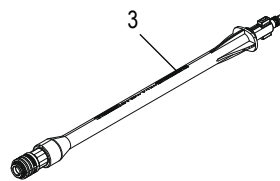

ULINE H-8942

HIDROLAVADORA ELÉCTRICA DE USO LIGERO

800-295-5510
uline.mx

PARTES