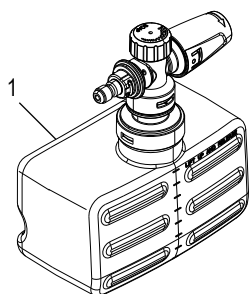

### PARTS

**ULINE H-8942**  
**LIGHT DUTY ELECTRIC**  
**PRESSURE WASHER**

1-800-295-5510  
 uline.com

**PARTS LIST**

#	DESCRIPTION	QTY.	ULINE PART NO.	MFG PART NO.
1	High Pressure Foam Cannon (34 oz.)	1	-----	PW4620594
2	High Pressure Hose	1	H-8942-HPHSQ	PW4222220
3	Extension Lance	1	H-8942-EXTQ	PW4222470
4	Spray Gun	1	H-6651-GUNQ	PW4221401
5	GFCI Assembly	1	H-8942-PLUGQ	PW4221160
6	15° Quick Connect Nozzle	1	-----	PW4221780
7	Garden Hose Adapter	1	-----	PW4221570
8	O-Ring Kit	1	-----	PW95824
9	Gun Holster	1	-----	PW4220040
10	Nozzle Tray	1	-----	PW4220050
11	Rotary Nozzle	1	H-8942-NOZQ	PW4220680
	Extension Hose for H-8942 (Not Shown)	1	S-17569	PW909UH-R
	Scrubbing Brush (Not Shown)	1	S-17570	PW909102KULINE
	5/8" Industrial Plus Garden Hose (Not Shown)	1	S-18549	8845-50
	Quick Connect Nozzle (Not Shown)	1	H-8942-QCQ	PW4221440