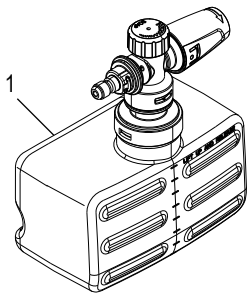

ULINE H-8942

HIDROLAVADORA ELÉCTRICA DE USO LIGERO

800-295-5510
uline.mx

PARTES