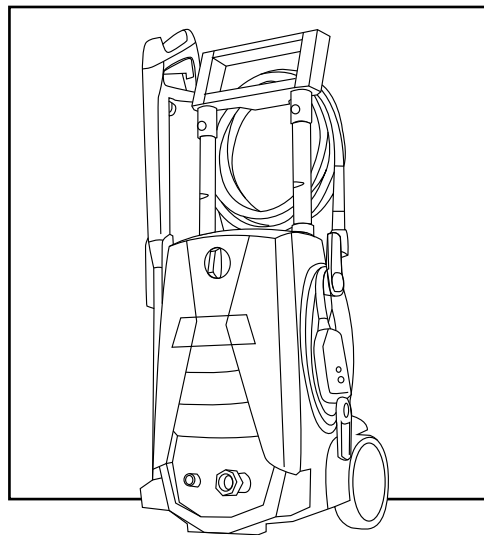

### PARTS

**ULINE H-8942**  
**LIGHT DUTY ELECTRIC**  
**PRESSURE WASHER**

1-800-295-5510  
 uline.com

**PARTS LIST**

#	DESCRIPTION	QTY.	ULINE PART NO.	MFG PART NO.
1	High Pressure Foam Cannon (34 oz.)	1	-----	PW4620594
2	High Pressure Hose	1	H-8942-HPHSQ	PW4222220
3	Extension Lance	1	H-8942-EXTQ	PW4222470
4	Spray Gun	1	H-6651-GUNQ	PW4221401
5	GFCI Assembly	1	H-8942-PLUGQ	PW4221160
6	15° Quick Connect Nozzle	1	-----	PW4221780
7	Garden Hose Adapter	1	-----	PW4221570
8	O-Ring Kit	1	-----	PW95824
9	Gun Holster	1	-----	PW4220040
10	Nozzle Tray	1	-----	PW4220050
11	Rotary Nozzle	1	H-8942-NOZQ	PW4220680
	Extension Hose for H-8942 (Not Shown)	1	S-17569	PW909UH-R
	Scrubbing Brush (Not Shown)	1	S-17570	PW909102KULINE
	5/8" Industrial Plus Garden Hose (Not Shown)	1	S-18549	8845-50
	Quick Connect Nozzle (Not Shown)	1	H-8942-QCQ	PW4221440