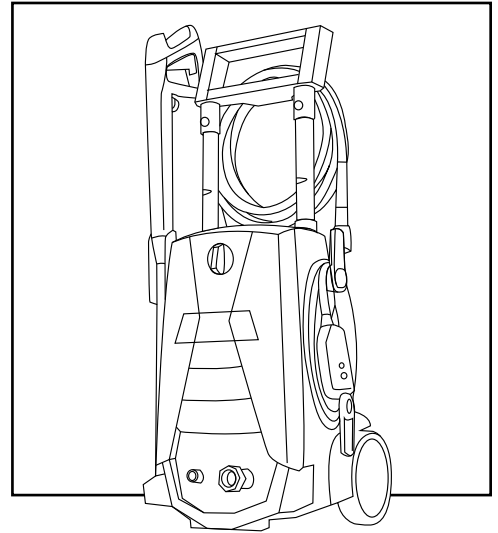

ULINE H-8942

HIDROLAVADORA ELÉCTRICA DE USO LIGERO

800-295-5510
uline.mx