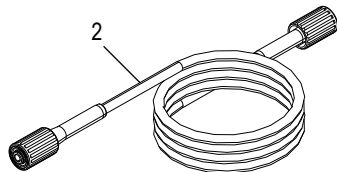

### PARTS

**ULINE H-8942**  
**LIGHT DUTY ELECTRIC**  
**PRESSURE WASHER**

1-800-295-5510  
 uline.com

**PARTS LIST**

#	DESCRIPTION	QTY.	ULINE PART NO.	MFG PART NO.
1	High Pressure Foam Cannon (34 oz.)	1	-----	PW4620594
2	High Pressure Hose	1	H-8942-HPHSQ	PW4222220
3	Extension Lance	1	H-8942-EXTQ	PW4222470
4	Spray Gun	1	H-6651-GUNQ	PW4221401
5	GFCI Assembly	1	H-8942-PLUGQ	PW4221160
6	15° Quick Connect Nozzle	1	-----	PW4221780
7	Garden Hose Adapter	1	-----	PW4221570
8	O-Ring Kit	1	-----	PW95824
9	Gun Holster	1	-----	PW4220040
10	Nozzle Tray	1	-----	PW4220050
11	Rotary Nozzle	1	H-8942-NOZQ	PW4220680
	Extension Hose for H-8942 (Not Shown)	1	S-17569	PW909UH-R
	Scrubbing Brush (Not Shown)	1	S-17570	PW909102KULINE
	5/8" Industrial Plus Garden Hose (Not Shown)	1	S-18549	8845-50
	Quick Connect Nozzle (Not Shown)	1	H-8942-QCQ	PW4221440