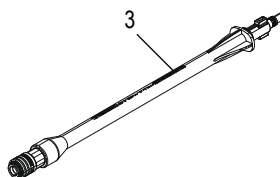

### PARTS

**ULINE H-8942**  
**LIGHT DUTY ELECTRIC**  
**PRESSURE WASHER**

1-800-295-5510  
 uline.com

**PARTS LIST**

#	DESCRIPTION	QTY.	ULINE PART NO.	MFG PART NO.
1	High Pressure Foam Cannon (34 oz.)	1	-----	PW4620594
2	High Pressure Hose	1	H-8942-HPHSQ	PW4222220
3	Extension Lance	1	H-8942-EXTQ	PW4222470
4	Spray Gun	1	H-6651-GUNQ	PW4221401
5	GFCI Assembly	1	H-8942-PLUGQ	PW4221160
6	15° Quick Connect Nozzle	1	-----	PW4221780
7	Garden Hose Adapter	1	-----	PW4221570
8	O-Ring Kit	1	-----	PW95824
9	Gun Holster	1	-----	PW4220040
10	Nozzle Tray	1	-----	PW4220050
11	Rotary Nozzle	1	H-8942-NOZQ	PW4220680
	Extension Hose for H-8942 (Not Shown)	1	S-17569	PW909UH-R
	Scrubbing Brush (Not Shown)	1	S-17570	PW909102KULINE
	5/8" Industrial Plus Garden Hose (Not Shown)	1	S-18549	8845-50
	Quick Connect Nozzle (Not Shown)	1	H-8942-QCQ	PW4221440