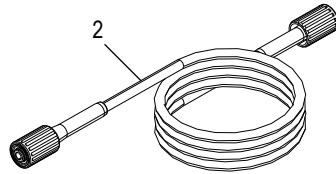

ULINE H-8942

HIDROLAVADORA ELÉCTRICA DE USO LIGERO

800-295-5510
uline.mx

PARTES