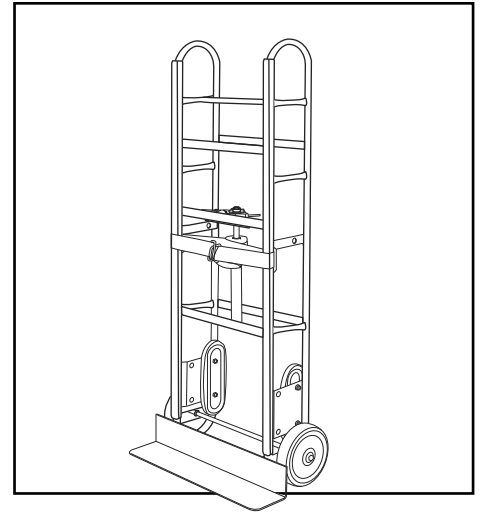

ULINE H-9099
ALUMINUM APPLIANCE
HAND TRUCK

1-800-295-5510
uline.com

ULINE H-9099
ALUMINUM APPLIANCE
HAND TRUCK

1-800-295-5510
 uline.com

#	DESCRIPTION	QTY.	ULINE PART NO.	MFG. PART NO.
1	Pawl Hook Hardware Kit Includes: • Pawl Hook (1) • Bolt (1) • Nut (2)	1	H-9099-PWLHQ	CDE/AP-CDE01A
2	Spring Guard Hardware Kit Includes: • Torsion Spring Tube (1) • Retainer Belt (2) • Retainer Belt Bolt (1) • Retainer Belt Nut (1) • Torsion Spring (1) • Rivet (1) • Torsion Spring Bolt (1) • Torsion Spring Nut (1) • Guard Tube (1) • Guard Tube Bolt (1) • Guard Tube Nut (1) • Washer (1) • Bottom Torsion Spring Spacer (1) • Bottom Torsion Spring Cotter Pin (1)	1	H-9099-SPGUQ	CDE/AP-440L-TW-S
3	Aluminum Stair Climber Kit Includes: • Bolt (2) • Locknut (2) • Stair Climber (1)	1	H-9101	HT-01522AL-2
4	Ratchet Handle Hardware Kit Includes: • Ratchet Handle with Black Grip (1) • Screw for Handle (1) • Locknut for Handle (1) • Spring (1) • Spacer (1)	1	H-9099-RHNDQ	CDE/AP-CDE01
5	Belt Front Clasp Kit Includes: • Left Ratchet Strap with Clasp (1) • Right Ratchet Strap with Clasp (1) • Bolt (1) • Nut (1)	1	H-9100	M1W/AP-06-17AB
6	Wheel Hardware Kit Includes: • Wheel (1) • Washer (3) • Lock Washer (1) • Bolt (1)	2	H-9102	CW/W-145P
7	Pads	2	H-9099-PADSQ	MCW/AP-0604706