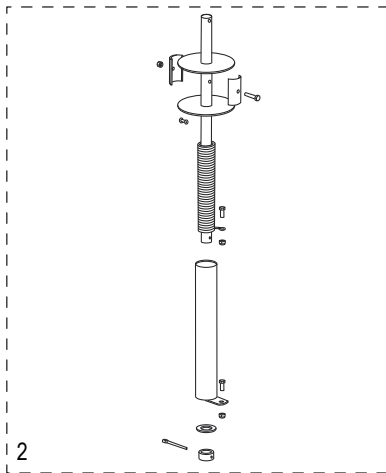

ULINE H-9099
ALUMINUM APPLIANCE
HAND TRUCK

1-800-295-5510
uline.com

ULINE H-9099
ALUMINUM APPLIANCE
HAND TRUCK

1-800-295-5510
 uline.com

#	DESCRIPTION	QTY.	ULINE PART NO.	MFG. PART NO.
1	Pawl Hook Hardware Kit Includes: • Pawl Hook (1) • Bolt (1) • Nut (2)	1	H-9099-PWLHQ	CDE/AP-CDE01A
2	Spring Guard Hardware Kit Includes: • Torsion Spring Tube (1) • Retainer Belt (2) • Retainer Belt Bolt (1) • Retainer Belt Nut (1) • Torsion Spring (1) • Rivet (1) • Torsion Spring Bolt (1) • Torsion Spring Nut (1) • Guard Tube (1) • Guard Tube Bolt (1) • Guard Tube Nut (1) • Washer (1) • Bottom Torsion Spring Spacer (1) • Bottom Torsion Spring Cotter Pin (1)	1	H-9099-SPGUQ	CDE/AP-440L-TW-S
3	Aluminum Stair Climber Kit Includes: • Bolt (2) • Locknut (2) • Stair Climber (1)	1	H-9101	HT-01522AL-2
4	Ratchet Handle Hardware Kit Includes: • Ratchet Handle with Black Grip (1) • Screw for Handle (1) • Locknut for Handle (1) • Spring (1) • Spacer (1)	1	H-9099-RHNDQ	CDE/AP-CDE01
5	Belt Front Clasp Kit Includes: • Left Ratchet Strap with Clasp (1) • Right Ratchet Strap with Clasp (1) • Bolt (1) • Nut (1)	1	H-9100	M1W/AP-06-17AB
6	Wheel Hardware Kit Includes: • Wheel (1) • Washer (3) • Lock Washer (1) • Bolt (1)	2	H-9102	CW/W-145P
7	Pads	2	H-9099-PADSQ	MCW/AP-0604706