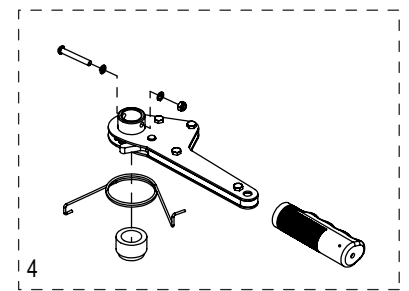

ULINE H-9099
ALUMINUM APPLIANCE
HAND TRUCK

1-800-295-5510
uline.com

ULINE H-9099
ALUMINUM APPLIANCE
HAND TRUCK

1-800-295-5510
 uline.com

#	DESCRIPTION	QTY.	ULINE PART NO.	MFG. PART NO.
1	Pawl Hook Hardware Kit Includes: • Pawl Hook (1) • Bolt (1) • Nut (2)	1	H-9099-PWLHQ	CDE/AP-CDE01A
2	Spring Guard Hardware Kit Includes: • Torsion Spring Tube (1) • Retainer Belt (2) • Retainer Belt Bolt (1) • Retainer Belt Nut (1) • Torsion Spring (1) • Rivet (1) • Torsion Spring Bolt (1) • Torsion Spring Nut (1) • Guard Tube (1) • Guard Tube Bolt (1) • Guard Tube Nut (1) • Washer (1) • Bottom Torsion Spring Spacer (1) • Bottom Torsion Spring Cotter Pin (1)	1	H-9099-SPGUQ	CDE/AP-440L-TW-S
3	Aluminum Stair Climber Kit Includes: • Bolt (2) • Locknut (2) • Stair Climber (1)	1	H-9101	HT-01522AL-2
4	Ratchet Handle Hardware Kit Includes: • Ratchet Handle with Black Grip (1) • Screw for Handle (1) • Locknut for Handle (1) • Spring (1) • Spacer (1)	1	H-9099-RHNDQ	CDE/AP-CDE01
5	Belt Front Clasp Kit Includes: • Left Ratchet Strap with Clasp (1) • Right Ratchet Strap with Clasp (1) • Bolt (1) • Nut (1)	1	H-9100	M1W/AP-06-17AB
6	Wheel Hardware Kit Includes: • Wheel (1) • Washer (3) • Lock Washer (1) • Bolt (1)	2	H-9102	CW/W-145P
7	Pads	2	H-9099-PADSQ	MCW/AP-0604706