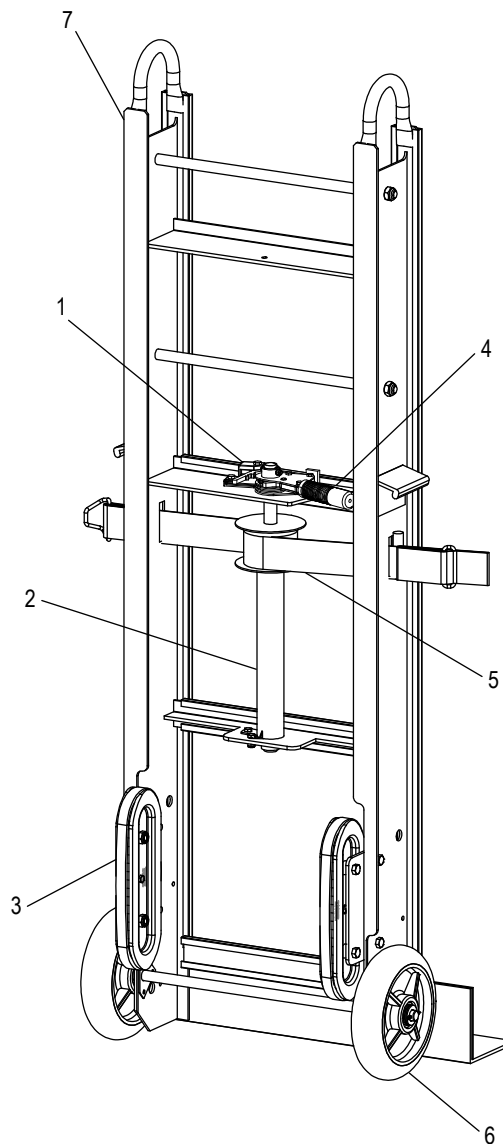

ULINE H-9099
ALUMINUM APPLIANCE
HAND TRUCK

1-800-295-5510
uline.com

ULINE H-9099
ALUMINUM APPLIANCE
HAND TRUCK

1-800-295-5510
 uline.com

#	DESCRIPTION	QTY.	ULINE PART NO.	MFG. PART NO.
1	Pawl Hook Hardware Kit Includes: • Pawl Hook (1) • Bolt (1) • Nut (2)	1	H-9099-PWLHQ	CDE/AP-CDE01A
2	Spring Guard Hardware Kit Includes: • Torsion Spring Tube (1) • Retainer Belt (2) • Retainer Belt Bolt (1) • Retainer Belt Nut (1) • Torsion Spring (1) • Rivet (1) • Torsion Spring Bolt (1) • Torsion Spring Nut (1) • Guard Tube (1) • Guard Tube Bolt (1) • Guard Tube Nut (1) • Washer (1) • Bottom Torsion Spring Spacer (1) • Bottom Torsion Spring Cotter Pin (1)	1	H-9099-SPGUQ	CDE/AP-440L-TW-S
3	Aluminum Stair Climber Kit Includes: • Bolt (2) • Locknut (2) • Stair Climber (1)	1	H-9101	HT-01522AL-2
4	Ratchet Handle Hardware Kit Includes: • Ratchet Handle with Black Grip (1) • Screw for Handle (1) • Locknut for Handle (1) • Spring (1) • Spacer (1)	1	H-9099-RHNDQ	CDE/AP-CDE01
5	Belt Front Clasp Kit Includes: • Left Ratchet Strap with Clasp (1) • Right Ratchet Strap with Clasp (1) • Bolt (1) • Nut (1)	1	H-9100	M1W/AP-06-17AB
6	Wheel Hardware Kit Includes: • Wheel (1) • Washer (3) • Lock Washer (1) • Bolt (1)	2	H-9102	CW/W-145P
7	Pads	2	H-9099-PADSQ	MCW/AP-0604706