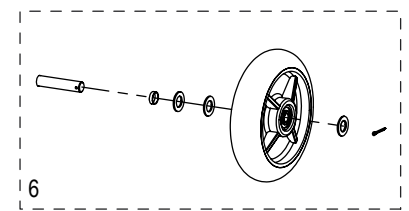

ULINE H-9099
ALUMINUM APPLIANCE
HAND TRUCK

1-800-295-5510
uline.com

ULINE H-9099
ALUMINUM APPLIANCE
HAND TRUCK

1-800-295-5510
 uline.com

#	DESCRIPTION	QTY.	ULINE PART NO.	MFG. PART NO.
1	Pawl Hook Hardware Kit Includes: • Pawl Hook (1) • Bolt (1) • Nut (2)	1	H-9099-PWLHQ	CDE/AP-CDE01A
2	Spring Guard Hardware Kit Includes: • Torsion Spring Tube (1) • Retainer Belt (2) • Retainer Belt Bolt (1) • Retainer Belt Nut (1) • Torsion Spring (1) • Rivet (1) • Torsion Spring Bolt (1) • Torsion Spring Nut (1) • Guard Tube (1) • Guard Tube Bolt (1) • Guard Tube Nut (1) • Washer (1) • Bottom Torsion Spring Spacer (1) • Bottom Torsion Spring Cotter Pin (1)	1	H-9099-SPGUQ	CDE/AP-440L-TW-S
3	Aluminum Stair Climber Kit Includes: • Bolt (2) • Locknut (2) • Stair Climber (1)	1	H-9101	HT-01522AL-2
4	Ratchet Handle Hardware Kit Includes: • Ratchet Handle with Black Grip (1) • Screw for Handle (1) • Locknut for Handle (1) • Spring (1) • Spacer (1)	1	H-9099-RHNDQ	CDE/AP-CDE01
5	Belt Front Clasp Kit Includes: • Left Ratchet Strap with Clasp (1) • Right Ratchet Strap with Clasp (1) • Bolt (1) • Nut (1)	1	H-9100	M1W/AP-06-17AB
6	Wheel Hardware Kit Includes: • Wheel (1) • Washer (3) • Lock Washer (1) • Bolt (1)	2	H-9102	CW/W-145P
7	Pads	2	H-9099-PADSQ	MCW/AP-0604706