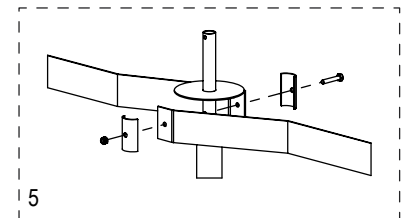

ULINE H-9099
ALUMINUM APPLIANCE
HAND TRUCK

1-800-295-5510
uline.com

ULINE H-9099
ALUMINUM APPLIANCE
HAND TRUCK

1-800-295-5510
 uline.com

#	DESCRIPTION	QTY.	ULINE PART NO.	MFG. PART NO.
1	Pawl Hook Hardware Kit Includes: • Pawl Hook (1) • Bolt (1) • Nut (2)	1	H-9099-PWLHQ	CDE/AP-CDE01A
2	Spring Guard Hardware Kit Includes: • Torsion Spring Tube (1) • Retainer Belt (2) • Retainer Belt Bolt (1) • Retainer Belt Nut (1) • Torsion Spring (1) • Rivet (1) • Torsion Spring Bolt (1) • Torsion Spring Nut (1) • Guard Tube (1) • Guard Tube Bolt (1) • Guard Tube Nut (1) • Washer (1) • Bottom Torsion Spring Spacer (1) • Bottom Torsion Spring Cotter Pin (1)	1	H-9099-SPGUQ	CDE/AP-440L-TW-S
3	Aluminum Stair Climber Kit Includes: • Bolt (2) • Locknut (2) • Stair Climber (1)	1	H-9101	HT-01522AL-2
4	Ratchet Handle Hardware Kit Includes: • Ratchet Handle with Black Grip (1) • Screw for Handle (1) • Locknut for Handle (1) • Spring (1) • Spacer (1)	1	H-9099-RHNDQ	CDE/AP-CDE01
5	Belt Front Clasp Kit Includes: • Left Ratchet Strap with Clasp (1) • Right Ratchet Strap with Clasp (1) • Bolt (1) • Nut (1)	1	H-9100	M1W/AP-06-17AB
6	Wheel Hardware Kit Includes: • Wheel (1) • Washer (3) • Lock Washer (1) • Bolt (1)	2	H-9102	CW/W-145P
7	Pads	2	H-9099-PADSQ	MCW/AP-0604706