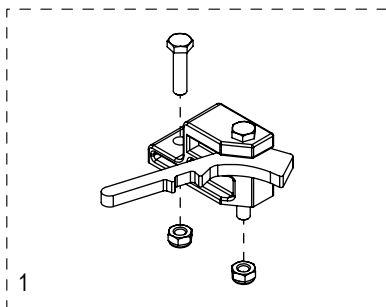

ULINE H-9099
ALUMINUM APPLIANCE
HAND TRUCK

1-800-295-5510
uline.com

ULINE H-9099
ALUMINUM APPLIANCE
HAND TRUCK

1-800-295-5510
 uline.com

#	DESCRIPTION	QTY.	ULINE PART NO.	MFG. PART NO.
1	Pawl Hook Hardware Kit Includes: • Pawl Hook (1) • Bolt (1) • Nut (2)	1	H-9099-PWLHQ	CDE/AP-CDE01A
2	Spring Guard Hardware Kit Includes: • Torsion Spring Tube (1) • Retainer Belt (2) • Retainer Belt Bolt (1) • Retainer Belt Nut (1) • Torsion Spring (1) • Rivet (1) • Torsion Spring Bolt (1) • Torsion Spring Nut (1) • Guard Tube (1) • Guard Tube Bolt (1) • Guard Tube Nut (1) • Washer (1) • Bottom Torsion Spring Spacer (1) • Bottom Torsion Spring Cotter Pin (1)	1	H-9099-SPGUQ	CDE/AP-440L-TW-S
3	Aluminum Stair Climber Kit Includes: • Bolt (2) • Locknut (2) • Stair Climber (1)	1	H-9101	HT-01522AL-2
4	Ratchet Handle Hardware Kit Includes: • Ratchet Handle with Black Grip (1) • Screw for Handle (1) • Locknut for Handle (1) • Spring (1) • Spacer (1)	1	H-9099-RHNDQ	CDE/AP-CDE01
5	Belt Front Clasp Kit Includes: • Left Ratchet Strap with Clasp (1) • Right Ratchet Strap with Clasp (1) • Bolt (1) • Nut (1)	1	H-9100	M1W/AP-06-17AB
6	Wheel Hardware Kit Includes: • Wheel (1) • Washer (3) • Lock Washer (1) • Bolt (1)	2	H-9102	CW/W-145P
7	Pads	2	H-9099-PADSQ	MCW/AP-0604706