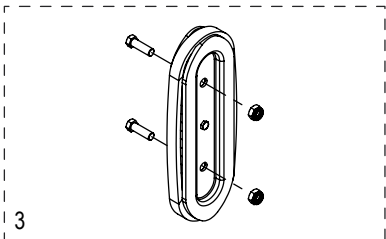

ULINE H-9099
ALUMINUM APPLIANCE
HAND TRUCK

1-800-295-5510
uline.com

ULINE H-9099
ALUMINUM APPLIANCE
HAND TRUCK

1-800-295-5510
 uline.com

#	DESCRIPTION	QTY.	ULINE PART NO.	MFG. PART NO.
1	Pawl Hook Hardware Kit Includes: • Pawl Hook (1) • Bolt (1) • Nut (2)	1	H-9099-PWLHQ	CDE/AP-CDE01A
2	Spring Guard Hardware Kit Includes: • Torsion Spring Tube (1) • Retainer Belt (2) • Retainer Belt Bolt (1) • Retainer Belt Nut (1) • Torsion Spring (1) • Rivet (1) • Torsion Spring Bolt (1) • Torsion Spring Nut (1) • Guard Tube (1) • Guard Tube Bolt (1) • Guard Tube Nut (1) • Washer (1) • Bottom Torsion Spring Spacer (1) • Bottom Torsion Spring Cotter Pin (1)	1	H-9099-SPGUQ	CDE/AP-440L-TW-S
3	Aluminum Stair Climber Kit Includes: • Bolt (2) • Locknut (2) • Stair Climber (1)	1	H-9101	HT-01522AL-2
4	Ratchet Handle Hardware Kit Includes: • Ratchet Handle with Black Grip (1) • Screw for Handle (1) • Locknut for Handle (1) • Spring (1) • Spacer (1)	1	H-9099-RHNDQ	CDE/AP-CDE01
5	Belt Front Clasp Kit Includes: • Left Ratchet Strap with Clasp (1) • Right Ratchet Strap with Clasp (1) • Bolt (1) • Nut (1)	1	H-9100	M1W/AP-06-17AB
6	Wheel Hardware Kit Includes: • Wheel (1) • Washer (3) • Lock Washer (1) • Bolt (1)	2	H-9102	CW/W-145P
7	Pads	2	H-9099-PADSQ	MCW/AP-0604706