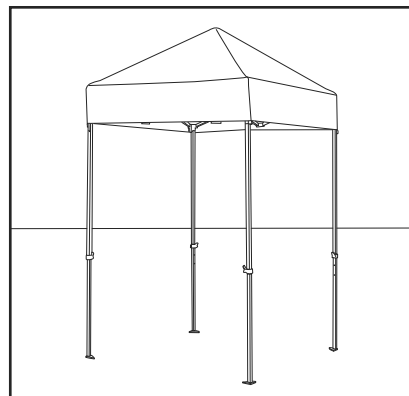

ULINE H-9105

**ABRI-SOLEIL AVEC
STRUCTURE EN ACIER –
5 X 5 PI**

1 800 295-5510
uline.ca

TOILE D'ABRI-SOLEIL

#	DESCRIPTION	QTÉ	RÉF. ULINE	RÉF. DU FABRICANT
1	Toile d'abri-soleil – 5 x 5 pi, blanc	1	H-9114	INATSWH