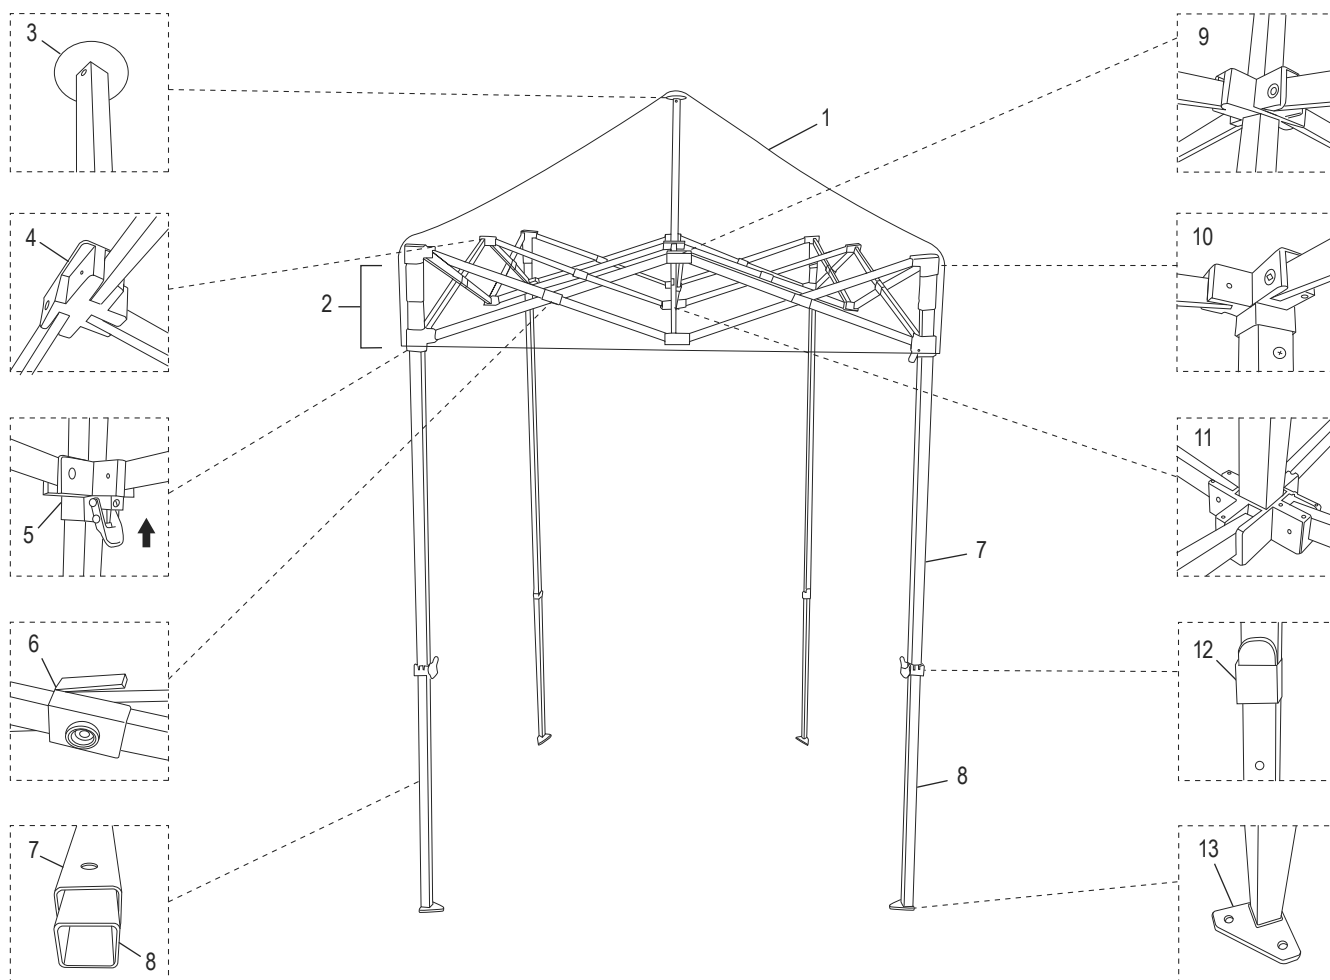

ULINE H-9105

**ABRI-SOLEIL AVEC
STRUCTURE EN ACIER –
5 X 5 PI**

1 800 295-5510
uline.ca

TOILE D'ABRI-SOLEIL

#	DESCRIPTION	QTÉ	RÉF. ULINE	RÉF. DU FABRICANT
1	Toile d'abri-soleil – 5 x 5 pi, blanc	1	H-9114	INATSWH