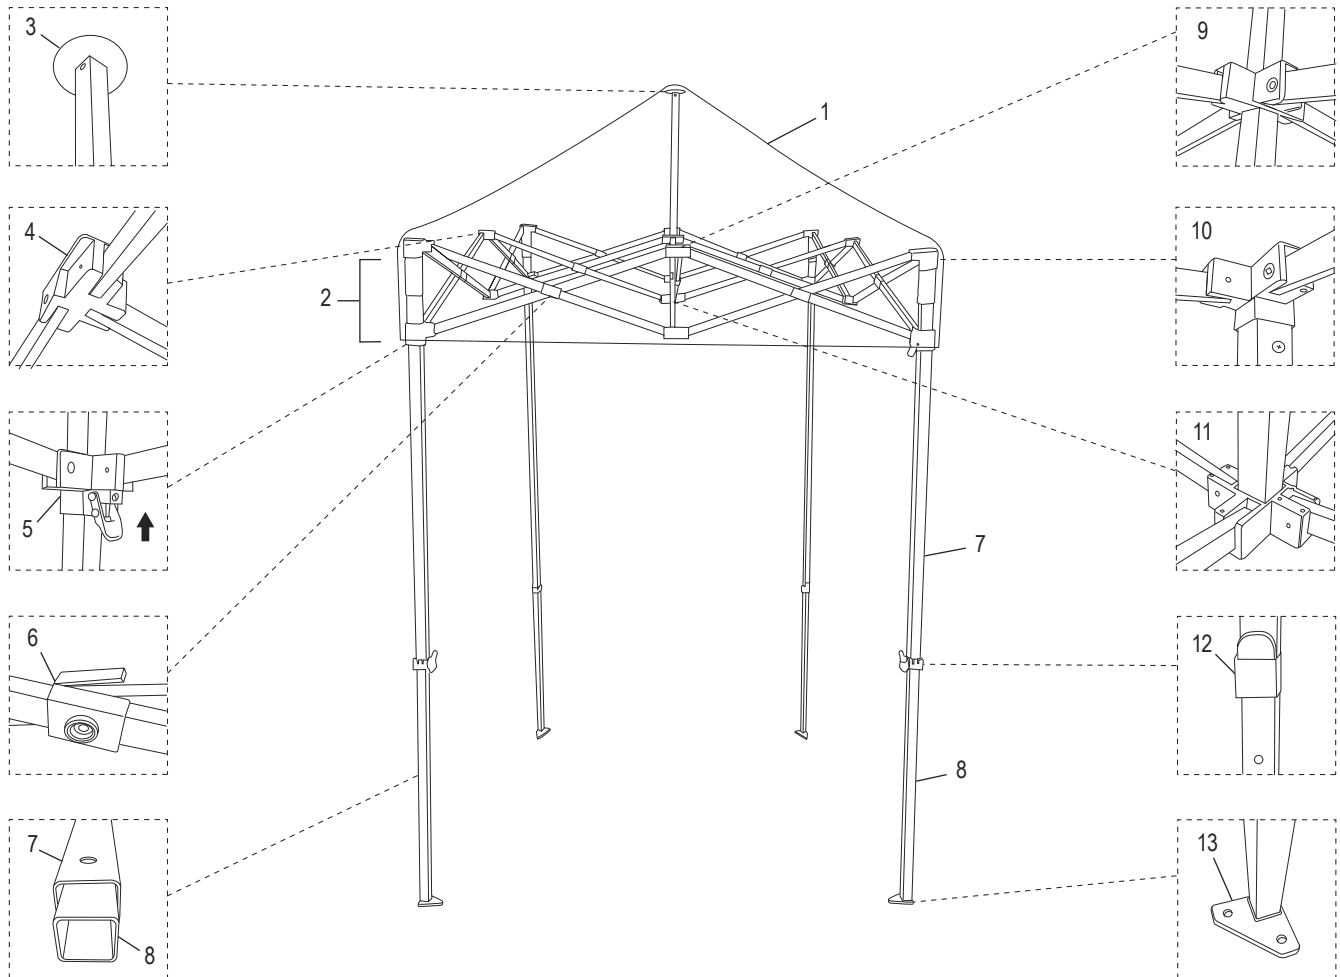

ULINE H-9106
ALUMINUM FRAME
CANOPY – 5 x 5'

1-800-295-5510
uline.com

Para Español, vea páginas 3-4.
Pour le français, consulter les pages 5-6.

CANOPY TOP

#	DESCRIPTION	QTY.	ULINE PART NO.	MFG. PART NO.
1	5 x 5' Canopy Top – White	1	H-9114	INATSWH