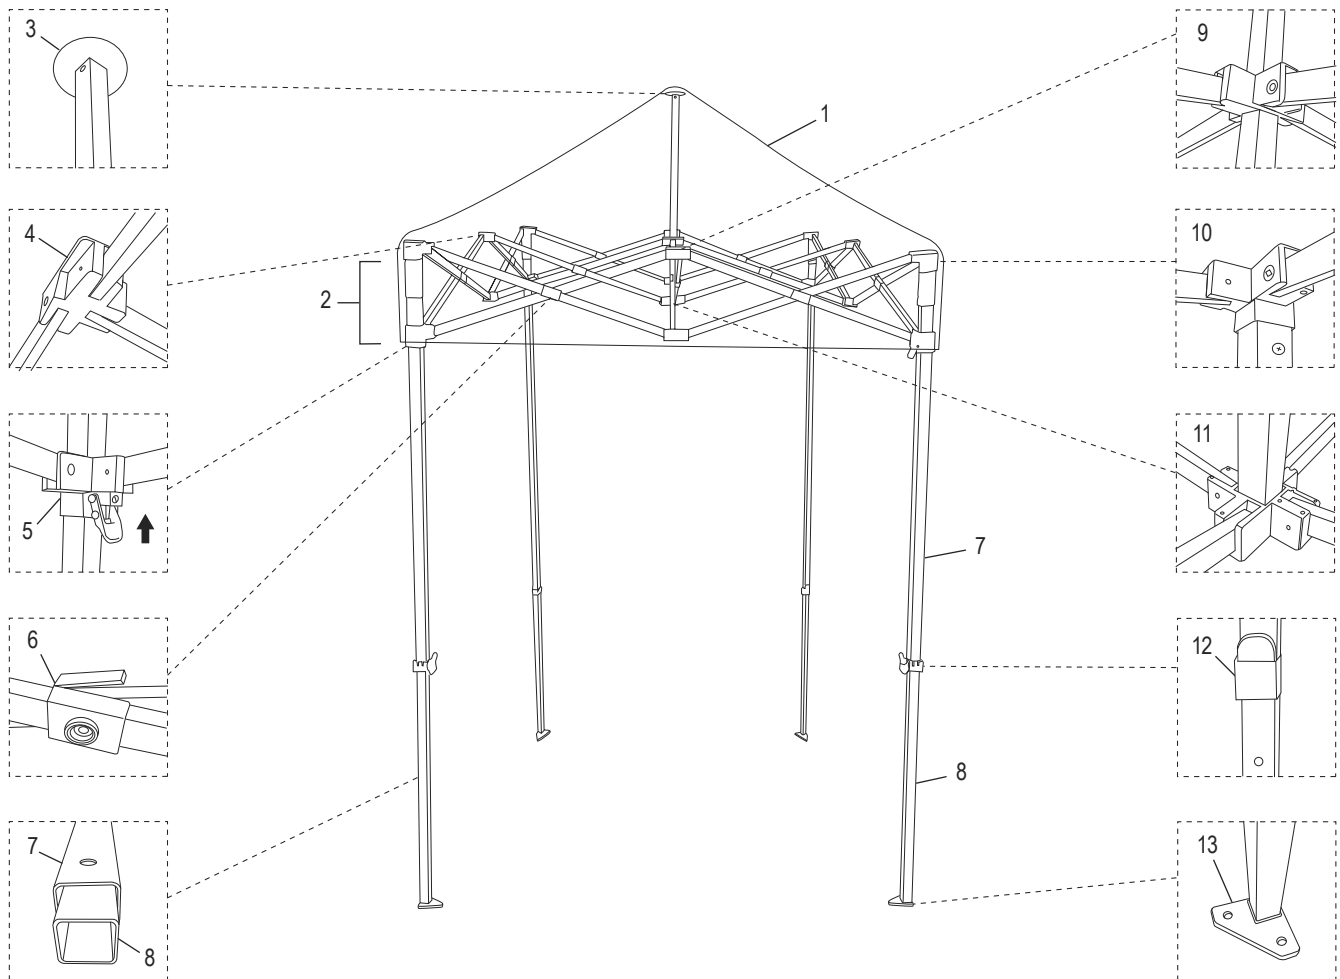

ULINE H-9106

**CARPA CON ARMAZÓN
DE ALUMINIO – 5 x 5'**

800-295-5510
uline.mx

CUBIERTA PARA CARPA

#	DESCRIPCIÓN	CANT.	NO. DE PARTE DE ULINE	NO. DE PARTE DEL FABRICANTE
1	Cubierta para Carpa de 5 x 5' – Blanca	1	H-9114	INATSWH