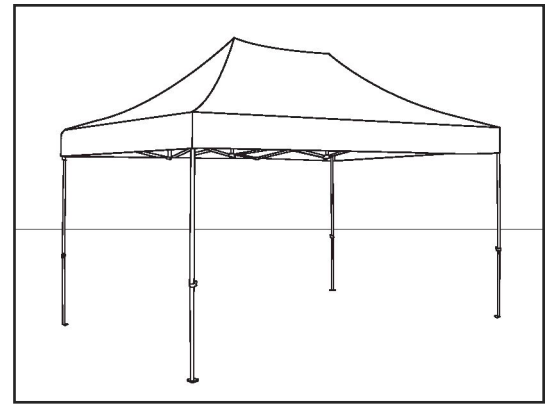

ULINE H-9107

**ABRI-SOLEIL AVEC
STRUCTURE EN ACIER –
10 x 15 PI**

1 800 295-5510
uline.ca

TOILE D'ABRI-SOLEIL

#	DESCRIPTION	QTÉ	RÉF. ULINE	RÉF. DU FABRICANT
1	Toile d'abri-soleil – 10 x 15 pi, blanc	1	H-9115	INAT15WH