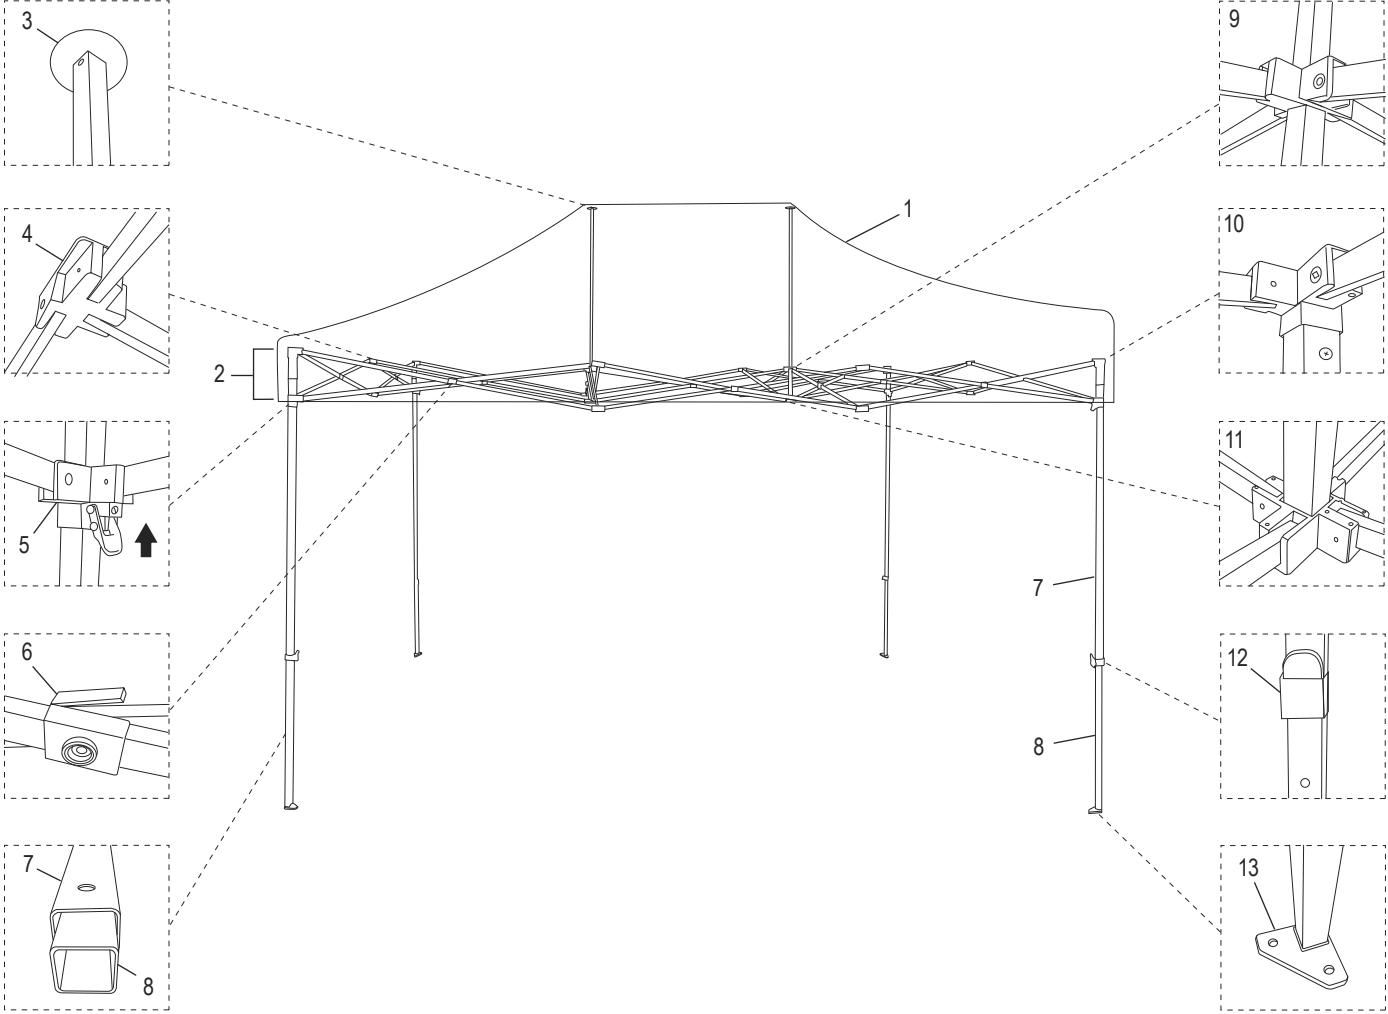

ULINE H-9107

**STEEL FRAME CANOPY –
 10 x 15'**

1-800-295-5510
 uline.com

CANOPY TOP

#	DESCRIPTION	QTY.	ULINE PART NO.	MFG. PART NO.
1	10 x 15' Canopy Top – White	1	H-9115	INAT15WH

STEEL FRAME CANOPY PARTS

#	DESCRIPTION	QTY.	ULINE PART NO.	MFG. PART NO.
2	10 x 15' Steel Canopy Frame	1	H-9107FA	FSSHST15-F
3	Dome Cap	2	-----	H-9107-3
4	3P Joint (Part of a Kit)	12	H-9107-HDWQ	H-9107-4
5	Autoslider (Part of a Kit)	4	H-9107-HDWQ	H-9107-5
6	Truss Connector (Part of a Kit)	17	H-9107-HDWQ	FSSHST15-E
7	Upper Leg	4	H-9107-7Q	FSSHST15-B
8	Lower Leg	4	H-7266B-LEGQ	FSSHST15-C
9	Peak Slider (Part of a Kit)	2	H-9107-HDWQ	H-9107-9
10	2P End Cap (Part of a Kit)	4	H-9107-HDWQ	FSSHST15-H
11	Peak Beam Cap (Part of a Kit)	2	H-9107-HDWQ	FSSHST15-O
12	Leg Adjuster	4	H-7266-ADJUS	FSSHST15-G
13	Foot Pad	4	-----	H-9107-13
	Joint Hardware For Canopy Kit (Not Shown) Includes: • 3P Joint #4 (8) • Autoslider #5 (4) • Truss Connector #6 (12) • Peak Slider #9 (3) • 2P End Cap #10 (4) • Peak Beam Cap #11 (3)	1	H-9107-HDWQ	H-9107-HDWQ
	Plastic Connector Screw For Canopy (Not Shown)	1	-----	H-9107-PC
	10 x 15' Instant Canopy Roller Bag (Not Shown)	1	H-9111	INAT15RB
	Canopy Side Walls (Not Shown)	1	H-9113	INASW4P15WH
	Canopy Weight Discs (Not Shown)	1	H-8015	U0041