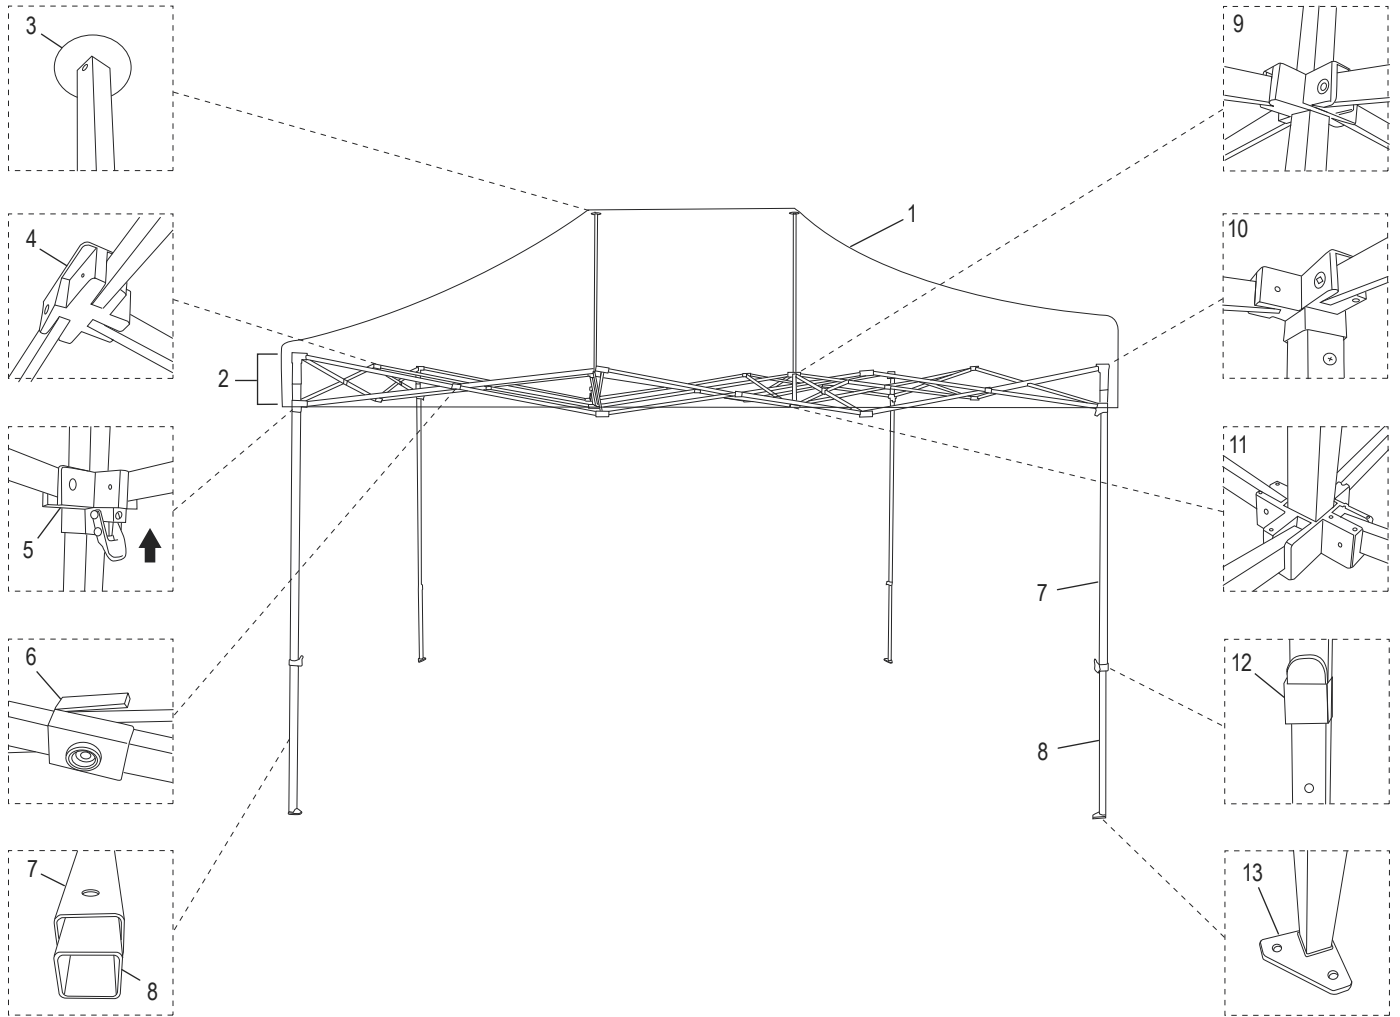

ULINE H-9107

**CARPA CON ARMAZÓN
DE ACERO – 10 x 15'**

800-295-5510

uline.mx

CUBIERTA PARA CARPA

#	DESCRIPCIÓN	CANT.	NO. DE PARTE DE ULINE	NO. DE PARTE DEL FABRICANTE
1	Cubierta para Carpa de 10 x 15' – Blanca	1	H-9115	INAT15WH