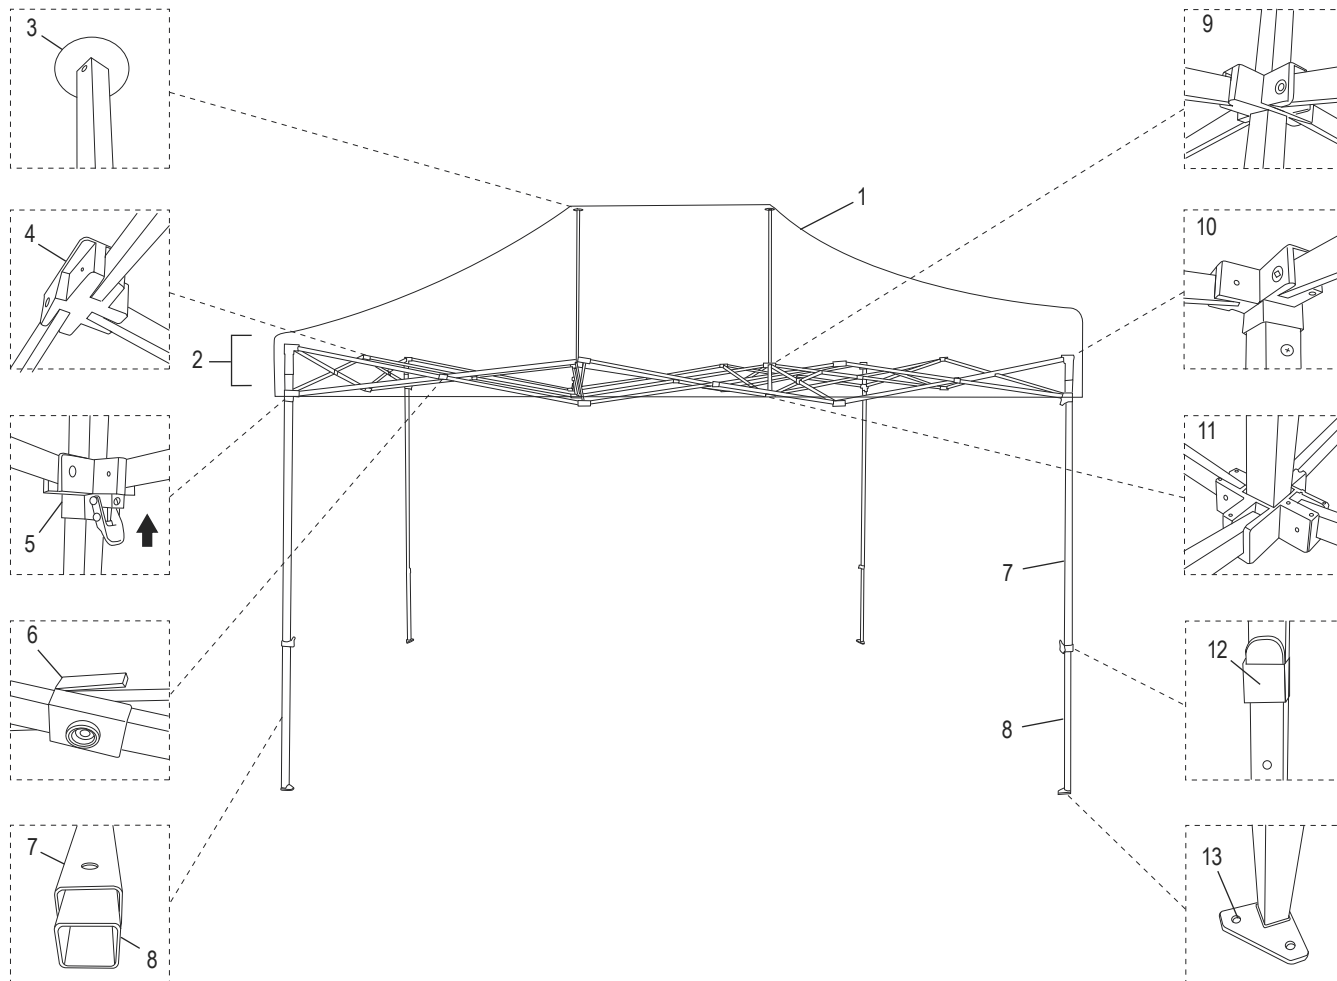

ULINE H-9108
CARPA CON ARMAZÓN
DE ALUMINIO – 10 x 15'

800-295-5510
uline.mx

CUBIERTA PARA CARPA

#	DESCRIPCIÓN	CANT.	NO. DE PARTE DE ULINE	NO. DE PARTE DEL FABRICANTE
1	Cubierta para Carpa de 10 x 15' – Blanca	1	H-9115	INAT15WH