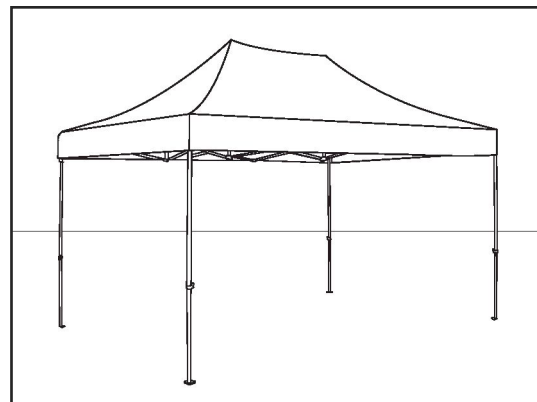

ULINE H-9108
ALUMINUM FRAME
CANOPY – 10 x 15'

1-800-295-5510
 uline.com

CANOPY TOP

#	DESCRIPTION	QTY.	ULINE PART NO.	MFG. PART NO.
1	10 x 15' Canopy Top – White	1	H-9115	INAT15WH

ULINE H-9108
**ALUMINUM FRAME
CANOPY – 10 x 15'**

1-800-295-5510
uline.com

ALUMINUM FRAME CANOPY PARTS

#	DESCRIPTION	QTY.	ULINE PART NO.	MFG. PART NO.
2	10 x 15' Aluminum Canopy Frame	1	-----	TTALSH15-F
3	Dome Cap	2	H-2675-DMCAP	H-9108-3
4	3P Joint (Part of a Kit)	12	H-7265-HDWQ	H-9108-4
5	Autoslider (Part of a Kit)	4	H-7265-HDWQ	H-9108-5
6	Truss Connector (Part of a Kit)	17	H-7265-HDWQ	TTALSH15-E
7	Upper Leg	4	H-2675-UPPER	TTALSH15-B
8	Lower Leg	4	H-2675-LOWER	TTALSH15-C
9	Peak Slider (Part of a Kit)	2	H-7265-HDWQ	H-9108-9
10	2P End Cap (Part of a Kit)	4	H-7265-HDWQ	TTALSH15-H
11	Peak Beam Cap (Part of a Kit)	2	H-7265-HDWQ	TTALSH15-O
12	Leg Adjuster	4	H-2675LGADJ	TTALSH15-G
13	Foot Pad	4	H-2675FTPDQ	H-9108-13
	Joint Hardware For Canopy Kit (Not Shown) Includes: <ul style="list-style-type: none"> • 3P Joint #4 (8) • Autoslider #5 (4) • Truss Connector #6 (12) • Peak Slider #9 (3) • 2P End Cap #10 (4) • Peak Beam Cap #11 (3) 	1	H-7265-HDWQ	H-7265-HDWQ
	Plastic Connector Screw For Canopy (Not Shown)	1	H-2675-SCRWQ	H-9108-PC
	10 x 15' Instant Canopy Roller Bag (Not Shown)	1	H-9111	INAT15RB
	Canopy Weight Discs (Not Shown)	1	H-8015	U0041
	10 x 15' Instant Canopy Side Walls (Not Shown)	1	H-9113	INASW4P15WH

ULINE H-9108
CARPA CON ARMAZÓN
DE ALUMINIO – 10 x 15'

800-295-5510
 uline.mx

CUBIERTA PARA CARPA

#	DESCRIPCIÓN	CANT.	NO. DE PARTE DE ULINE	NO. DE PARTE DEL FABRICANTE
1	Cubierta para Carpa de 10 x 15' – Blanca	1	H-9115	INAT15WH