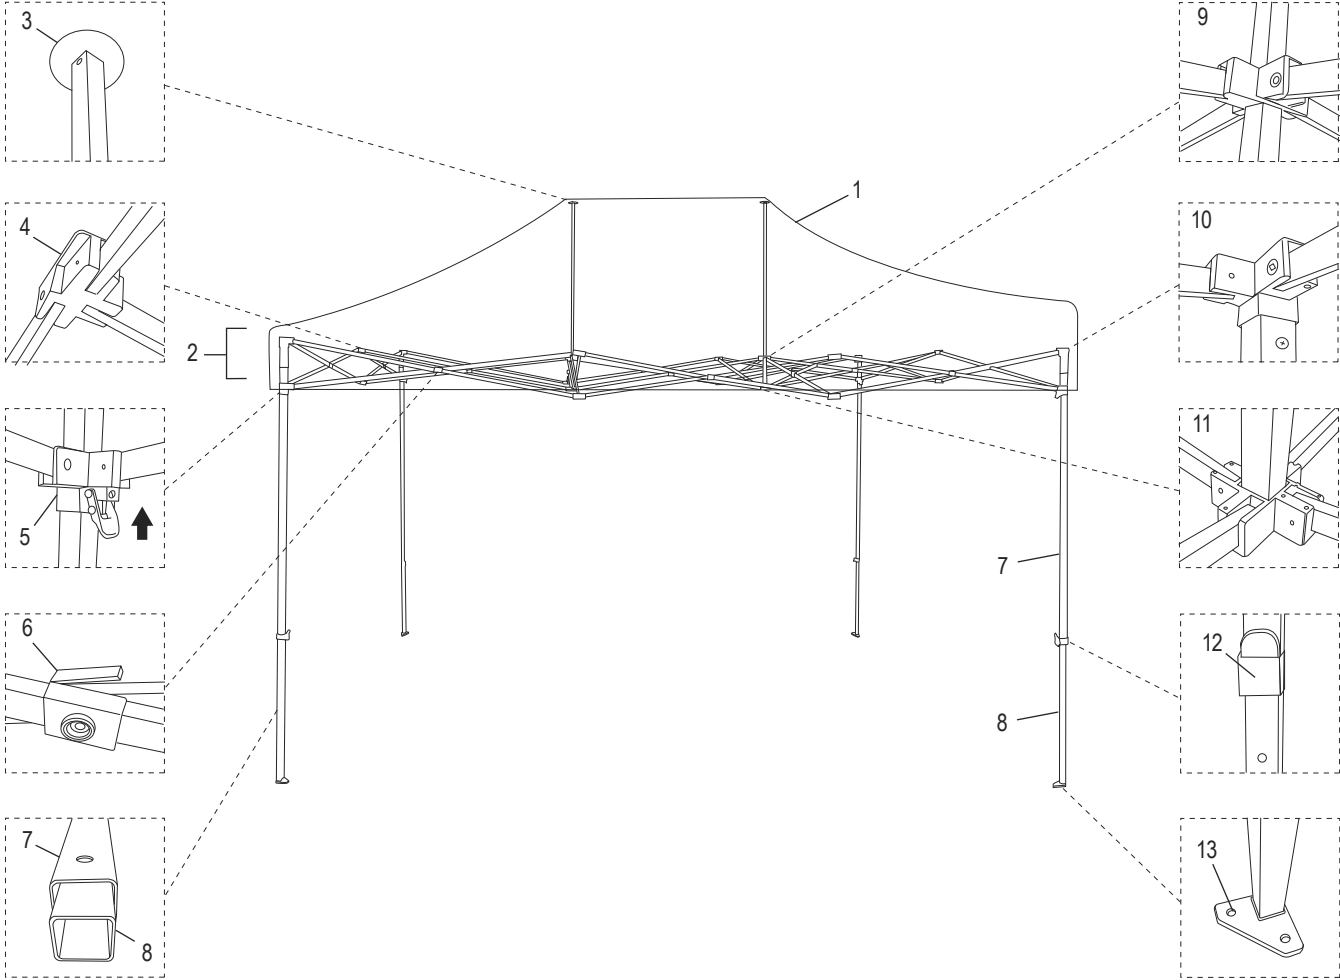

ULINE H-9108
ALUMINUM FRAME
CANOPY – 10 x 15'

1-800-295-5510
 uline.com

CANOPY TOP

#	DESCRIPTION	QTY.	ULINE PART NO.	MFG. PART NO.
1	10 x 15' Canopy Top – White	1	H-9115	INAT15WH

ULINE H-9108
**ALUMINUM FRAME
CANOPY – 10 x 15'**

1-800-295-5510
uline.com

ALUMINUM FRAME CANOPY PARTS

#	DESCRIPTION	QTY.	ULINE PART NO.	MFG. PART NO.
2	10 x 15' Aluminum Canopy Frame	1	-----	TTALSH15-F
3	Dome Cap	2	H-2675-DMCAP	H-9108-3
4	3P Joint (Part of a Kit)	12	H-7265-HDWQ	H-9108-4
5	Autoslider (Part of a Kit)	4	H-7265-HDWQ	H-9108-5
6	Truss Connector (Part of a Kit)	17	H-7265-HDWQ	TTALSH15-E
7	Upper Leg	4	H-2675-UPPER	TTALSH15-B
8	Lower Leg	4	H-2675-LOWER	TTALSH15-C
9	Peak Slider (Part of a Kit)	2	H-7265-HDWQ	H-9108-9
10	2P End Cap (Part of a Kit)	4	H-7265-HDWQ	TTALSH15-H
11	Peak Beam Cap (Part of a Kit)	2	H-7265-HDWQ	TTALSH15-O
12	Leg Adjuster	4	H-2675LGADJ	TTALSH15-G
13	Foot Pad	4	H-2675FTPDQ	H-9108-13
	Joint Hardware For Canopy Kit (Not Shown) Includes: <ul style="list-style-type: none"> • 3P Joint #4 (8) • Autoslider #5 (4) • Truss Connector #6 (12) • Peak Slider #9 (3) • 2P End Cap #10 (4) • Peak Beam Cap #11 (3) 	1	H-7265-HDWQ	H-7265-HDWQ
	Plastic Connector Screw For Canopy (Not Shown)	1	H-2675-SCRWQ	H-9108-PC
	10 x 15' Instant Canopy Roller Bag (Not Shown)	1	H-9111	INAT15RB
	Canopy Weight Discs (Not Shown)	1	H-8015	U0041
	10 x 15' Instant Canopy Side Walls (Not Shown)	1	H-9113	INASW4P15WH