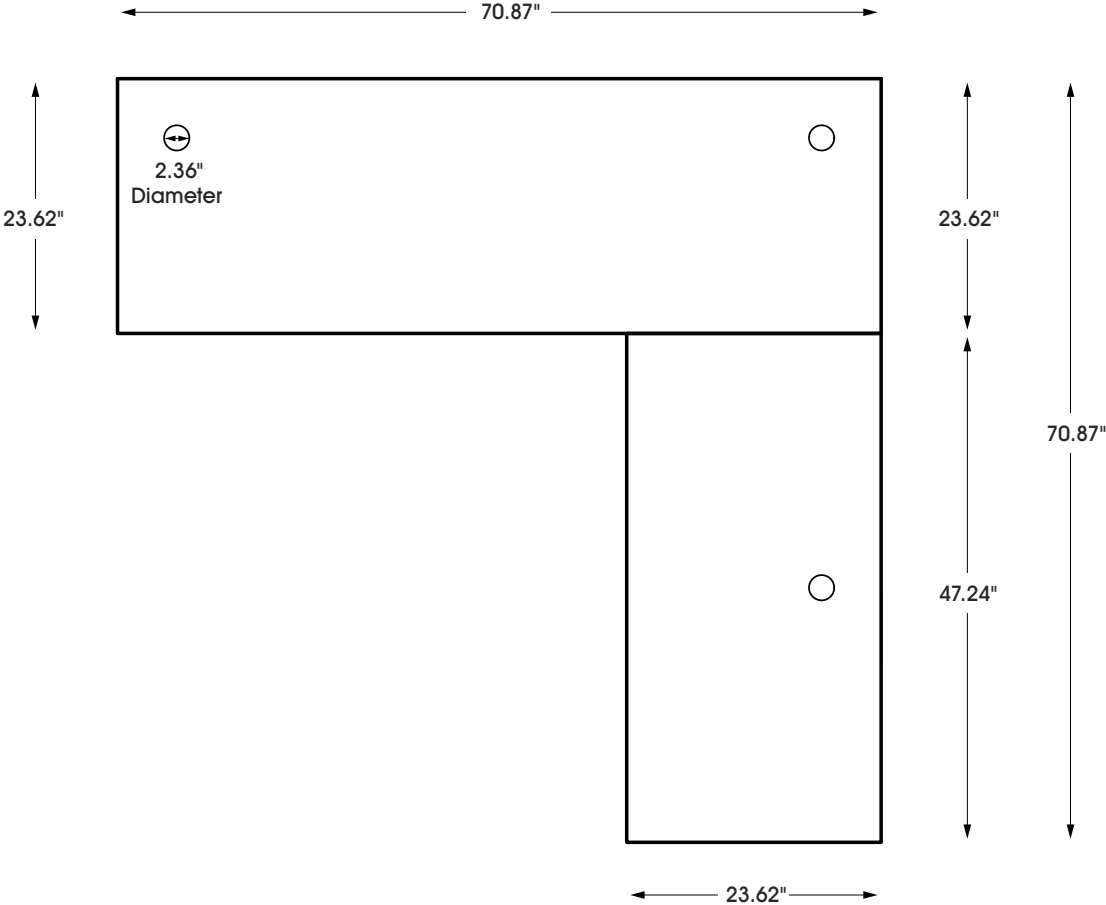

ULINE H-10356
METRO OFFICE L-DESK
72 x 72"

1-800-295-5510
uline.com

OUTSIDE VIEW

INSIDE VIEW

TOP VIEW

ULINE

1-800-295-5510
uline.com