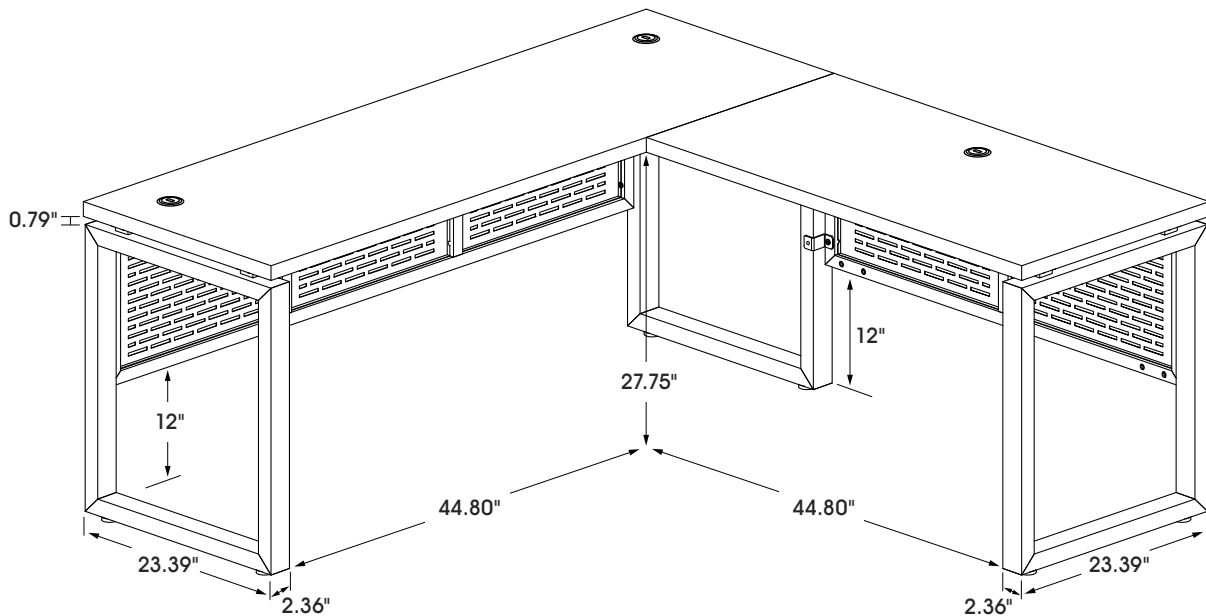

ULINE H-10356
METRO OFFICE L-DESK
72 x 72"

1-800-295-5510
uline.com

OUTSIDE VIEW

INSIDE VIEW

TOP VIEW

ULINE

1-800-295-5510
uline.com