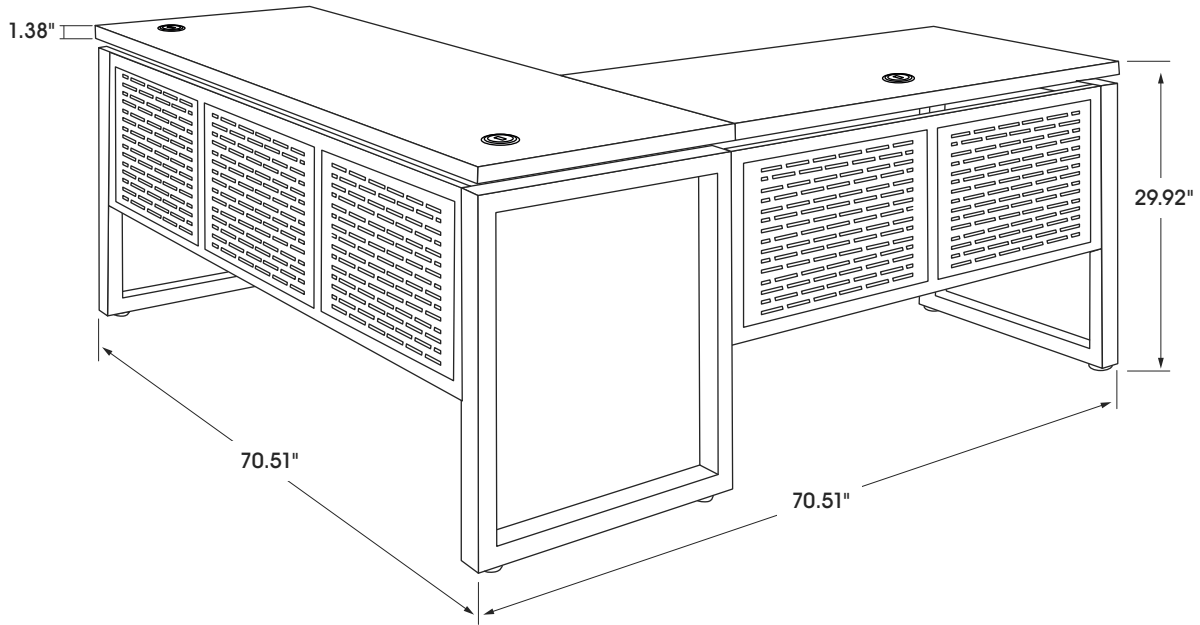

ULINE H-10356
METRO OFFICE L-DESK
72 x 72"

1-800-295-5510
uline.com

OUTSIDE VIEW

INSIDE VIEW

TOP VIEW

ULINE

1-800-295-5510
uline.com