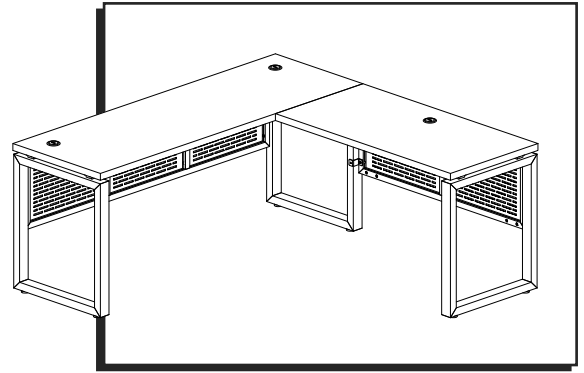

ULINE H-10356
METRO OFFICE L-DESK
72 x 72"

1-800-295-5510
uline.com

OUTSIDE VIEW

INSIDE VIEW

TOP VIEW

ULINE

1-800-295-5510
uline.com