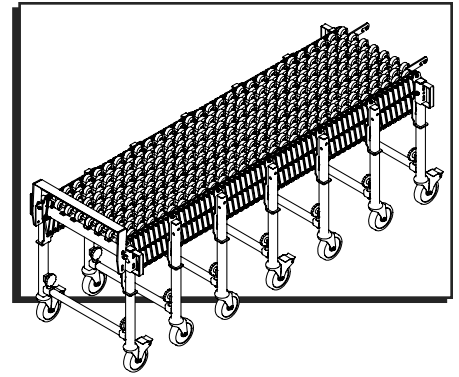

ULINE H-6874
EXPANDABLE CONVEYOR –
18" x 24'

1-800-295-5510
 uline.com

COMPRESSED VIEW

SIDE VIEW

END VIEW

SPECIFICATIONS

LENGTH		HEIGHT		WIDTH BETWEEN FRAME
COMPRESSED	EXTENDED	LEGS COLLAPSED	LEGS EXTENDED	
6'	24'	28.50"	41.50"	19.61"

ULINE H-6874
EXPANDABLE CONVEYOR –
18" x 24'

1-800-295-5510
uline.com

EXPANDED VIEW

SIDE VIEW

TOP VIEW