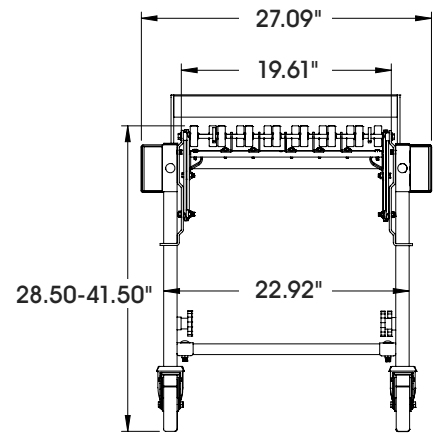

ULINE H-6874
EXPANDABLE CONVEYOR –
18" x 24'

1-800-295-5510
 uline.com

COMPRESSED VIEW

SIDE VIEW

END VIEW

SPECIFICATIONS

LENGTH		HEIGHT		WIDTH BETWEEN FRAME
COMPRESSED	EXTENDED	LEGS COLLAPSED	LEGS EXTENDED	
6'	24'	28.50"	41.50"	19.61"

ULINE H-6874
EXPANDABLE CONVEYOR –
18" x 24'

1-800-295-5510
uline.com

EXPANDED VIEW

SIDE VIEW

TOP VIEW