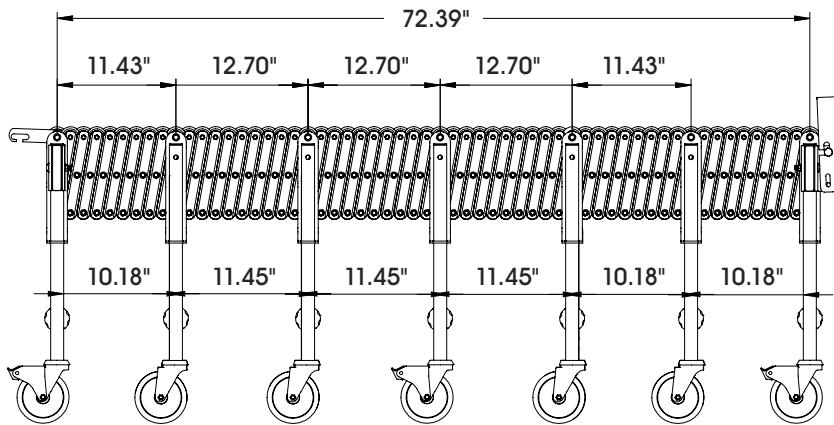

ULINE H-6874
EXPANDABLE CONVEYOR –
18" x 24'

1-800-295-5510
 uline.com

COMPRESSED VIEW

SIDE VIEW

END VIEW

SPECIFICATIONS

LENGTH		HEIGHT		WIDTH BETWEEN FRAME
COMPRESSED	EXTENDED	LEGS COLLAPSED	LEGS EXTENDED	
6'	24'	28.50"	41.50"	19.61"

ULINE H-6874
EXPANDABLE CONVEYOR –
18" x 24'

1-800-295-5510
uline.com

EXPANDED VIEW

SIDE VIEW

TOP VIEW