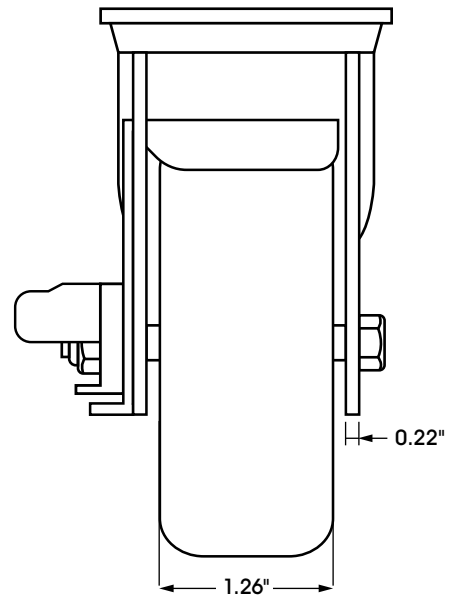

**ULINE H-7444SWB**  
**4 x 1 1/4" STAINLESS STEEL**  
**SWIVEL CASTER WITH BRAKE**

1-800-295-5510  
 uline.com

PLATE DIMENSIONS

SIDE VIEW

FRONT VIEW

**SPECIFICATIONS**

MODEL #	MATERIAL	OPERATING TEMPERATURE	WHEEL HARDNESS	DESCRIPTION	CAPACITY	SIZE (DIAM. x W)
H-7444SWB	Polyolefin	-20° to 180°F	65 (Shore D Scale)	Swivel with Brake	275 lbs.	4 x 1 1/4"