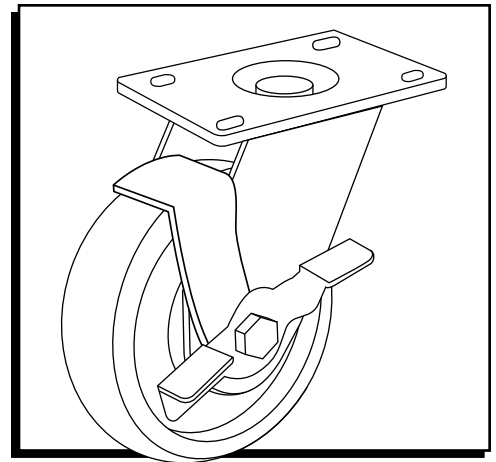

**ULINE H-7444SWB**  
**4 x 1 1/4" STAINLESS STEEL**  
**SWIVEL CASTER WITH BRAKE**

1-800-295-5510  
 uline.com

PLATE DIMENSIONS

SIDE VIEW

FRONT VIEW

**SPECIFICATIONS**

MODEL #	MATERIAL	OPERATING TEMPERATURE	WHEEL HARDNESS	DESCRIPTION	CAPACITY	SIZE (DIAM. x W)
H-7444SWB	Polyolefin	-20° to 180°F	65 (Shore D Scale)	Swivel with Brake	275 lbs.	4 x 1 1/4"