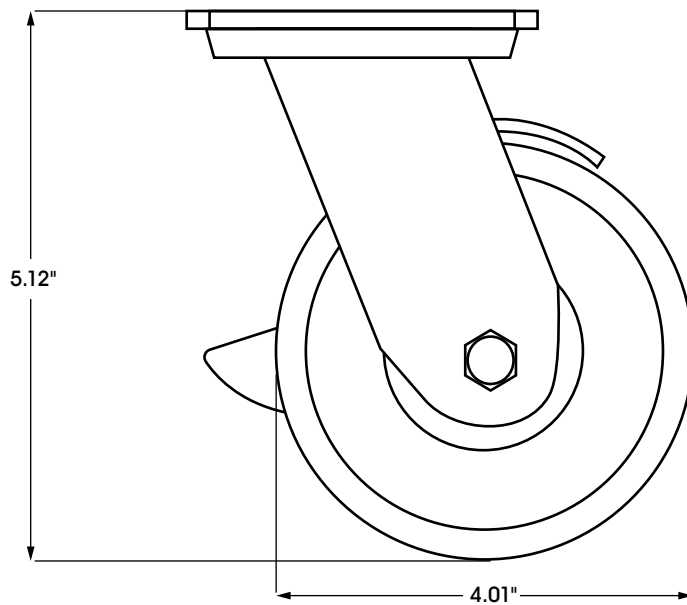

**ULINE H-7444SWB**  
**4 x 1 1/4" STAINLESS STEEL**  
**SWIVEL CASTER WITH BRAKE**

1-800-295-5510  
 uline.com

PLATE DIMENSIONS

SIDE VIEW

FRONT VIEW

**SPECIFICATIONS**

MODEL #	MATERIAL	OPERATING TEMPERATURE	WHEEL HARDNESS	DESCRIPTION	CAPACITY	SIZE (DIAM. x W)
H-7444SWB	Polyolefin	-20° to 180°F	65 (Shore D Scale)	Swivel with Brake	275 lbs.	4 x 1 1/4"