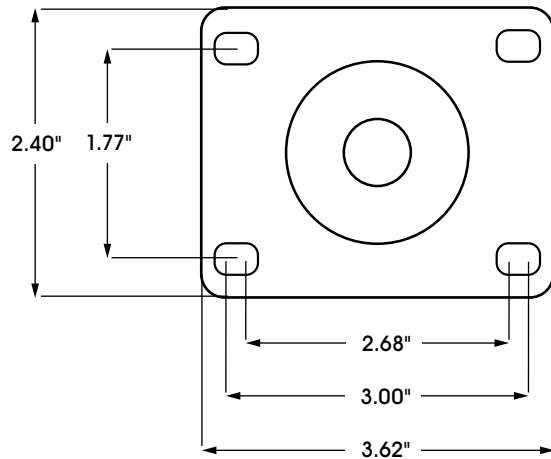

**ULINE H-7444SWB**  
**4 x 1 1/4" STAINLESS STEEL**  
**SWIVEL CASTER WITH BRAKE**

1-800-295-5510  
 uline.com

PLATE DIMENSIONS

SIDE VIEW

FRONT VIEW

**SPECIFICATIONS**

MODEL #	MATERIAL	OPERATING TEMPERATURE	WHEEL HARDNESS	DESCRIPTION	CAPACITY	SIZE (DIAM. x W)
H-7444SWB	Polyolefin	-20° to 180°F	65 (Shore D Scale)	Swivel with Brake	275 lbs.	4 x 1 1/4"