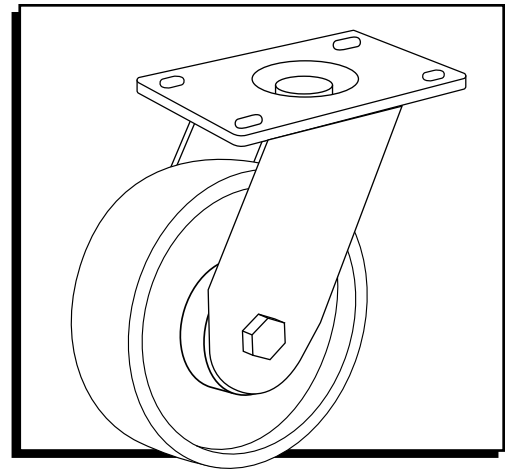

ULINE H-7444S

**4 x 1¼" STAINLESS STEEL
SWIVEL CASTER**

1-800-295-5510
uline.com

PLATE DIMENSIONS

SIDE VIEW

FRONT VIEW

SPECIFICATIONS

| MODEL # | MATERIAL | OPERATING TEMPERATURE | WHEEL HARDNESS | DESCRIPTION | CAPACITY | SIZE (DIAM. x W) |
|---------|------------|-----------------------|--------------------|-------------|----------|------------------|
| H-7444S | Polyolefin | -20° to 180°F | 65 (Shore D Scale) | Swivel | 275 lbs. | 4 x 1¼" |