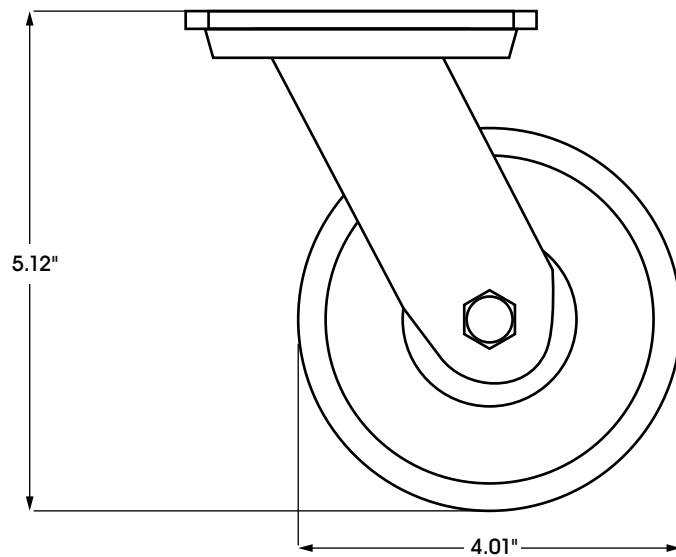

ULINE H-7444S

**4 x 1¼" STAINLESS STEEL
SWIVEL CASTER**

1-800-295-5510
uline.com

PLATE DIMENSIONS

SIDE VIEW

FRONT VIEW

SPECIFICATIONS

| MODEL # | MATERIAL | OPERATING TEMPERATURE | WHEEL HARDNESS | DESCRIPTION | CAPACITY | SIZE (DIAM. x W) |
|---------|------------|-----------------------|--------------------|-------------|----------|------------------|
| H-7444S | Polyolefin | -20° to 180°F | 65 (Shore D Scale) | Swivel | 275 lbs. | 4 x 1¼" |