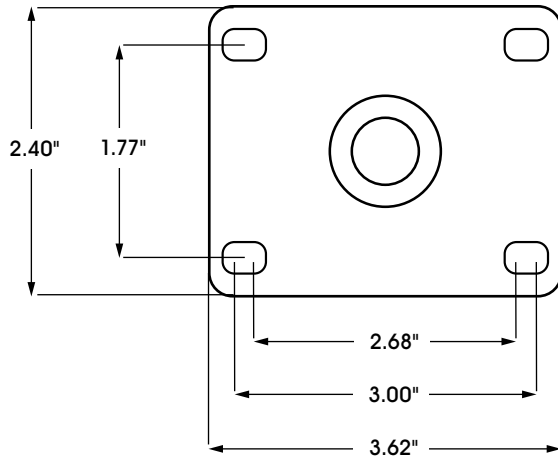

ULINE H-7444S

**4 x 1¼" STAINLESS STEEL
SWIVEL CASTER**

1-800-295-5510
uline.com

PLATE DIMENSIONS

SIDE VIEW

FRONT VIEW

SPECIFICATIONS

| MODEL # | MATERIAL | OPERATING TEMPERATURE | WHEEL HARDNESS | DESCRIPTION | CAPACITY | SIZE (DIAM. x W) |
|---------|------------|-----------------------|--------------------|-------------|----------|------------------|
| H-7444S | Polyolefin | -20° to 180°F | 65 (Shore D Scale) | Swivel | 275 lbs. | 4 x 1¼" |