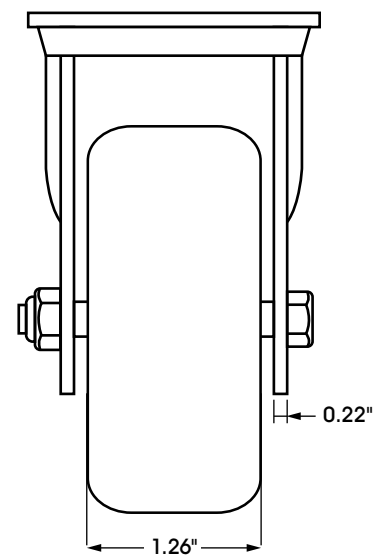

ULINE H-7444S

**4 x 1¼" STAINLESS STEEL
SWIVEL CASTER**

1-800-295-5510
uline.com

PLATE DIMENSIONS

SIDE VIEW

FRONT VIEW

SPECIFICATIONS

| MODEL # | MATERIAL | OPERATING TEMPERATURE | WHEEL HARDNESS | DESCRIPTION | CAPACITY | SIZE (DIAM. x W) |
|---------|------------|-----------------------|--------------------|-------------|----------|------------------|
| H-7444S | Polyolefin | -20° to 180°F | 65 (Shore D Scale) | Swivel | 275 lbs. | 4 x 1¼" |