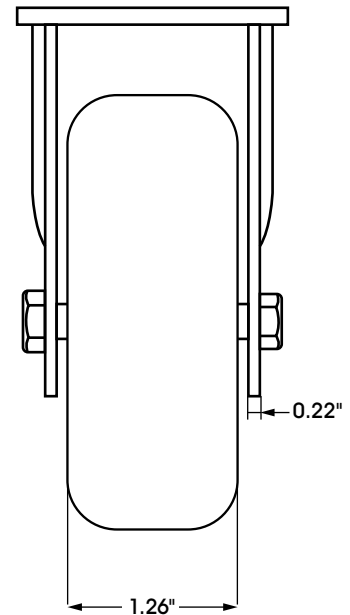

**ULINE H-7445R**  
**5 x 1¼" STAINLESS STEEL**  
**RIGID CASTER**

1-800-295-5510  
 uline.com

PLATE DIMENSIONS

SIDE VIEW

FRONT VIEW

**SPECIFICATIONS**

MODEL #	MATERIAL	OPERATING TEMPERATURE	WHEEL HARDNESS	DESCRIPTION	CAPACITY	SIZE (DIAM. x W)
H-7445R	Polyolefin	-20° to 180°F	65 (Shore D Scale)	Rigid	300 lbs.	5 x 1¼"