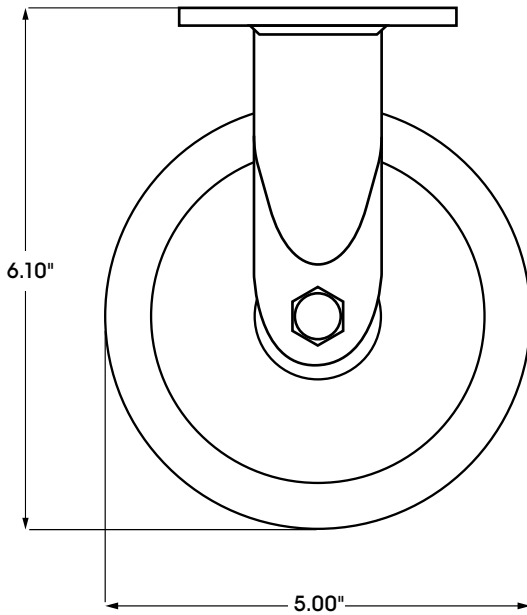

**ULINE H-7445R**  
**5 x 1¼" STAINLESS STEEL**  
**RIGID CASTER**

1-800-295-5510  
 uline.com

PLATE DIMENSIONS

SIDE VIEW

FRONT VIEW

**SPECIFICATIONS**

MODEL #	MATERIAL	OPERATING TEMPERATURE	WHEEL HARDNESS	DESCRIPTION	CAPACITY	SIZE (DIAM. x W)
H-7445R	Polyolefin	-20° to 180°F	65 (Shore D Scale)	Rigid	300 lbs.	5 x 1¼"