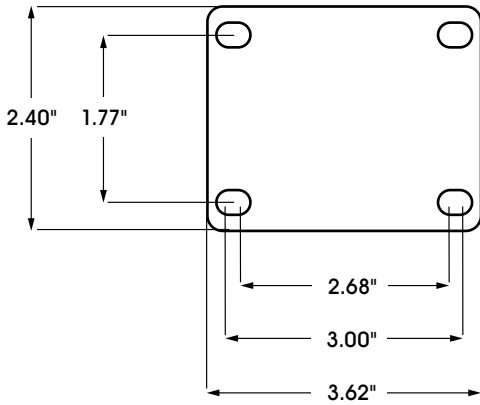

**ULINE H-7445R**  
**5 x 1¼" STAINLESS STEEL**  
**RIGID CASTER**

1-800-295-5510  
 uline.com

PLATE DIMENSIONS

SIDE VIEW

FRONT VIEW

**SPECIFICATIONS**

MODEL #	MATERIAL	OPERATING TEMPERATURE	WHEEL HARDNESS	DESCRIPTION	CAPACITY	SIZE (DIAM. x W)
H-7445R	Polyolefin	-20° to 180°F	65 (Shore D Scale)	Rigid	300 lbs.	5 x 1¼"