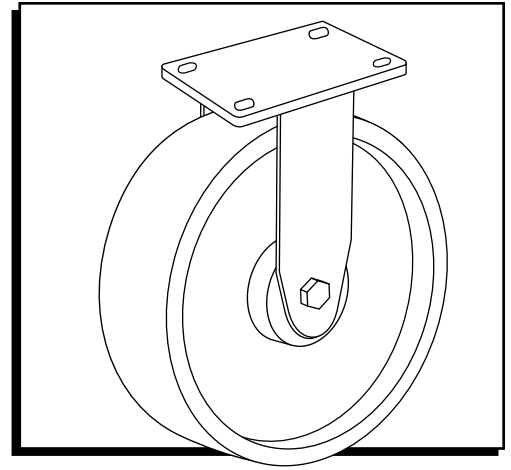

**ULINE H-7445R**  
**5 x 1¼" STAINLESS STEEL**  
**RIGID CASTER**

1-800-295-5510  
 uline.com

PLATE DIMENSIONS

SIDE VIEW

FRONT VIEW

**SPECIFICATIONS**

MODEL #	MATERIAL	OPERATING TEMPERATURE	WHEEL HARDNESS	DESCRIPTION	CAPACITY	SIZE (DIAM. x W)
H-7445R	Polyolefin	-20° to 180°F	65 (Shore D Scale)	Rigid	300 lbs.	5 x 1¼"