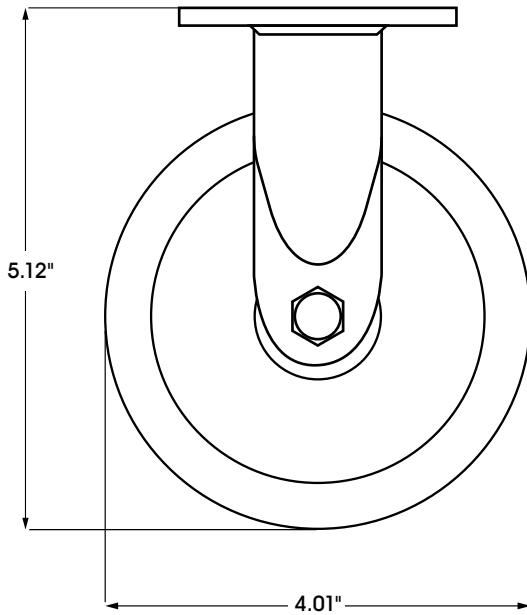

**ULINE H-7446R**  
**4 x 1 1/4" STAINLESS STEEL**  
**RIGID CASTER**

1-800-295-5510  
 uline.com

PLATE DIMENSIONS

SIDE VIEW

FRONT VIEW

**SPECIFICATIONS**

MODEL #	MATERIAL	OPERATING TEMPERATURE	WHEEL HARDNESS	DESCRIPTION	CAPACITY	SIZE (DIAM. x W)
H-7446R	Rubber	-40° to 180°F	65 (Shore A Scale)	Rigid	275 lbs.	4 x 1 1/4"