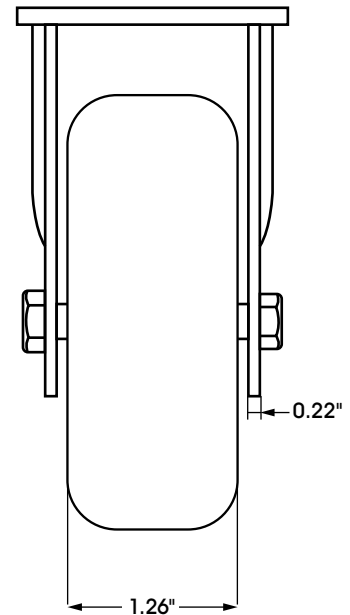

**ULINE H-7446R**  
**4 x 1 1/4" STAINLESS STEEL**  
**RIGID CASTER**

1-800-295-5510  
 uline.com

PLATE DIMENSIONS

SIDE VIEW

FRONT VIEW

**SPECIFICATIONS**

MODEL #	MATERIAL	OPERATING TEMPERATURE	WHEEL HARDNESS	DESCRIPTION	CAPACITY	SIZE (DIAM. x W)
H-7446R	Rubber	-40° to 180°F	65 (Shore A Scale)	Rigid	275 lbs.	4 x 1 1/4"