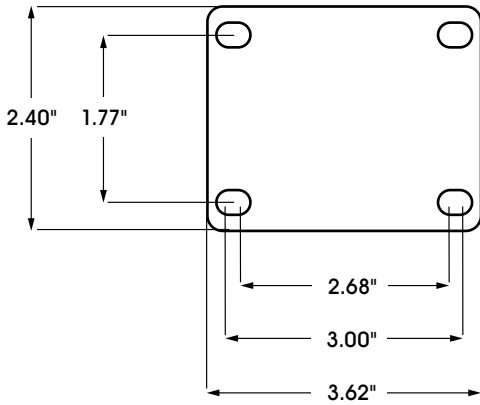

**ULINE H-7446R**  
**4 x 1 1/4" STAINLESS STEEL**  
**RIGID CASTER**

1-800-295-5510  
 uline.com

PLATE DIMENSIONS

SIDE VIEW

FRONT VIEW

**SPECIFICATIONS**

MODEL #	MATERIAL	OPERATING TEMPERATURE	WHEEL HARDNESS	DESCRIPTION	CAPACITY	SIZE (DIAM. x W)
H-7446R	Rubber	-40° to 180°F	65 (Shore A Scale)	Rigid	275 lbs.	4 x 1 1/4"