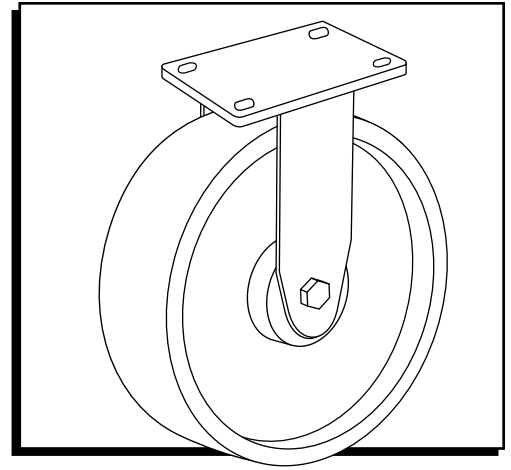

**ULINE H-7446R**  
**4 x 1 1/4" STAINLESS STEEL**  
**RIGID CASTER**

1-800-295-5510  
 uline.com

PLATE DIMENSIONS

SIDE VIEW

FRONT VIEW

**SPECIFICATIONS**

MODEL #	MATERIAL	OPERATING TEMPERATURE	WHEEL HARDNESS	DESCRIPTION	CAPACITY	SIZE (DIAM. x W)
H-7446R	Rubber	-40° to 180°F	65 (Shore A Scale)	Rigid	275 lbs.	4 x 1 1/4"