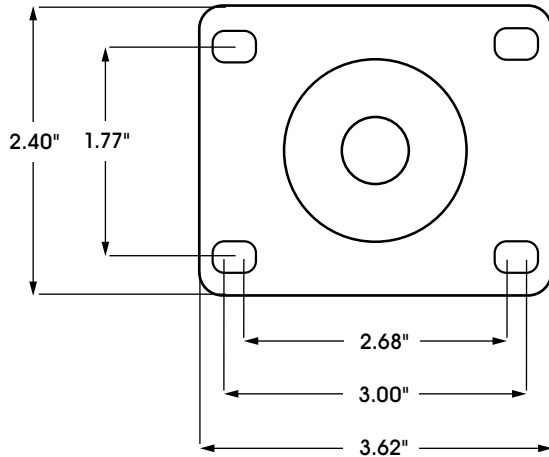

ULINE H-7446SWB
4 x 1¼" STAINLESS STEEL
SWIVEL CASTER WITH BRAKE

1-800-295-5510
 uline.com

PLATE DIMENSIONS

SIDE VIEW

FRONT VIEW

SPECIFICATIONS

MODEL #	MATERIAL	OPERATING TEMPERATURE	WHEEL HARDNESS	DESCRIPTION	CAPACITY	SIZE (DIAM. x W)
H-7446SWB	Rubber	-40° to 180°F	65 (Shore A Scale)	Swivel with Brake	275 lbs.	4 x 1¼"