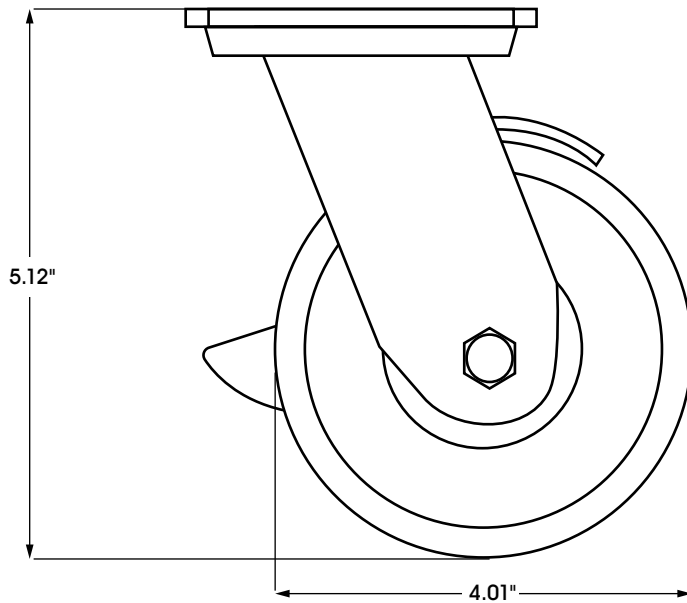

ULINE H-7446SWB
4 x 1¼" STAINLESS STEEL
SWIVEL CASTER WITH BRAKE

1-800-295-5510
 uline.com

PLATE DIMENSIONS

SIDE VIEW

FRONT VIEW

SPECIFICATIONS

MODEL #	MATERIAL	OPERATING TEMPERATURE	WHEEL HARDNESS	DESCRIPTION	CAPACITY	SIZE (DIAM. x W)
H-7446SWB	Rubber	-40° to 180°F	65 (Shore A Scale)	Swivel with Brake	275 lbs.	4 x 1¼"