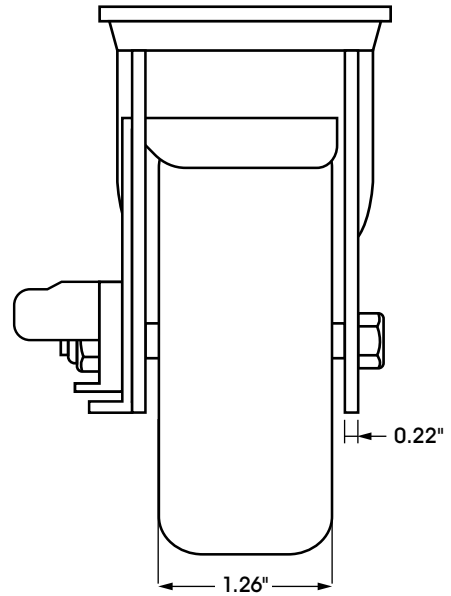

ULINE H-7446SWB
4 x 1¼" STAINLESS STEEL
SWIVEL CASTER WITH BRAKE

1-800-295-5510
 uline.com

PLATE DIMENSIONS

SIDE VIEW

FRONT VIEW

SPECIFICATIONS

MODEL #	MATERIAL	OPERATING TEMPERATURE	WHEEL HARDNESS	DESCRIPTION	CAPACITY	SIZE (DIAM. x W)
H-7446SWB	Rubber	-40° to 180°F	65 (Shore A Scale)	Swivel with Brake	275 lbs.	4 x 1¼"