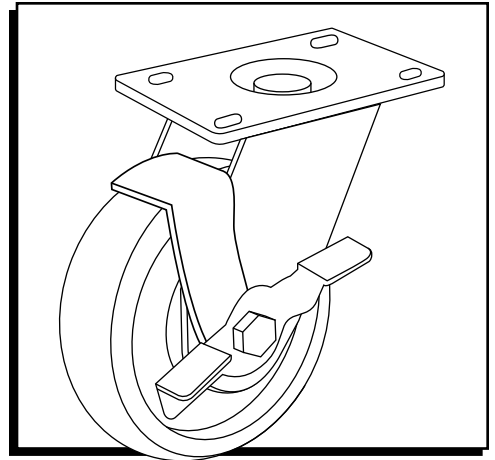

ULINE H-7446SWB
4 x 1¼" STAINLESS STEEL
SWIVEL CASTER WITH BRAKE

1-800-295-5510
 uline.com

PLATE DIMENSIONS

SIDE VIEW

FRONT VIEW

SPECIFICATIONS

MODEL #	MATERIAL	OPERATING TEMPERATURE	WHEEL HARDNESS	DESCRIPTION	CAPACITY	SIZE (DIAM. x W)
H-7446SWB	Rubber	-40° to 180°F	65 (Shore A Scale)	Swivel with Brake	275 lbs.	4 x 1¼"