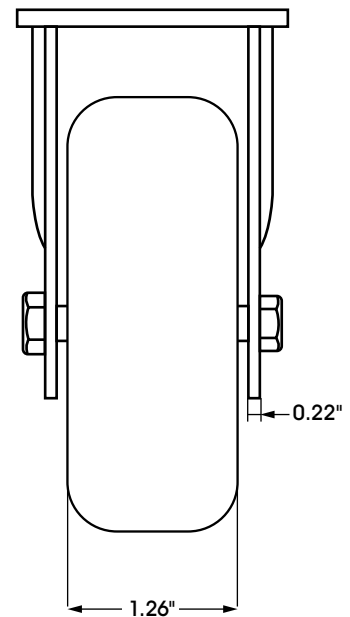

ULINE H-7447R

**5 x 1¼" STAINLESS STEEL
RIGID CASTER**

1-800-295-5510
uline.com

PLATE DIMENSIONS

SIDE VIEW

FRONT VIEW

SPECIFICATIONS

MODEL #	MATERIAL	OPERATING TEMPERATURE	WHEEL HARDNESS	DESCRIPTION	CAPACITY	SIZE (DIAM. x W)
H-7447R	Rubber	-40° to 180°F	65 (Shore A Scale)	Rigid	300 lbs.	5 x 1¼"