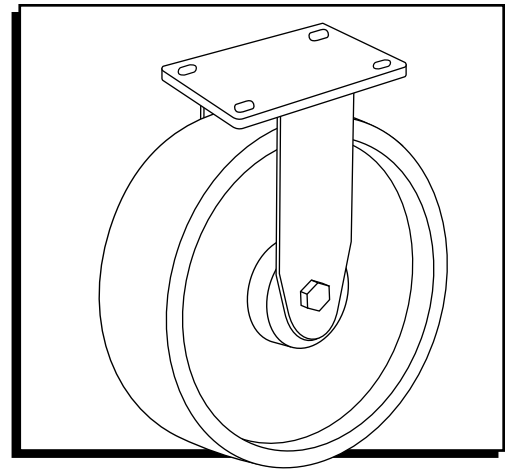

ULINE H-7447R

**5 x 1¼" STAINLESS STEEL
RIGID CASTER**

1-800-295-5510
uline.com

PLATE DIMENSIONS

SIDE VIEW

FRONT VIEW

SPECIFICATIONS

MODEL #	MATERIAL	OPERATING TEMPERATURE	WHEEL HARDNESS	DESCRIPTION	CAPACITY	SIZE (DIAM. x W)
H-7447R	Rubber	-40° to 180°F	65 (Shore A Scale)	Rigid	300 lbs.	5 x 1¼"