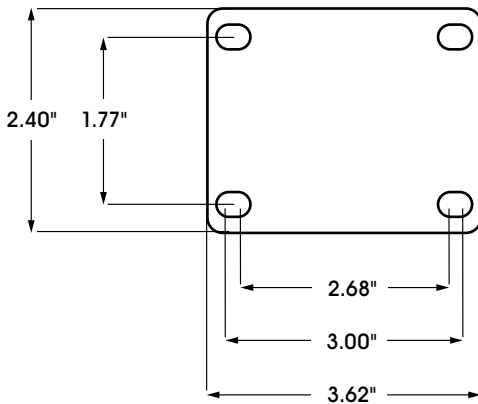

ULINE H-7447R

**5 x 1¼" STAINLESS STEEL
RIGID CASTER**

1-800-295-5510
uline.com

PLATE DIMENSIONS

SIDE VIEW

FRONT VIEW

SPECIFICATIONS

MODEL #	MATERIAL	OPERATING TEMPERATURE	WHEEL HARDNESS	DESCRIPTION	CAPACITY	SIZE (DIAM. x W)
H-7447R	Rubber	-40° to 180°F	65 (Shore A Scale)	Rigid	300 lbs.	5 x 1¼"