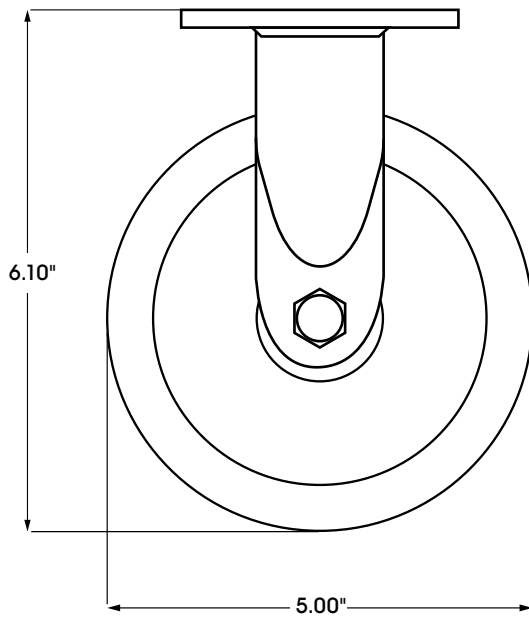

ULINE H-7447R

**5 x 1¼" STAINLESS STEEL
RIGID CASTER**

1-800-295-5510
uline.com

PLATE DIMENSIONS

SIDE VIEW

FRONT VIEW

SPECIFICATIONS

MODEL #	MATERIAL	OPERATING TEMPERATURE	WHEEL HARDNESS	DESCRIPTION	CAPACITY	SIZE (DIAM. x W)
H-7447R	Rubber	-40° to 180°F	65 (Shore A Scale)	Rigid	300 lbs.	5 x 1¼"