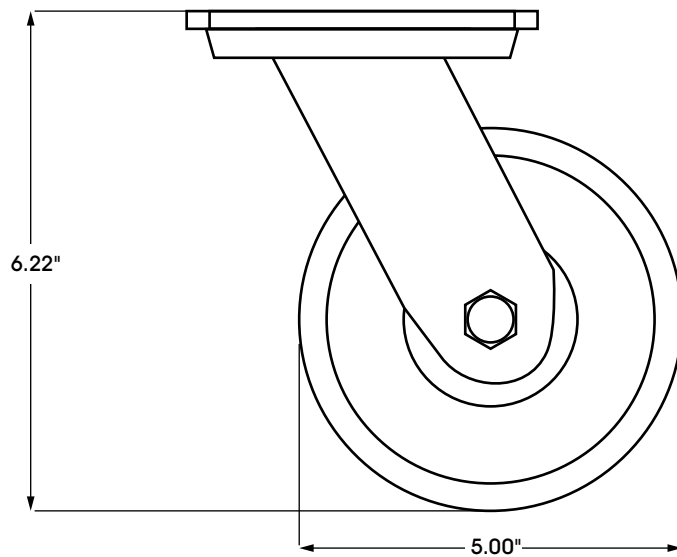

ULINE H-7447S

5 x 1¼" STAINLESS STEEL SWIVEL CASTER

1-800-295-5510
uline.com

PLATE DIMENSIONS

SIDE VIEW

FRONT VIEW

SPECIFICATIONS

MODEL #	MATERIAL	OPERATING TEMPERATURE	WHEEL HARDNESS	DESCRIPTION	CAPACITY	SIZE (DIAM. x W)
H-7447S	Rubber	-40° to 180°F	65 (Shore A Scale)	Swivel	300 lbs.	5 x 1¼"