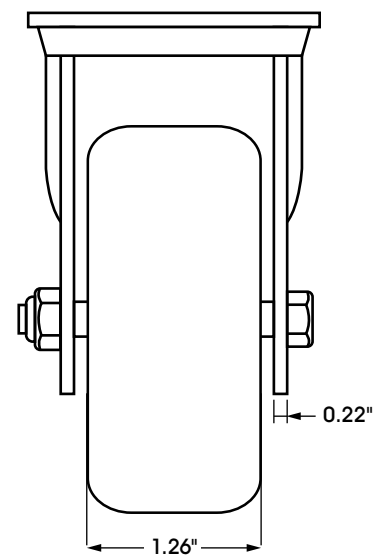

ULINE H-7447S

5 x 1¼" STAINLESS STEEL SWIVEL CASTER

1-800-295-5510
uline.com

PLATE DIMENSIONS

SIDE VIEW

FRONT VIEW

SPECIFICATIONS

MODEL #	MATERIAL	OPERATING TEMPERATURE	WHEEL HARDNESS	DESCRIPTION	CAPACITY	SIZE (DIAM. x W)
H-7447S	Rubber	-40° to 180°F	65 (Shore A Scale)	Swivel	300 lbs.	5 x 1¼"