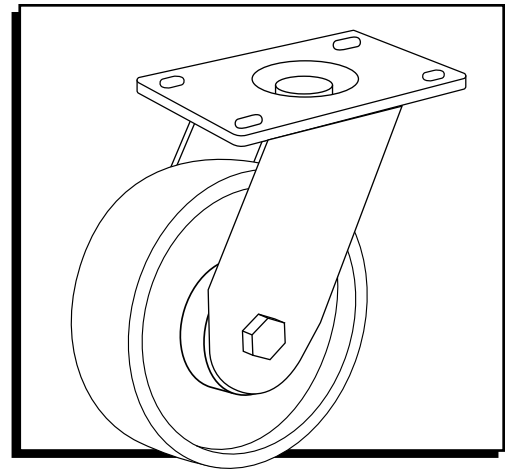

ULINE H-7447S

5 x 1¼" STAINLESS STEEL SWIVEL CASTER

1-800-295-5510
uline.com

PLATE DIMENSIONS

SIDE VIEW

FRONT VIEW

SPECIFICATIONS

MODEL #	MATERIAL	OPERATING TEMPERATURE	WHEEL HARDNESS	DESCRIPTION	CAPACITY	SIZE (DIAM. x W)
H-7447S	Rubber	-40° to 180°F	65 (Shore A Scale)	Swivel	300 lbs.	5 x 1¼"