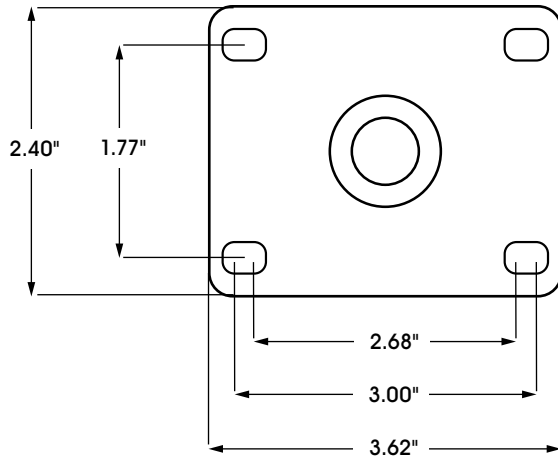

ULINE H-7447S

5 x 1¼" STAINLESS STEEL SWIVEL CASTER

1-800-295-5510
uline.com

PLATE DIMENSIONS

SIDE VIEW

FRONT VIEW

SPECIFICATIONS

MODEL #	MATERIAL	OPERATING TEMPERATURE	WHEEL HARDNESS	DESCRIPTION	CAPACITY	SIZE (DIAM. x W)
H-7447S	Rubber	-40° to 180°F	65 (Shore A Scale)	Swivel	300 lbs.	5 x 1¼"