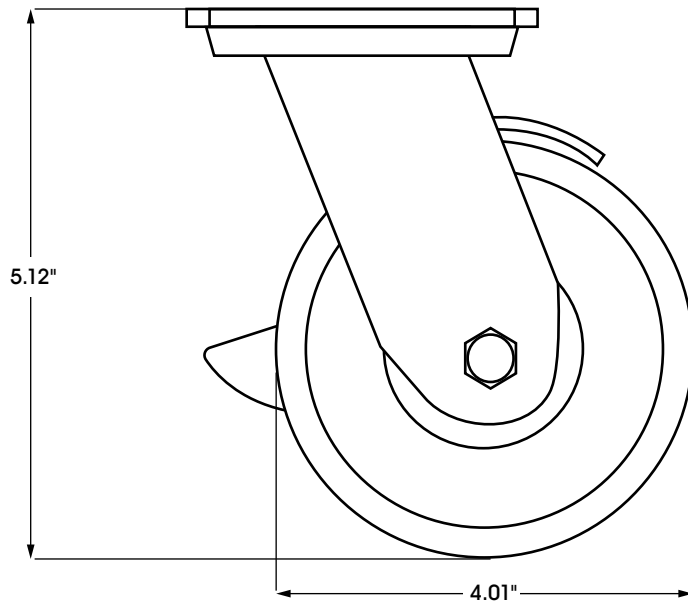

## 4 x 1 1/4" STAINLESS STEEL SWIVEL CASTER WITH BRAKE

1-800-295-5510  
uline.com

PLATE DIMENSIONS

SIDE VIEW

FRONT VIEW

### SPECIFICATIONS

MODEL #	MATERIAL	OPERATING TEMPERATURE	WHEEL HARDNESS	DESCRIPTION	CAPACITY	SIZE (DIAM. x W)
H-7448SWB	Polyurethane	-30° to 180°F	95 (Shore A Scale)	Swivel with Brake	275 lbs.	4 x 1 1/4"