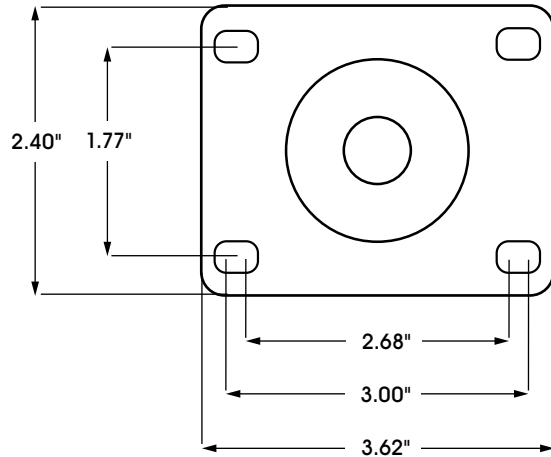

## 4 x 1 1/4" STAINLESS STEEL SWIVEL CASTER WITH BRAKE

1-800-295-5510  
uline.com

PLATE DIMENSIONS

SIDE VIEW

FRONT VIEW

### SPECIFICATIONS

MODEL #	MATERIAL	OPERATING TEMPERATURE	WHEEL HARDNESS	DESCRIPTION	CAPACITY	SIZE (DIAM. x W)
H-7448SWB	Polyurethane	-30° to 180°F	95 (Shore A Scale)	Swivel with Brake	275 lbs.	4 x 1 1/4"