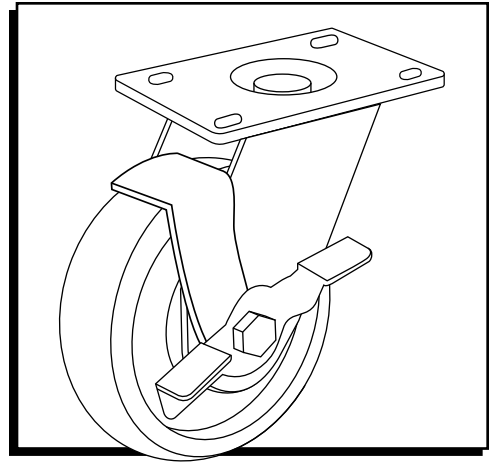

## 4 x 1 1/4" STAINLESS STEEL SWIVEL CASTER WITH BRAKE

1-800-295-5510  
uline.com

PLATE DIMENSIONS

SIDE VIEW

FRONT VIEW

### SPECIFICATIONS

MODEL #	MATERIAL	OPERATING TEMPERATURE	WHEEL HARDNESS	DESCRIPTION	CAPACITY	SIZE (DIAM. x W)
H-7448SWB	Polyurethane	-30° to 180°F	95 (Shore A Scale)	Swivel with Brake	275 lbs.	4 x 1 1/4"