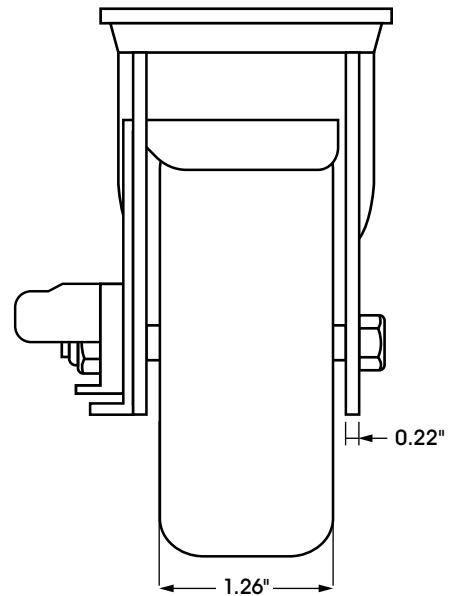

## 4 x 1 1/4" STAINLESS STEEL SWIVEL CASTER WITH BRAKE

1-800-295-5510  
uline.com

PLATE DIMENSIONS

SIDE VIEW

FRONT VIEW

### SPECIFICATIONS

MODEL #	MATERIAL	OPERATING TEMPERATURE	WHEEL HARDNESS	DESCRIPTION	CAPACITY	SIZE (DIAM. x W)
H-7448SWB	Polyurethane	-30° to 180°F	95 (Shore A Scale)	Swivel with Brake	275 lbs.	4 x 1 1/4"