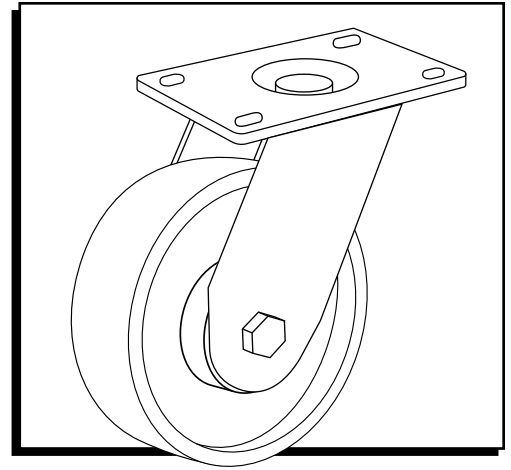

**ULINE** H-7448S

**4 x 1¼" STAINLESS STEEL  
SWIVEL CASTER**

1-800-295-5510  
uline.com

PLATE DIMENSIONS

SIDE VIEW

FRONT VIEW

**SPECIFICATIONS**

MODEL #	MATERIAL	OPERATING TEMPERATURE	WHEEL HARDNESS	DESCRIPTION	CAPACITY	SIZE (DIAM. x W)
H-7448S	Polyurethane	-30° to 180°F	95 (Shore A Scale)	Swivel	275 lbs.	4 x 1¼"