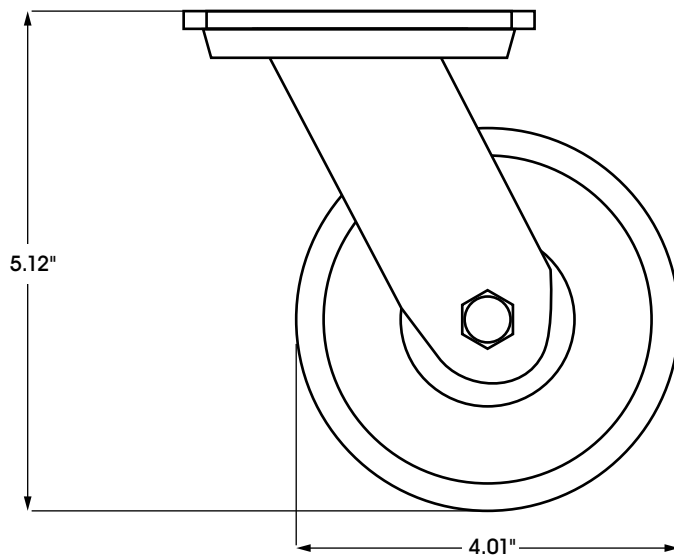

**ULINE** H-7448S

**4 x 1¼" STAINLESS STEEL  
SWIVEL CASTER**

1-800-295-5510  
uline.com

PLATE DIMENSIONS

SIDE VIEW

FRONT VIEW

**SPECIFICATIONS**

MODEL #	MATERIAL	OPERATING TEMPERATURE	WHEEL HARDNESS	DESCRIPTION	CAPACITY	SIZE (DIAM. x W)
H-7448S	Polyurethane	-30° to 180°F	95 (Shore A Scale)	Swivel	275 lbs.	4 x 1¼"