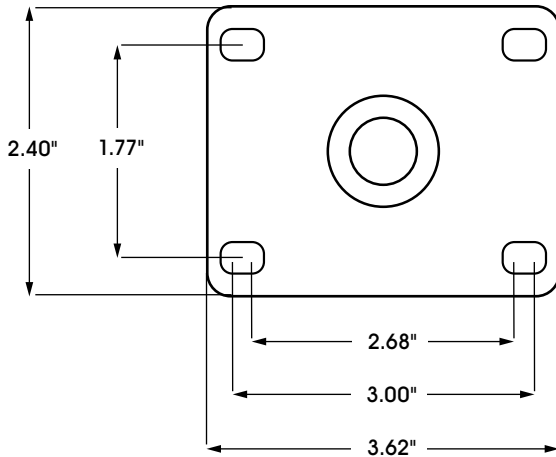

**ULINE** H-7448S

**4 x 1¼" STAINLESS STEEL  
SWIVEL CASTER**

1-800-295-5510  
uline.com

PLATE DIMENSIONS

SIDE VIEW

FRONT VIEW

**SPECIFICATIONS**

MODEL #	MATERIAL	OPERATING TEMPERATURE	WHEEL HARDNESS	DESCRIPTION	CAPACITY	SIZE (DIAM. x W)
H-7448S	Polyurethane	-30° to 180°F	95 (Shore A Scale)	Swivel	275 lbs.	4 x 1¼"