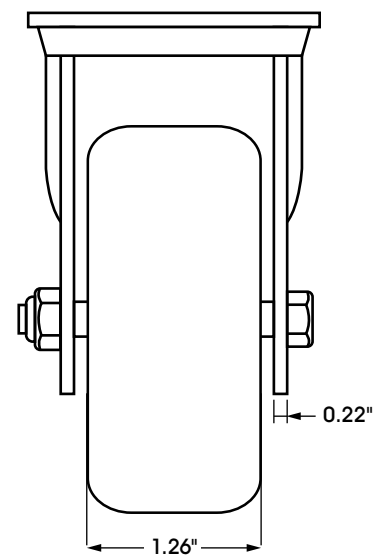

**ULINE** H-7448S

**4 x 1¼" STAINLESS STEEL  
SWIVEL CASTER**

1-800-295-5510  
uline.com

PLATE DIMENSIONS

SIDE VIEW

FRONT VIEW

**SPECIFICATIONS**

MODEL #	MATERIAL	OPERATING TEMPERATURE	WHEEL HARDNESS	DESCRIPTION	CAPACITY	SIZE (DIAM. x W)
H-7448S	Polyurethane	-30° to 180°F	95 (Shore A Scale)	Swivel	275 lbs.	4 x 1¼"