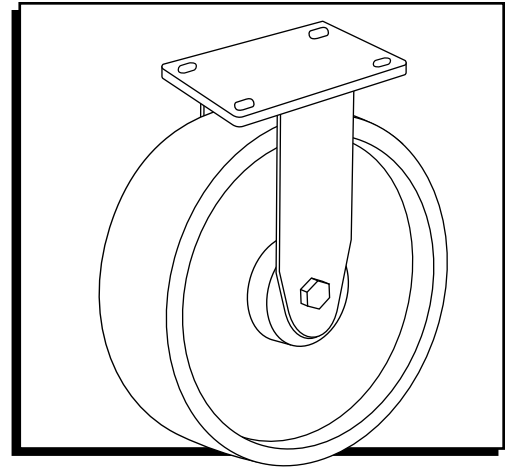

ULINE H-7449R

**5 x 1¼" STAINLESS STEEL
RIGID CASTER**

1-800-295-5510
uline.com

PLATE DIMENSIONS

SIDE VIEW

FRONT VIEW

SPECIFICATIONS

MODEL #	MATERIAL	OPERATING TEMPERATURE	WHEEL HARDNESS	DESCRIPTION	CAPACITY	SIZE (DIAM. x W)
H-7449R	Polyurethane	-30° to 180°F	95 (Shore A Scale)	Rigid	300 lbs.	5 x 1¼"