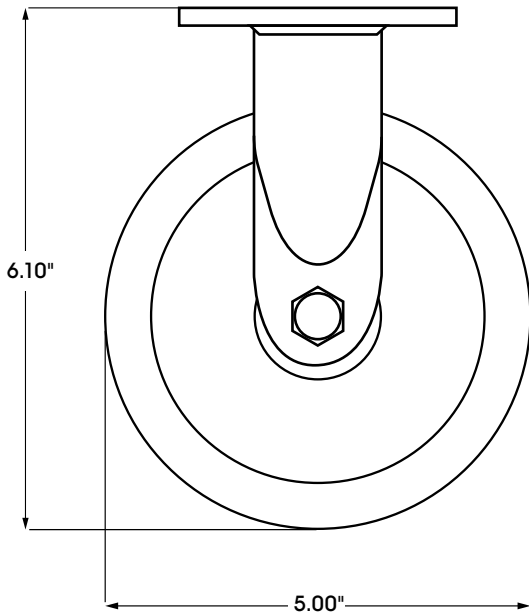

ULINE H-7449R

**5 x 1¼" STAINLESS STEEL
RIGID CASTER**

1-800-295-5510
uline.com

PLATE DIMENSIONS

SIDE VIEW

FRONT VIEW

SPECIFICATIONS

MODEL #	MATERIAL	OPERATING TEMPERATURE	WHEEL HARDNESS	DESCRIPTION	CAPACITY	SIZE (DIAM. x W)
H-7449R	Polyurethane	-30° to 180°F	95 (Shore A Scale)	Rigid	300 lbs.	5 x 1¼"