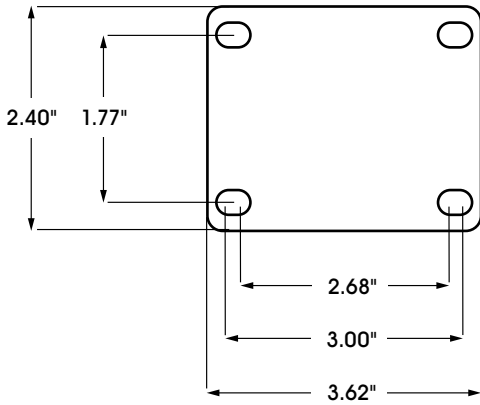

ULINE H-7449R

**5 x 1¼" STAINLESS STEEL
RIGID CASTER**

1-800-295-5510
uline.com

PLATE DIMENSIONS

SIDE VIEW

FRONT VIEW

SPECIFICATIONS

MODEL #	MATERIAL	OPERATING TEMPERATURE	WHEEL HARDNESS	DESCRIPTION	CAPACITY	SIZE (DIAM. x W)
H-7449R	Polyurethane	-30° to 180°F	95 (Shore A Scale)	Rigid	300 lbs.	5 x 1¼"