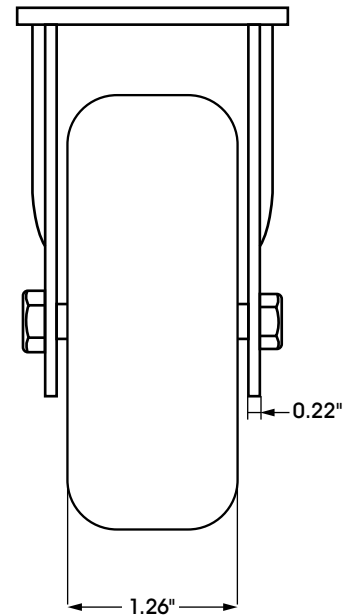

ULINE H-7449R

**5 x 1¼" STAINLESS STEEL
RIGID CASTER**

1-800-295-5510
uline.com

PLATE DIMENSIONS

SIDE VIEW

FRONT VIEW

SPECIFICATIONS

MODEL #	MATERIAL	OPERATING TEMPERATURE	WHEEL HARDNESS	DESCRIPTION	CAPACITY	SIZE (DIAM. x W)
H-7449R	Polyurethane	-30° to 180°F	95 (Shore A Scale)	Rigid	300 lbs.	5 x 1¼"