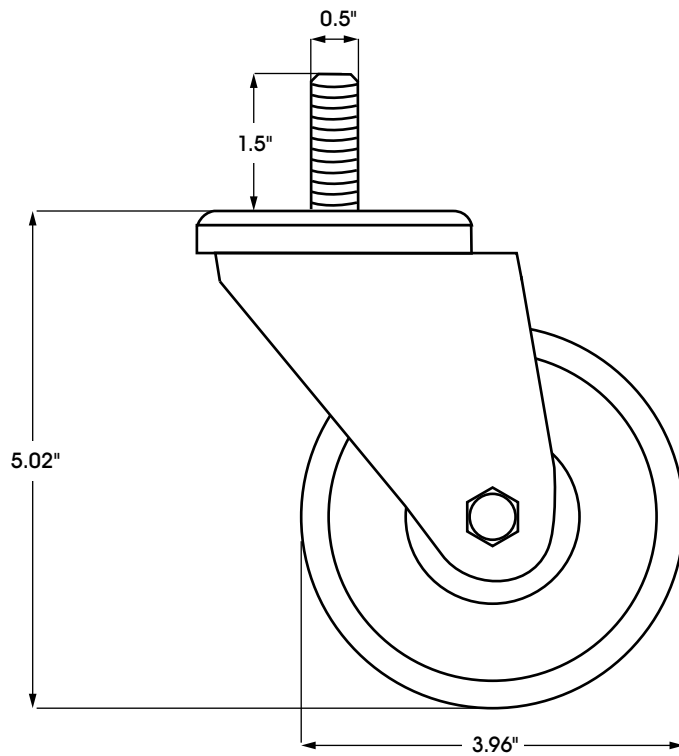

ULINE H-7450S
4 x 1¼" STEM POLYOLEFIN
SWIVEL CASTER

1-800-295-5510
 uline.com

SIDE VIEW

FRONT VIEW

SPECIFICATIONS

MODEL #	MATERIAL	OPERATING TEMPERATURE	WHEEL HARDNESS	DESCRIPTION	CAPACITY	SIZE (DIAM. x W)	THREAD SIZE
H-7450S	Polyolefin	-20° to 180°F	65 (Shore D Scale)	Swivel	275 lbs.	4 x 1¼"	1/2"-13