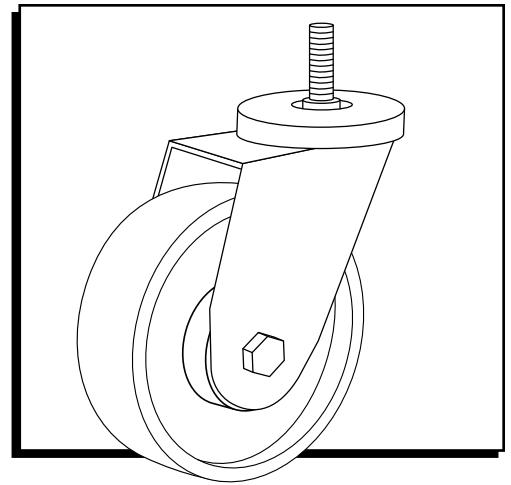

ULINE H-7450S
4 x 1¼" STEM POLYOLEFIN
SWIVEL CASTER

1-800-295-5510
 uline.com

SIDE VIEW

FRONT VIEW

SPECIFICATIONS

MODEL #	MATERIAL	OPERATING TEMPERATURE	WHEEL HARDNESS	DESCRIPTION	CAPACITY	SIZE (DIAM. x W)	THREAD SIZE
H-7450S	Polyolefin	-20° to 180°F	65 (Shore D Scale)	Swivel	275 lbs.	4 x 1¼"	1/2"-13