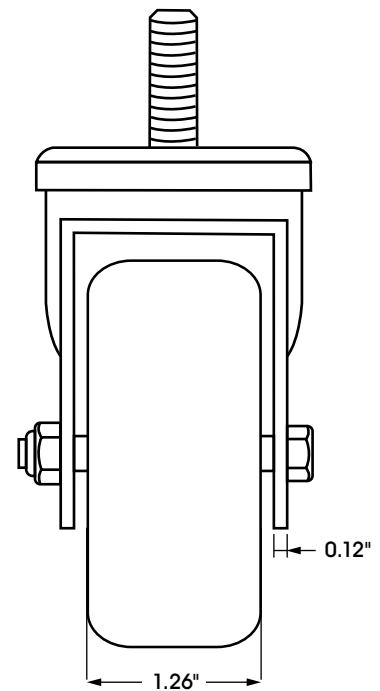

ULINE H-7450S
4 x 1¼" STEM POLYOLEFIN
SWIVEL CASTER

1-800-295-5510
 uline.com

SIDE VIEW

FRONT VIEW

SPECIFICATIONS

MODEL #	MATERIAL	OPERATING TEMPERATURE	WHEEL HARDNESS	DESCRIPTION	CAPACITY	SIZE (DIAM. x W)	THREAD SIZE
H-7450S	Polyolefin	-20° to 180°F	65 (Shore D Scale)	Swivel	275 lbs.	4 x 1¼"	1/2"-13