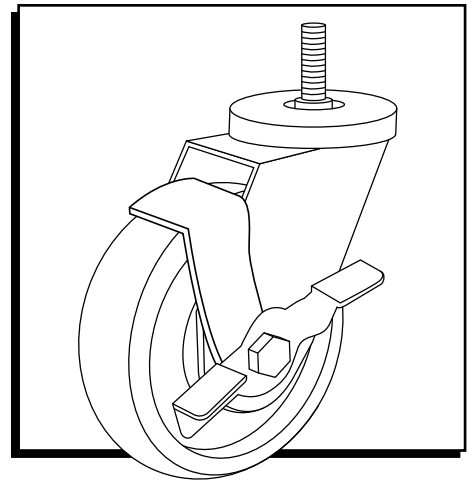

**ULINE H-7452SWB**  
**4 x 1¼" STEM RUBBER**  
**SWIVEL CASTER WITH BRAKE**

1-800-295-5510  
 uline.com

SIDE VIEW

FRONT VIEW

**SPECIFICATIONS**

MODEL #	MATERIAL	OPERATING TEMPERATURE	WHEEL HARDNESS	DESCRIPTION	CAPACITY	SIZE (DIAM. x W)	THREAD SIZE
H-7452SWB	Rubber	-40° to 175°F	75 (Shore A Scale)	Swivel with Brake	275 lbs.	4 x 1¼"	1/2"-13