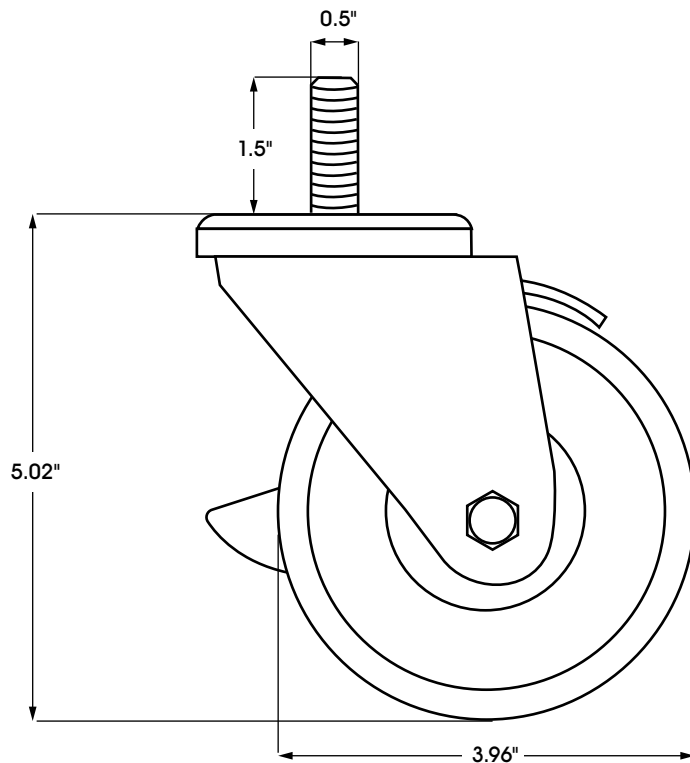

**ULINE H-7452SWB**  
**4 x 1¼" STEM RUBBER**  
**SWIVEL CASTER WITH BRAKE**

1-800-295-5510  
 uline.com

SIDE VIEW

FRONT VIEW

**SPECIFICATIONS**

MODEL #	MATERIAL	OPERATING TEMPERATURE	WHEEL HARDNESS	DESCRIPTION	CAPACITY	SIZE (DIAM. x W)	THREAD SIZE
H-7452SWB	Rubber	-40° to 175°F	75 (Shore A Scale)	Swivel with Brake	275 lbs.	4 x 1¼"	1/2"-13