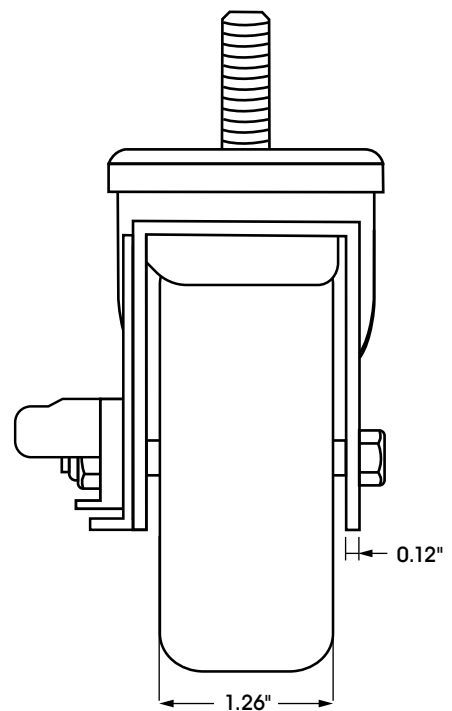

**ULINE H-7452SWB**  
**4 x 1¼" STEM RUBBER**  
**SWIVEL CASTER WITH BRAKE**

1-800-295-5510  
 uline.com

SIDE VIEW

FRONT VIEW

**SPECIFICATIONS**

MODEL #	MATERIAL	OPERATING TEMPERATURE	WHEEL HARDNESS	DESCRIPTION	CAPACITY	SIZE (DIAM. x W)	THREAD SIZE
H-7452SWB	Rubber	-40° to 175°F	75 (Shore A Scale)	Swivel with Brake	275 lbs.	4 x 1¼"	1/2"-13