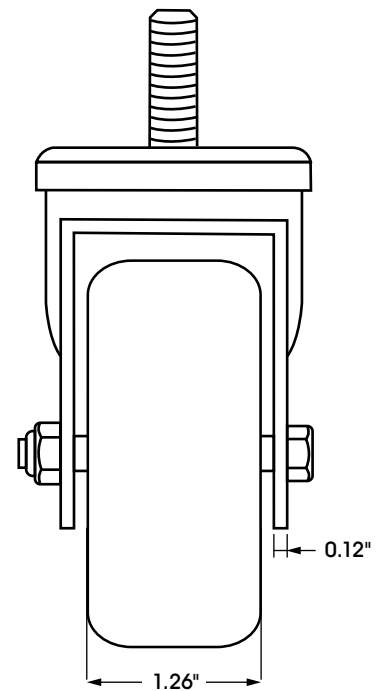

ULINE H-7452S

**4 x 1¼" STEM RUBBER
SWIVEL CASTER**

1-800-295-5510
uline.com

SIDE VIEW

FRONT VIEW

SPECIFICATIONS

| MODEL # | MATERIAL | OPERATING TEMPERATURE | WHEEL HARDNESS | DESCRIPTION | CAPACITY | SIZE (DIAM. x W) | THREAD SIZE |
|---------|----------|-----------------------|--------------------|-------------|----------|------------------|-------------|
| H-7452S | Rubber | -40° to 175°F | 75 (Shore A Scale) | Swivel | 275 lbs. | 4 x 1¼" | 1/2"-13 |