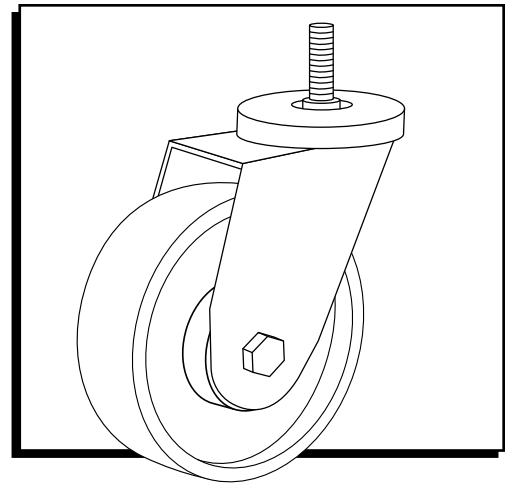

ULINE H-7452S

**4 x 1¼" STEM RUBBER
SWIVEL CASTER**

1-800-295-5510
uline.com

SIDE VIEW

FRONT VIEW

SPECIFICATIONS

| MODEL # | MATERIAL | OPERATING TEMPERATURE | WHEEL HARDNESS | DESCRIPTION | CAPACITY | SIZE (DIAM. x W) | THREAD SIZE |
|---------|----------|-----------------------|--------------------|-------------|----------|------------------|-------------|
| H-7452S | Rubber | -40° to 175°F | 75 (Shore A Scale) | Swivel | 275 lbs. | 4 x 1¼" | 1/2"-13 |