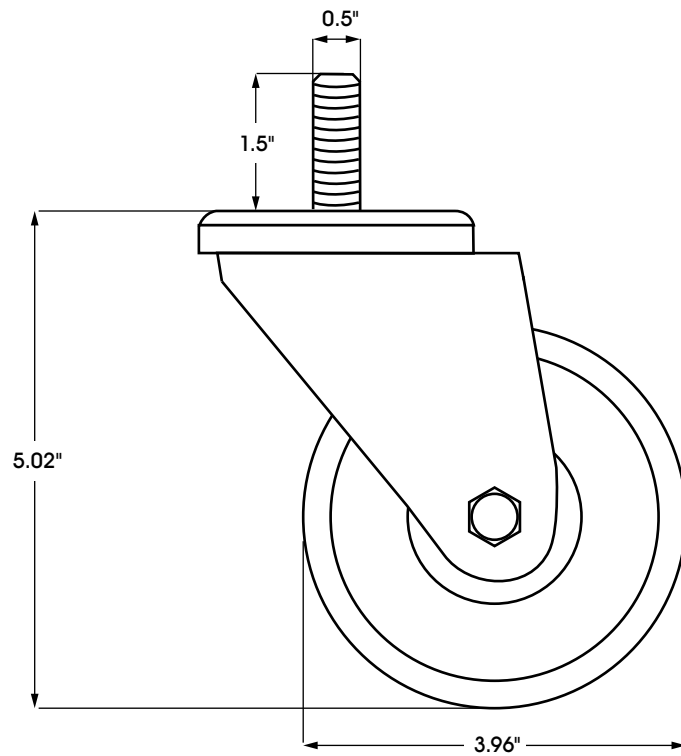

ULINE H-7452S

**4 x 1¼" STEM RUBBER
SWIVEL CASTER**

1-800-295-5510
uline.com

SIDE VIEW

FRONT VIEW

SPECIFICATIONS

| MODEL # | MATERIAL | OPERATING TEMPERATURE | WHEEL HARDNESS | DESCRIPTION | CAPACITY | SIZE (DIAM. x W) | THREAD SIZE |
|---------|----------|-----------------------|--------------------|-------------|----------|------------------|-------------|
| H-7452S | Rubber | -40° to 175°F | 75 (Shore A Scale) | Swivel | 275 lbs. | 4 x 1¼" | 1/2"-13 |