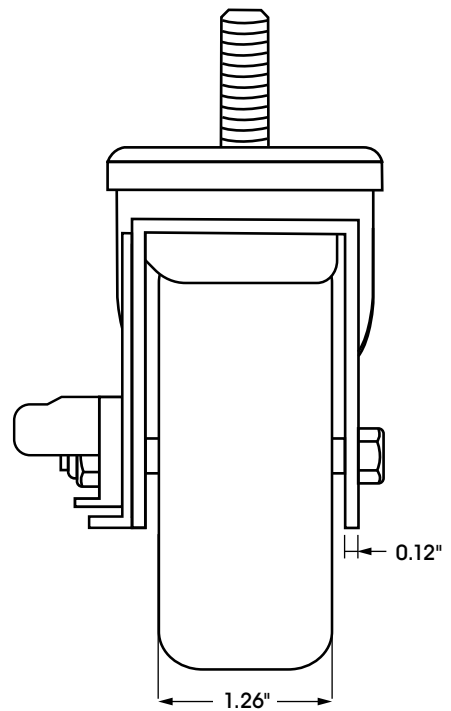

ULINE H-7453SWB
5 x 1¼" STEM RUBBER
SWIVEL CASTER WITH BRAKE

1-800-295-5510
 uline.com

SIDE VIEW

FRONT VIEW

SPECIFICATIONS

MODEL #	MATERIAL	OPERATING TEMPERATURE	WHEEL HARDNESS	DESCRIPTION	CAPACITY	SIZE (DIAM. x W)	THREAD SIZE
H-7453SWB	Rubber	-40° to 175°F	75 (Shore A Scale)	Swivel with Brake	300 lbs.	5 x 1¼"	1/2"-13