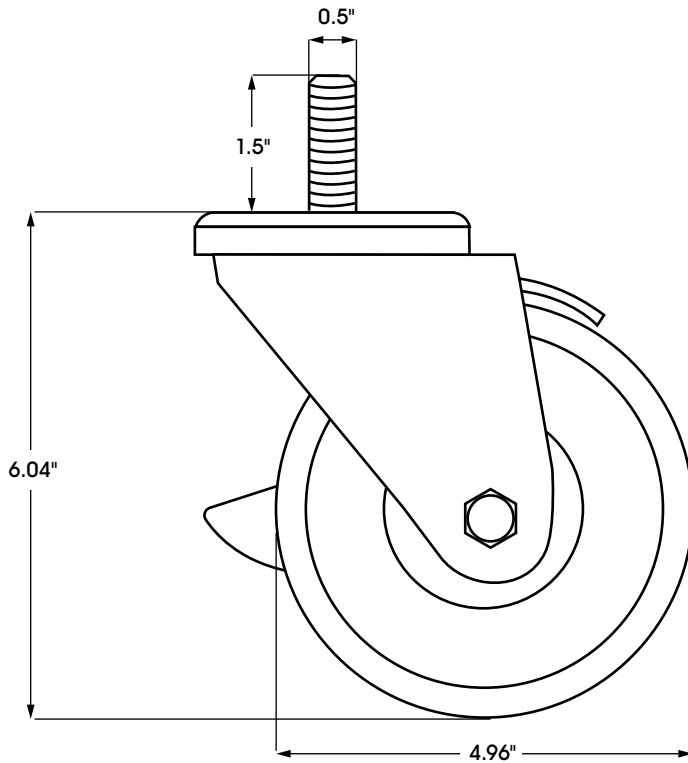

ULINE H-7453SWB
5 x 1¼" STEM RUBBER
SWIVEL CASTER WITH BRAKE

1-800-295-5510
 uline.com

SIDE VIEW

FRONT VIEW

SPECIFICATIONS

MODEL #	MATERIAL	OPERATING TEMPERATURE	WHEEL HARDNESS	DESCRIPTION	CAPACITY	SIZE (DIAM. x W)	THREAD SIZE
H-7453SWB	Rubber	-40° to 175°F	75 (Shore A Scale)	Swivel with Brake	300 lbs.	5 x 1¼"	1/2"-13