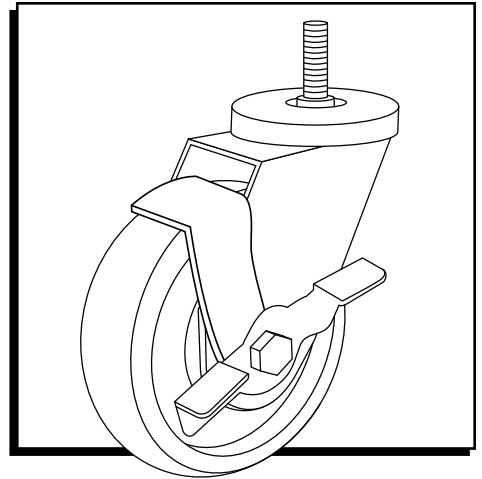

ULINE H-7453SWB
5 x 1¼" STEM RUBBER
SWIVEL CASTER WITH BRAKE

1-800-295-5510
 uline.com

SIDE VIEW

FRONT VIEW

SPECIFICATIONS

MODEL #	MATERIAL	OPERATING TEMPERATURE	WHEEL HARDNESS	DESCRIPTION	CAPACITY	SIZE (DIAM. x W)	THREAD SIZE
H-7453SWB	Rubber	-40° to 175°F	75 (Shore A Scale)	Swivel with Brake	300 lbs.	5 x 1¼"	1/2"-13