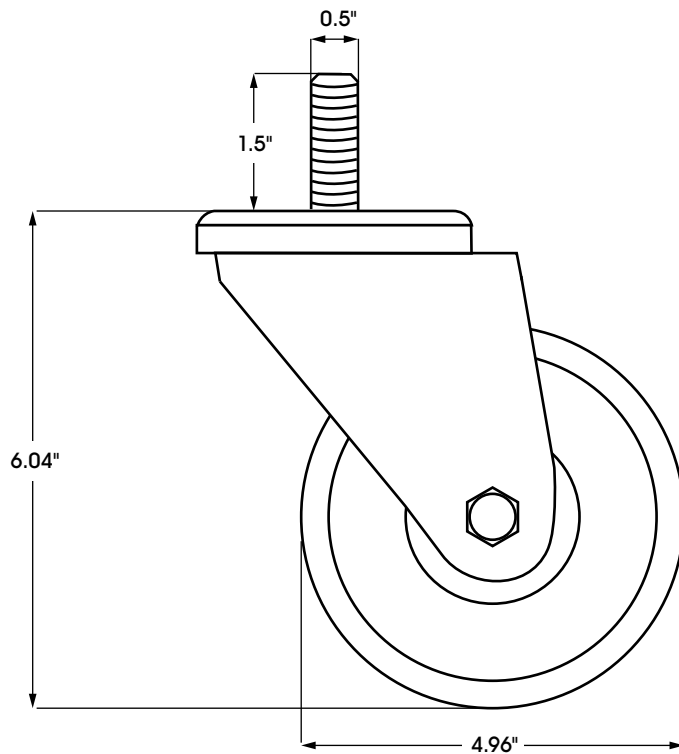

ULINE H-7453S

**5 x 1¼" STEM RUBBER
SWIVEL CASTER**

1-800-295-5510
uline.com

SIDE VIEW

FRONT VIEW

SPECIFICATIONS

MODEL #	MATERIAL	OPERATING TEMPERATURE	WHEEL HARDNESS	DESCRIPTION	CAPACITY	SIZE (DIAM. x W)	THREAD SIZE
H-7453S	Rubber	-40° to 175°F	75 (Shore A Scale)	Swivel	300 lbs.	5 x 1¼"	1/2"-13