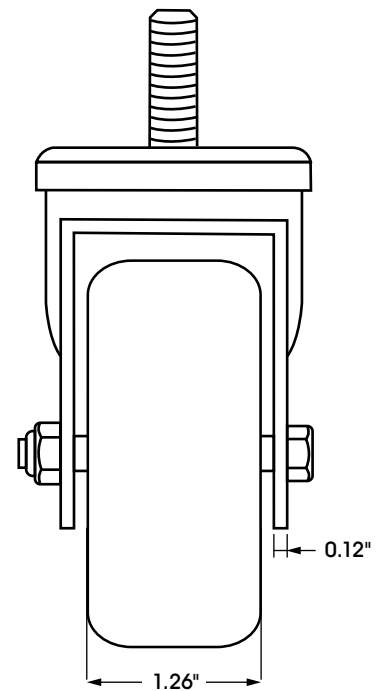

ULINE H-7453S

**5 x 1¼" STEM RUBBER
SWIVEL CASTER**

1-800-295-5510
uline.com

SIDE VIEW

FRONT VIEW

SPECIFICATIONS

MODEL #	MATERIAL	OPERATING TEMPERATURE	WHEEL HARDNESS	DESCRIPTION	CAPACITY	SIZE (DIAM. x W)	THREAD SIZE
H-7453S	Rubber	-40° to 175°F	75 (Shore A Scale)	Swivel	300 lbs.	5 x 1¼"	1/2"-13