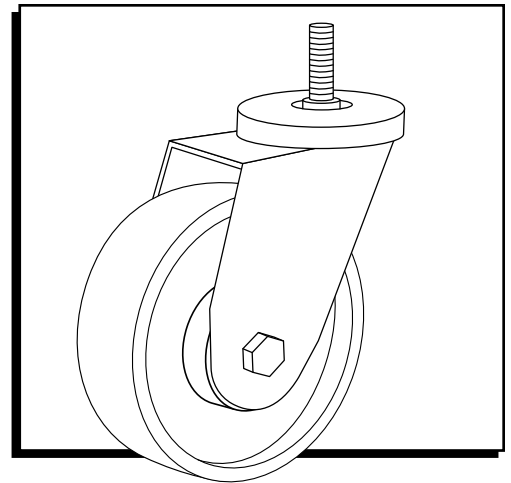

ULINE H-7453S

**5 x 1¼" STEM RUBBER
SWIVEL CASTER**

1-800-295-5510
uline.com

SIDE VIEW

FRONT VIEW

SPECIFICATIONS

MODEL #	MATERIAL	OPERATING TEMPERATURE	WHEEL HARDNESS	DESCRIPTION	CAPACITY	SIZE (DIAM. x W)	THREAD SIZE
H-7453S	Rubber	-40° to 175°F	75 (Shore A Scale)	Swivel	300 lbs.	5 x 1¼"	1/2"-13