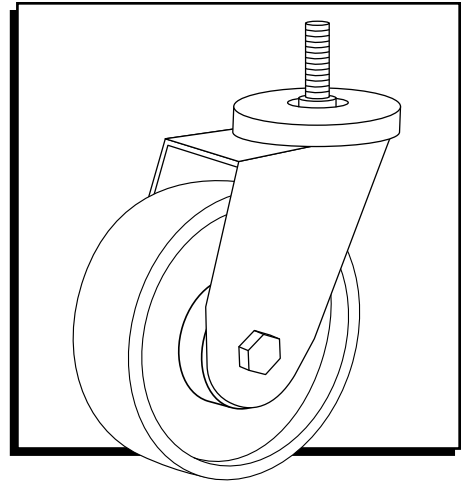

ULINE H-7454S

**4 x 1¼" STEM POLYURETHANE
SWIVEL CASTER**

1-800-295-5510
uline.com

SIDE VIEW

FRONT VIEW

SPECIFICATIONS

MODEL #	MATERIAL	OPERATING TEMPERATURE	WHEEL HARDNESS	DESCRIPTION	CAPACITY	SIZE (DIAM. x W)	THREAD SIZE
H-7454S	Polyurethane	-40° to 175°F	95 (Shore A Scale)	Swivel	275 lbs.	4 x 1¼"	1/2"-13