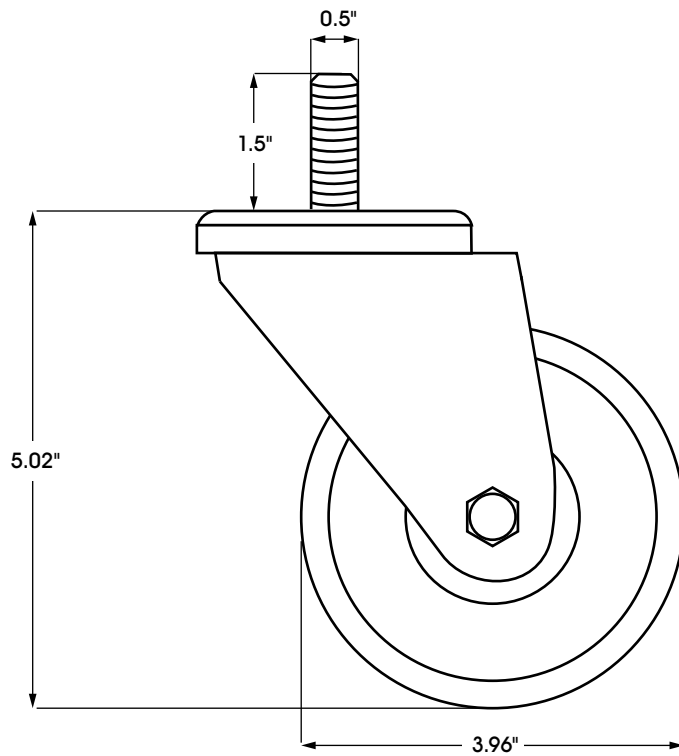

ULINE H-7454S

**4 x 1¼" STEM POLYURETHANE
SWIVEL CASTER**

1-800-295-5510
uline.com

SIDE VIEW

FRONT VIEW

SPECIFICATIONS

MODEL #	MATERIAL	OPERATING TEMPERATURE	WHEEL HARDNESS	DESCRIPTION	CAPACITY	SIZE (DIAM. x W)	THREAD SIZE
H-7454S	Polyurethane	-40° to 175°F	95 (Shore A Scale)	Swivel	275 lbs.	4 x 1¼"	1/2"-13