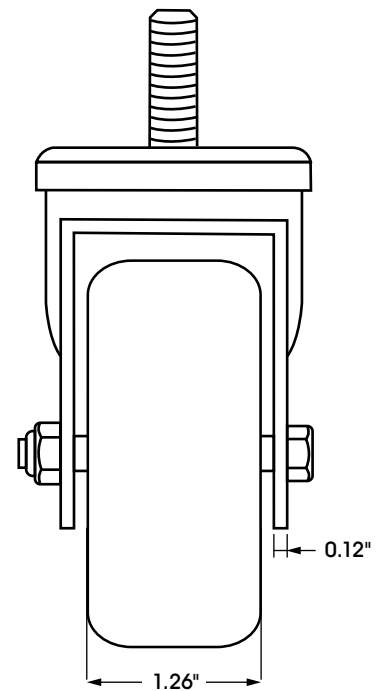

ULINE H-7454S

**4 x 1¼" STEM POLYURETHANE
SWIVEL CASTER**

1-800-295-5510
uline.com

SIDE VIEW

FRONT VIEW

SPECIFICATIONS

MODEL #	MATERIAL	OPERATING TEMPERATURE	WHEEL HARDNESS	DESCRIPTION	CAPACITY	SIZE (DIAM. x W)	THREAD SIZE
H-7454S	Polyurethane	-40° to 175°F	95 (Shore A Scale)	Swivel	275 lbs.	4 x 1¼"	1/2"-13