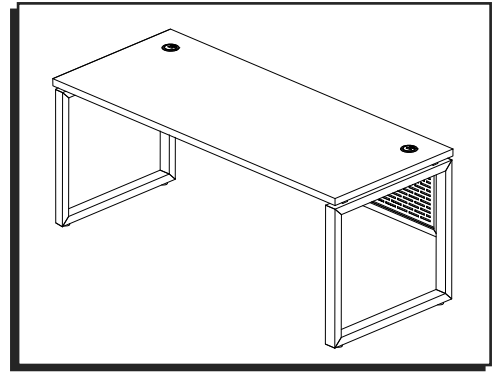

**ULINE** H-9778

**METRO OFFICE DESK**

60 x 24"

1-800-295-5510

uline.com

OUTSIDE VIEW

INSIDE VIEW

TOP VIEW