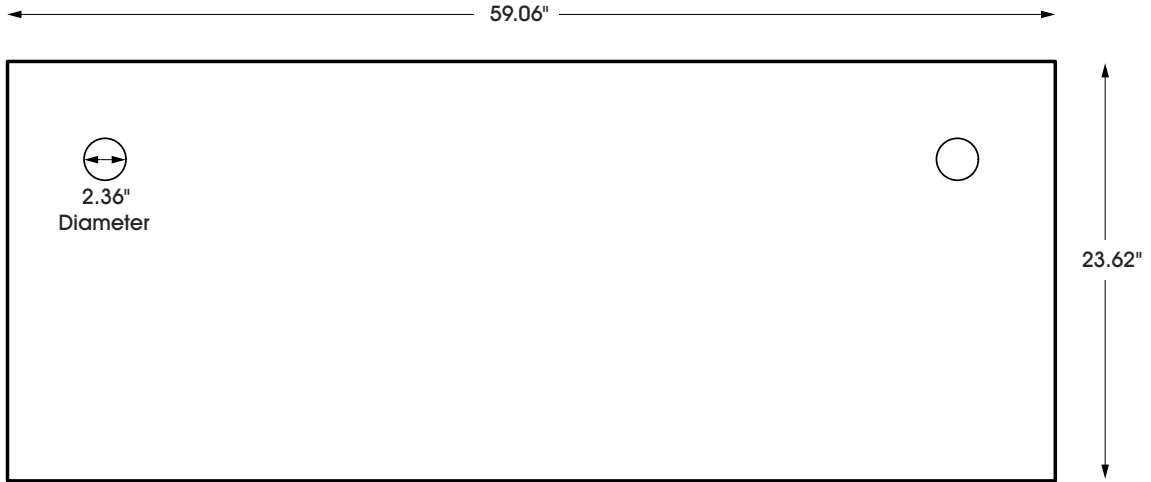

**ULINE** H-9778

**METRO OFFICE DESK**

60 x 24"

1-800-295-5510

uline.com

OUTSIDE VIEW

INSIDE VIEW

TOP VIEW