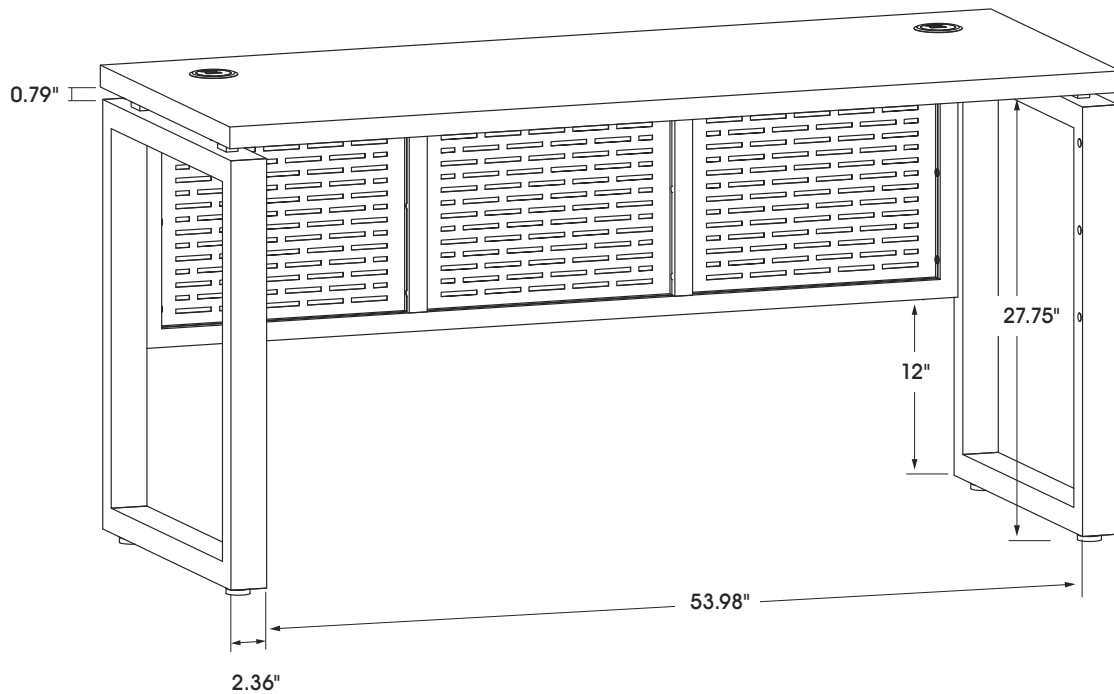

**ULINE** H-9778

**METRO OFFICE DESK**

60 x 24"

1-800-295-5510

uline.com

OUTSIDE VIEW

INSIDE VIEW

TOP VIEW