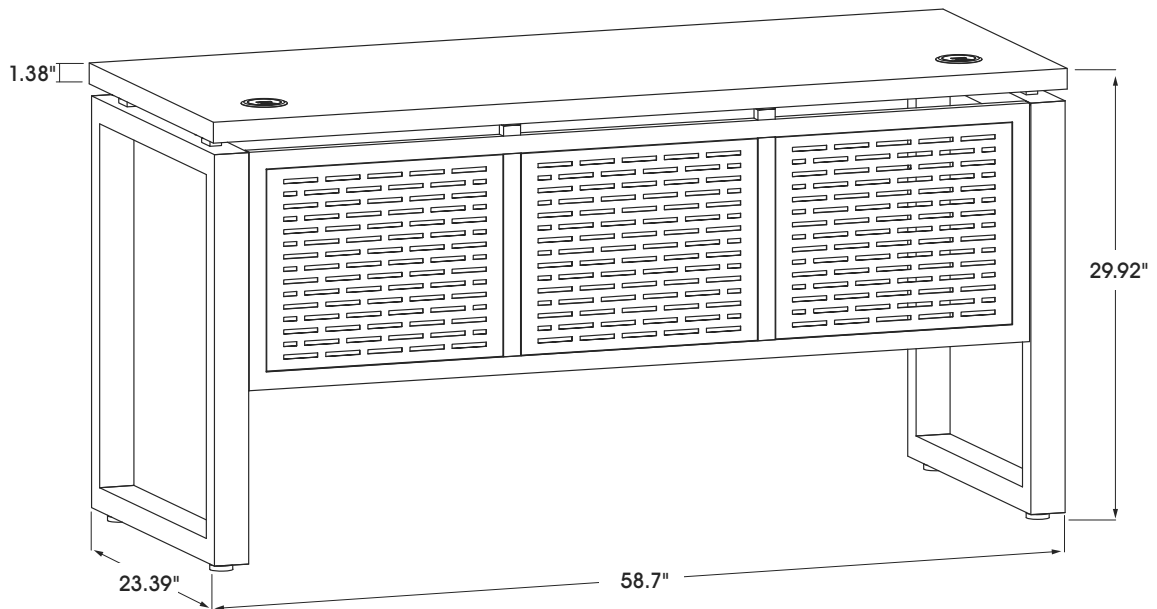

**ULINE** H-9778

**METRO OFFICE DESK**

60 x 24"

1-800-295-5510

uline.com

OUTSIDE VIEW

INSIDE VIEW

TOP VIEW