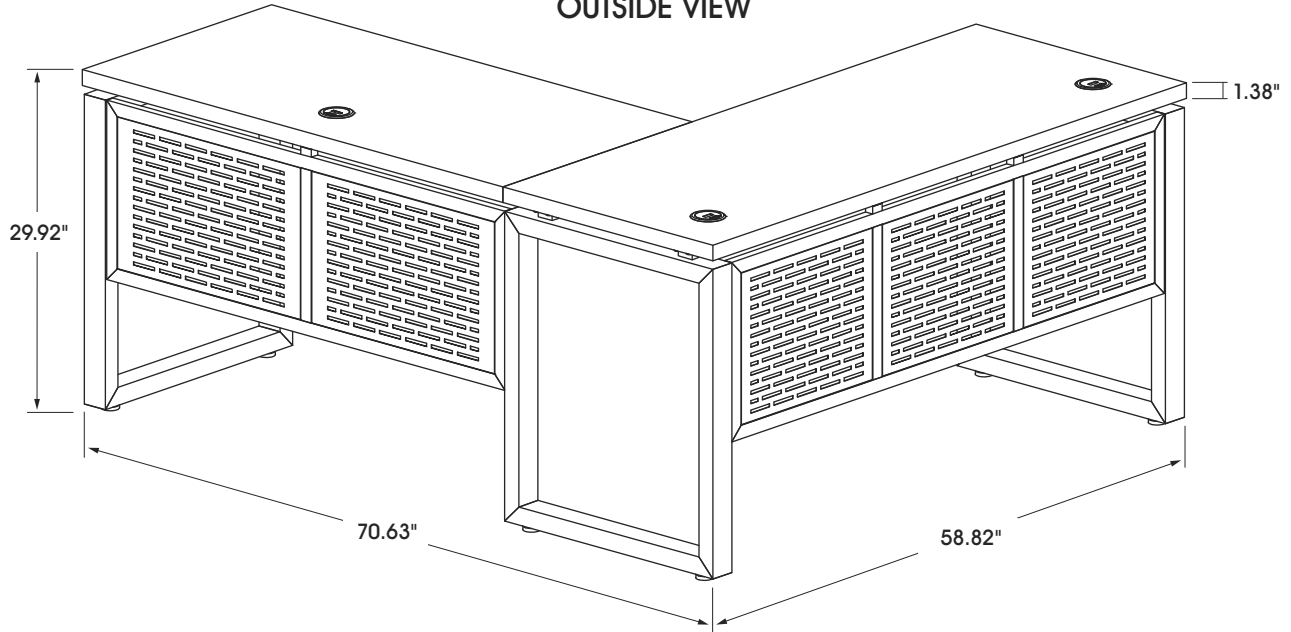

ULINE H-9780
METRO OFFICE L-DESK
60 x 72"

1-800-295-5510
uline.com

RIGHT-HAND CONFIGURATION

OUTSIDE VIEW

INSIDE VIEW

LEFT-HAND CONFIGURATION

OUTSIDE VIEW

INSIDE VIEW

RIGHT-HAND CONFIGURATION

TOP VIEW

LEFT-HAND CONFIGURATION

TOP VIEW

ULINE

1-800-295-5510
uline.com