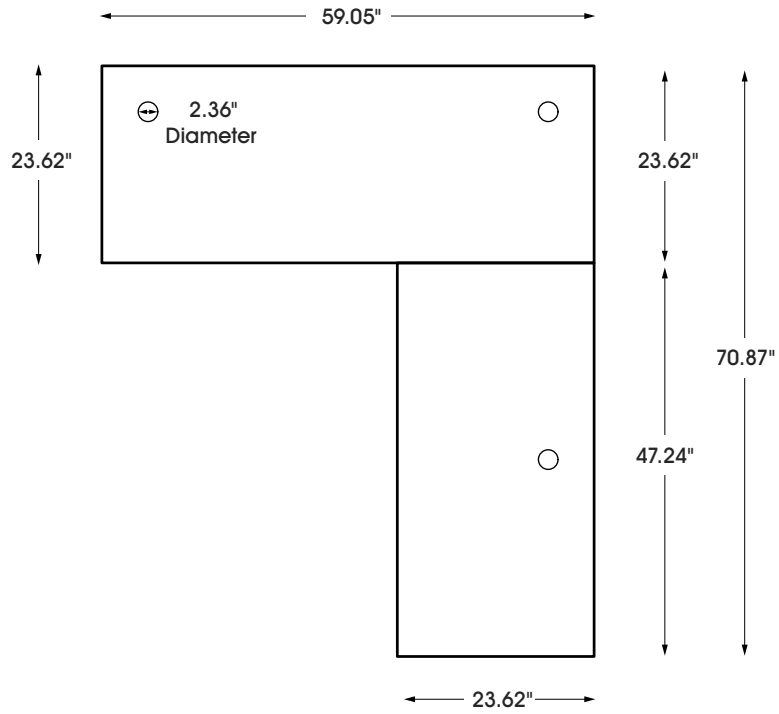

ULINE H-9780
METRO OFFICE L-DESK
60 x 72"

1-800-295-5510
uline.com

RIGHT-HAND CONFIGURATION

OUTSIDE VIEW

INSIDE VIEW

LEFT-HAND CONFIGURATION

OUTSIDE VIEW

INSIDE VIEW

RIGHT-HAND CONFIGURATION

TOP VIEW

LEFT-HAND CONFIGURATION

TOP VIEW

ULINE

1-800-295-5510
uline.com