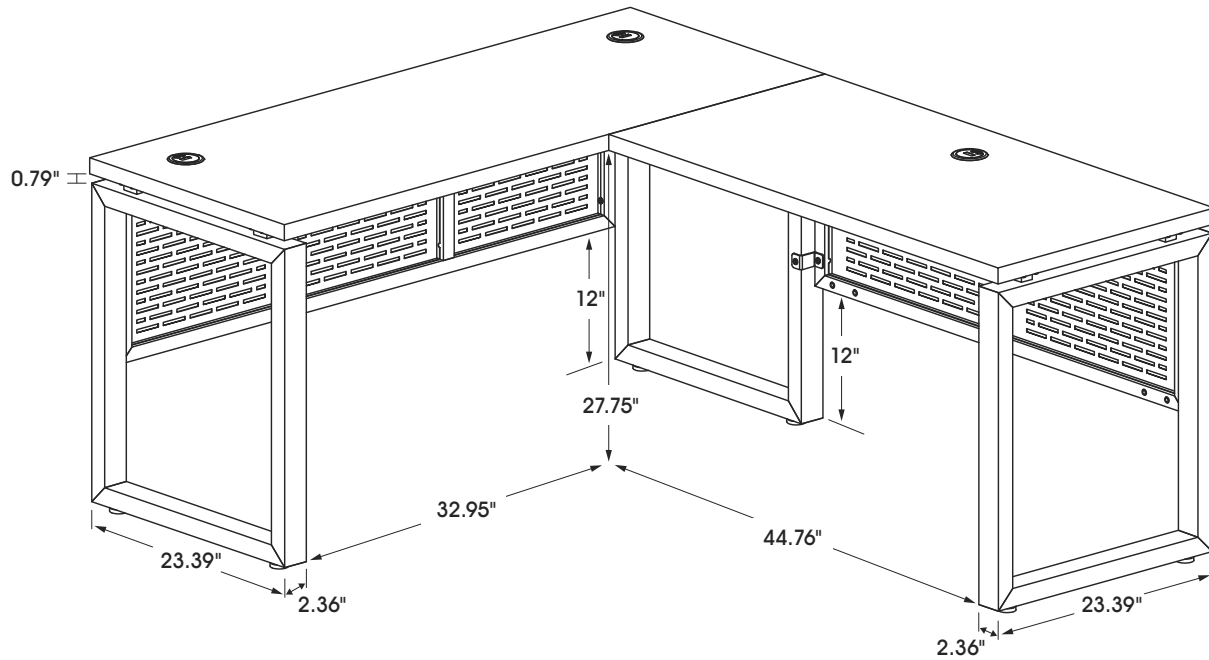

ULINE H-9780
METRO OFFICE L-DESK
60 x 72"

1-800-295-5510
uline.com

RIGHT-HAND CONFIGURATION

OUTSIDE VIEW

INSIDE VIEW

LEFT-HAND CONFIGURATION

OUTSIDE VIEW

INSIDE VIEW

RIGHT-HAND CONFIGURATION

TOP VIEW

LEFT-HAND CONFIGURATION

TOP VIEW

ULINE

1-800-295-5510
uline.com