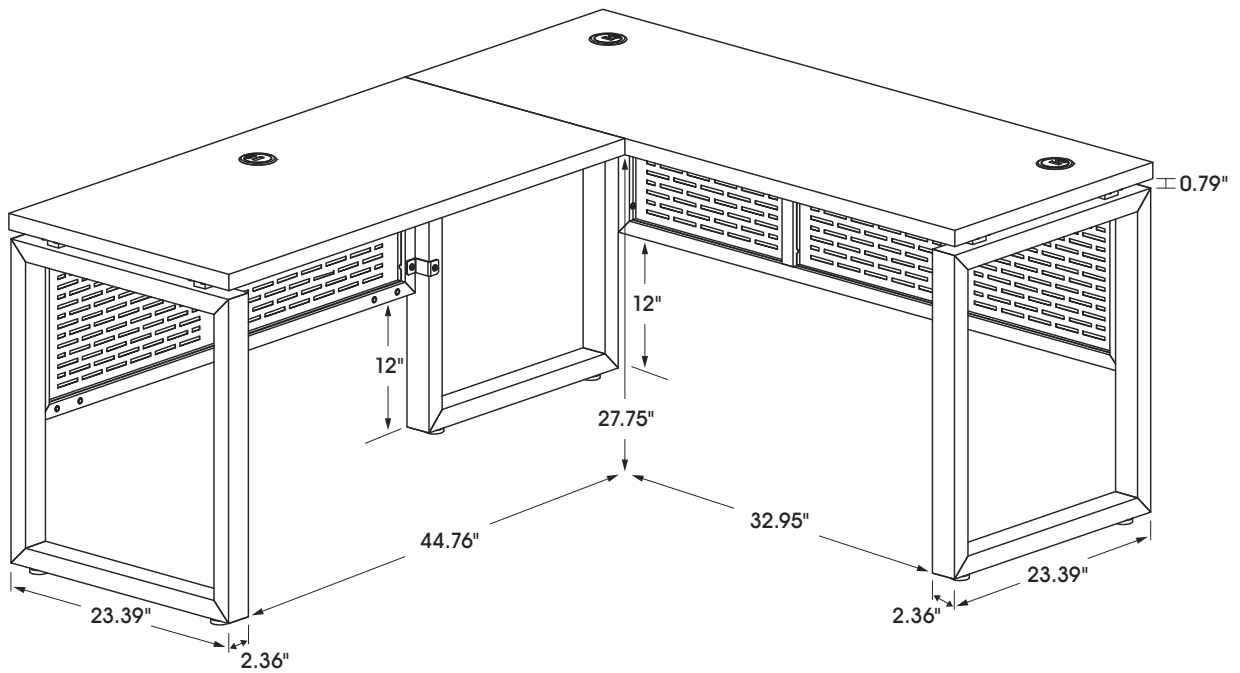

ULINE H-9780
METRO OFFICE L-DESK
60 x 72"

1-800-295-5510
uline.com

RIGHT-HAND CONFIGURATION

OUTSIDE VIEW

INSIDE VIEW

LEFT-HAND CONFIGURATION

OUTSIDE VIEW

INSIDE VIEW

RIGHT-HAND CONFIGURATION

TOP VIEW

LEFT-HAND CONFIGURATION

TOP VIEW

ULINE

1-800-295-5510
uline.com