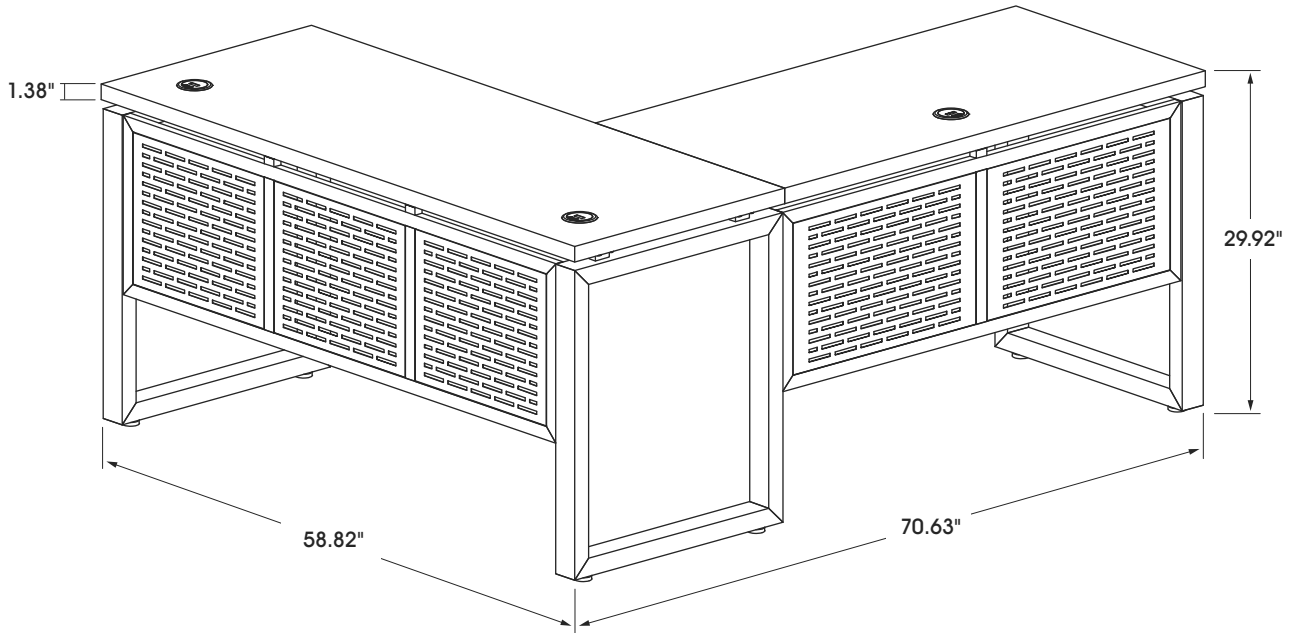

ULINE H-9780
METRO OFFICE L-DESK
60 x 72"

1-800-295-5510
uline.com

RIGHT-HAND CONFIGURATION

OUTSIDE VIEW

INSIDE VIEW

LEFT-HAND CONFIGURATION

OUTSIDE VIEW

INSIDE VIEW

RIGHT-HAND CONFIGURATION

TOP VIEW

LEFT-HAND CONFIGURATION

TOP VIEW

ULINE

1-800-295-5510
uline.com