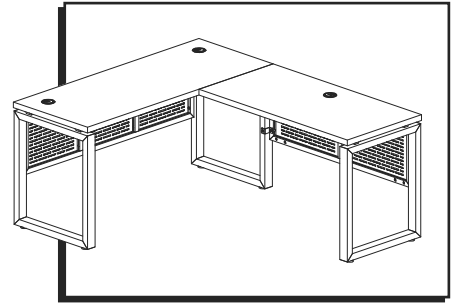

ULINE H-9780
METRO OFFICE L-DESK
60 x 72"

1-800-295-5510
uline.com

RIGHT-HAND CONFIGURATION

OUTSIDE VIEW

INSIDE VIEW

LEFT-HAND CONFIGURATION

OUTSIDE VIEW

INSIDE VIEW

RIGHT-HAND CONFIGURATION

TOP VIEW

LEFT-HAND CONFIGURATION

TOP VIEW

ULINE

1-800-295-5510
uline.com