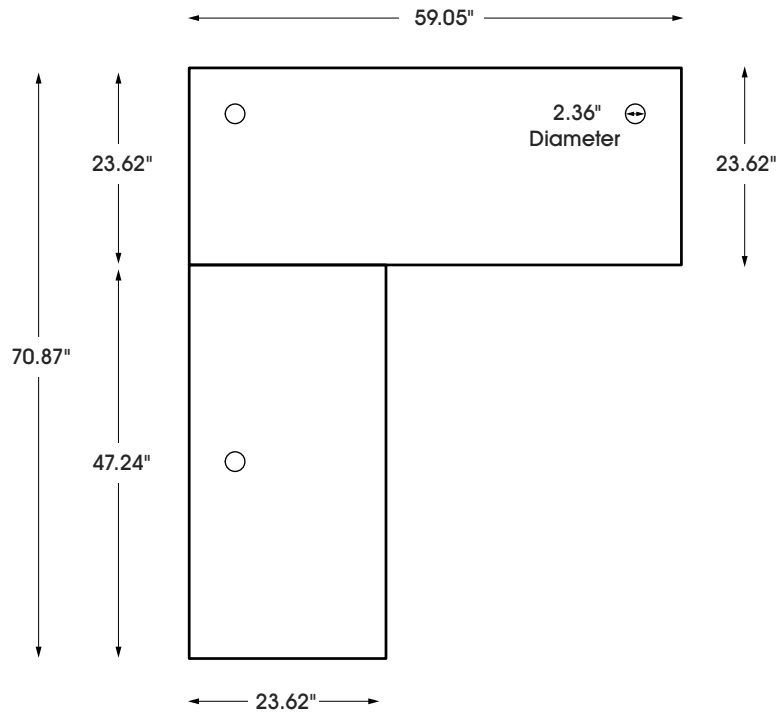

ULINE H-9780
METRO OFFICE L-DESK
60 x 72"

1-800-295-5510
uline.com

RIGHT-HAND CONFIGURATION

OUTSIDE VIEW

INSIDE VIEW

LEFT-HAND CONFIGURATION

OUTSIDE VIEW

INSIDE VIEW

RIGHT-HAND CONFIGURATION

TOP VIEW

LEFT-HAND CONFIGURATION

TOP VIEW

ULINE

1-800-295-5510
uline.com